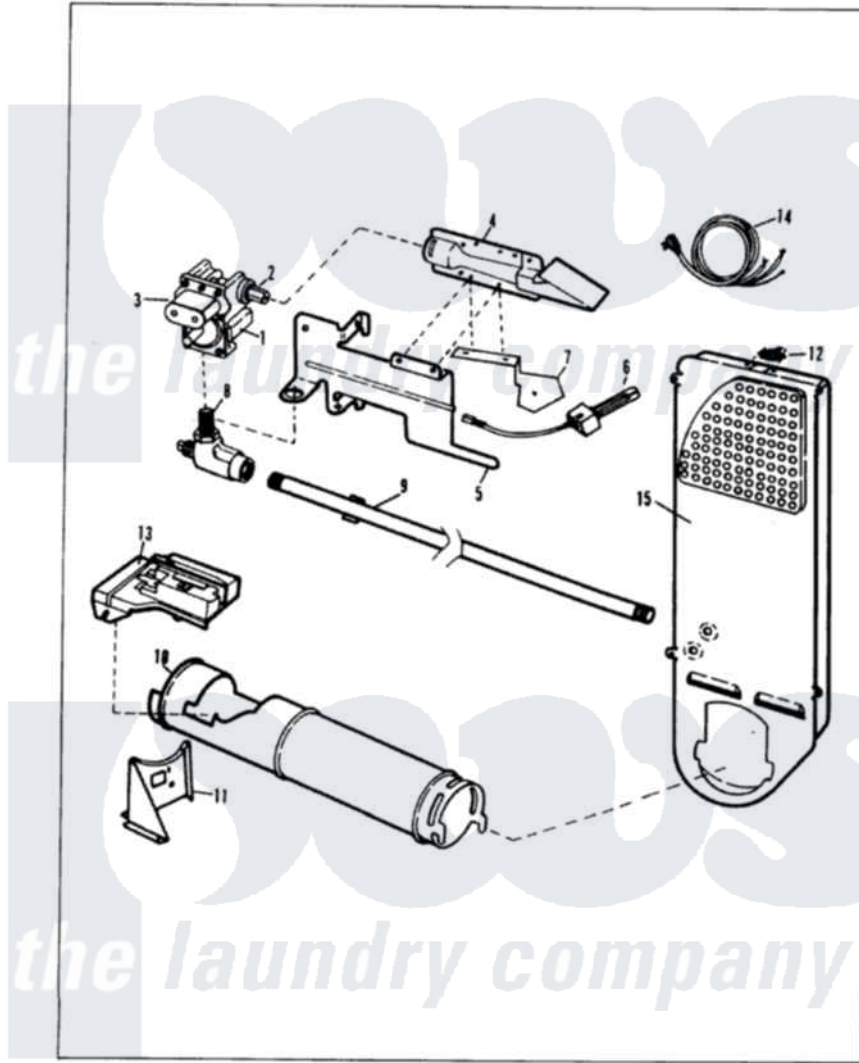

# Magic Chef YG20FN4 04 - GAS CARRYING

MAGIC CHEF

YG20FN-4

GAS CARRYING

Issued 11/87

Magic Chef [Residential Magic Chef YG20FN4 Dryer Parts](#) Parts Diagram 04 - GAS CARRYING  
 Click on the part number to view part

Item	Original Part Number	Replaced By	Status	Part Description
1	53-0194	<a href="#">306176</a>		Valve, Gas
2	<a href="#">63-3570</a>			Burner Orifice
3	63-6615	<a href="#">279834</a>		Coil-Valve
"	Y00000000		Not Available	SEE NOTE SCREW, 8-32 X 7/16 (PURCHASE LOCALLY)
4	63-6682	<a href="#">31001784</a>		Burner
5	<a href="#">53-0140</a>			Mtg Bracket
"	25-7741	<a href="#">W10116760</a>		Screw
6	53-0689	<a href="#">31001556</a>		Igniter
7	25-2134	<a href="#">W10116760</a>		Screw
"	<a href="#">25-3034</a>			Clip, Wiring
"	53-0686		Not Available	BRACKET
"	25-7744	<a href="#">8281196</a>		Screw
8	53-0101	<a href="#">31001042</a>		Valve, Gas Shut Off
9	53-0173	<a href="#">31001777</a>		Main Gas L
10	53-0138		Not Available	HEATER HOUSING
11	25-7741	<a href="#">W10116760</a>		Screw

"	25-3092	<a href="#">90767</a>	Screw, 8A X 3/8 HeX Washer Head Tapping
"	53-0139	Not Available	HEATER SUPPORT
12	53-0143	<a href="#">LA-1053</a>	Fuse Kit, Thermal
"	<a href="#">25-0168</a>		Screw
13	25-7741	<a href="#">W10116760</a>	Screw
"	25-3092	<a href="#">90767</a>	Screw, 8A X 3/8 HeX Washer Head Tapping
"	63-5013	<a href="#">338906</a>	Radiant, Sensor
"	25-2134	<a href="#">W10116760</a>	Screw
14	63-6259	<a href="#">31001547</a>	Cord, Power
15	<a href="#">63-6766</a>		Conversion Kit
"	53-0169	Not Available	INLET AIR DUCT