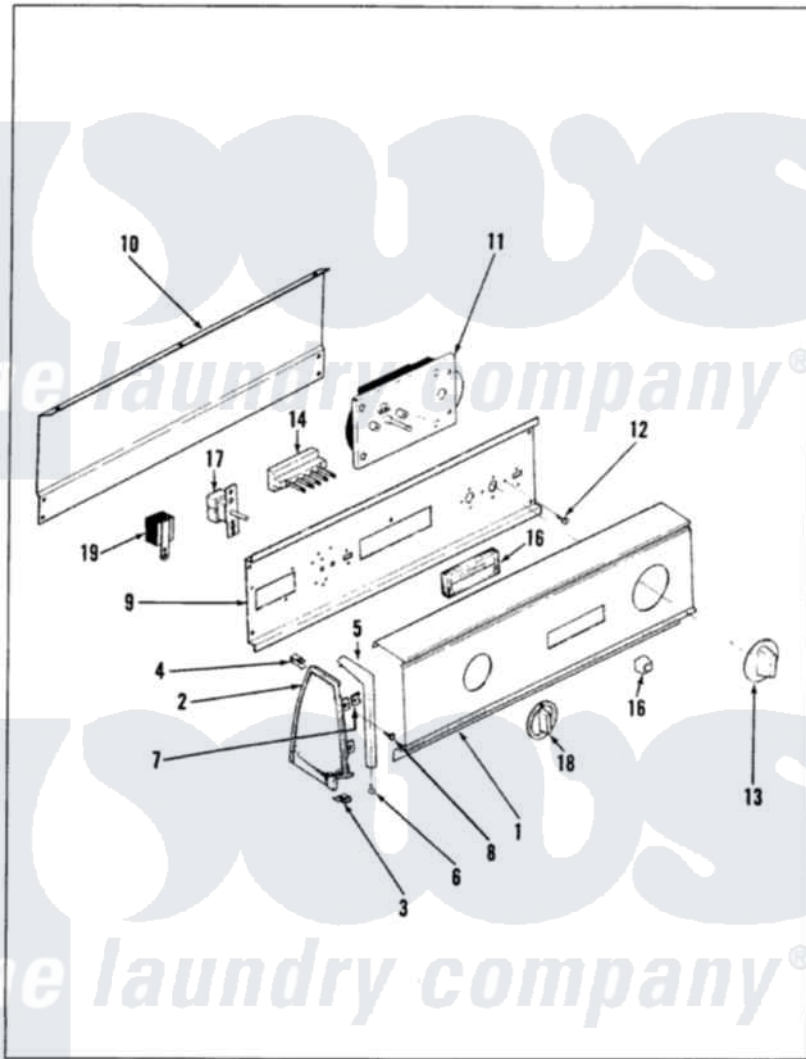

# Magic Chef YG20FN4K 01 - CONTROL PANEL

MAGIC CHEF

YG20FN-4K

BACKGUARD

Issued 2/88

Magic Chef [Residential Magic Chef YG20FN4K Dryer Parts](#) Parts Diagram 01 - CONTROL PANEL  
 Click on the part number to view part

Item	Original Part Number	Replaced By	Status	Part Description
1	53-0993		Not Available	CONTROL PANEL
2	<a href="#">53-0265</a>			LH Endcap
"	25-7649	<a href="#">910187</a>		Screw
"	<a href="#">25-7702</a>			Speedclip, End Cap To Control Panel
"	<a href="#">53-0264</a>			RH Endcap
3	25-7697	<a href="#">25-2219</a>		Screw
"	<a href="#">25-7851</a>			Speedclip, End Cap To Top
4	25-7435	<a href="#">33002917</a>		Screw, No.10-16
"	<a href="#">25-7852</a>			Speedclip, Rr Shld To End Cap
5	53-0278		Not Available	TRIM, END CAP (LT)
"	53-0277		Not Available	TRIM, END CAP (RT)
6	<a href="#">25-7760</a>			Screw
7	25-7435	<a href="#">33002917</a>		Screw, No.10-16
8	25-3092	<a href="#">90767</a>		Screw, 8A X 3/8 HeX Washer Head Tapping

9	53-0323		Not Available	CONTROL SHIELD
10	53-0268	<a href="#">21001460</a>		Shield, Rear
"	<a href="#">25-3457</a>			Screw, Sems
11	63-5685	<a href="#">63-5613</a>		Timer
"	53-0660	<a href="#">LA-1027</a>		Timer Kit
12	25-0205	<a href="#">216412</a>		Screw, Bracket To Timer
13	53-0653	<a href="#">31001219</a>		Knob Ski
14	25-3092	<a href="#">90767</a>		Screw, 8A X 3/8 HeX Washer Head Tapping
"	25-7712		Not Available	SCREW
"	33-6621		Not Available	BRACKET, SWITCH
"	63-5483		Not Available	5 PB SWITCH
15	33-8541		Not Available	SWITCH PAD
16	<a href="#">35-0385</a>			Pushbutton
17	25-3092	<a href="#">90767</a>		Screw, 8A X 3/8 HeX Washer Head Tapping
"	53-0346	<a href="#">53-1263</a>		Rotary Switch
18	35-0168		Not Available	SELECTOR KNOB
19	63-6731	<a href="#">53-1639</a>		Buzzer Assembly
"	25-3092	<a href="#">90767</a>		Screw, 8A X 3/8 HeX Washer Head Tapping