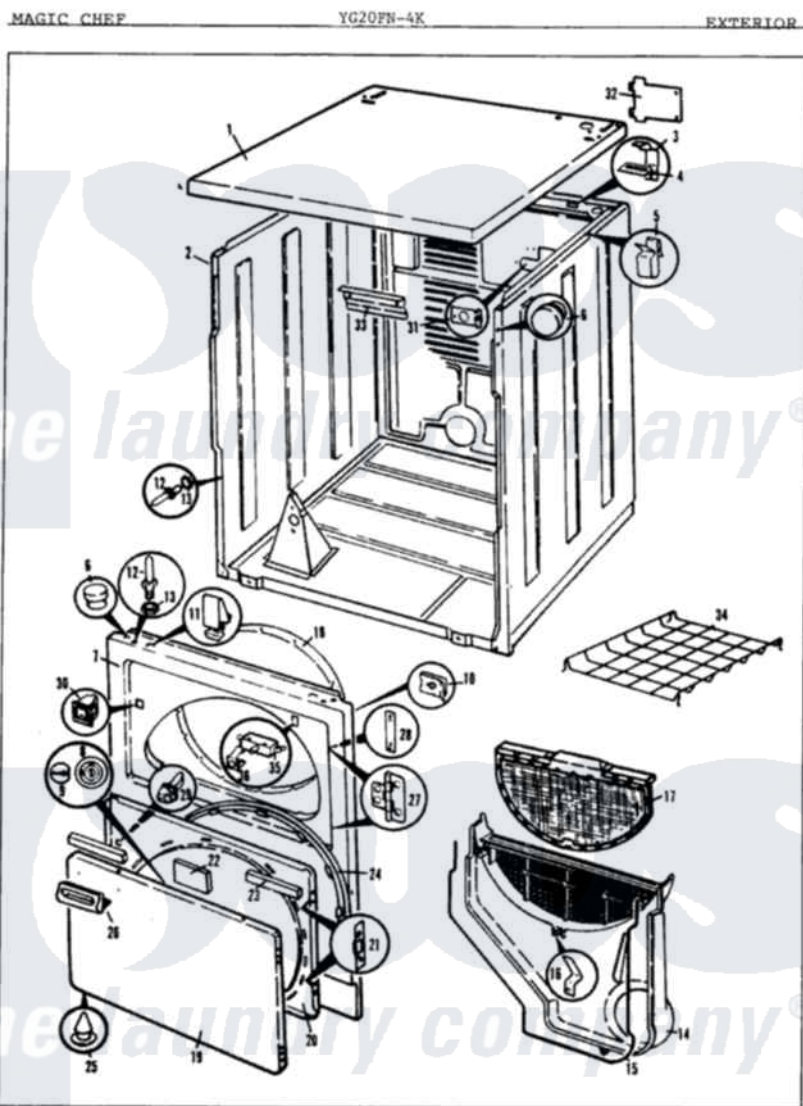

Magic Chef YG20FN4K 03 - EXTERIOR

Issued 2/88

Magic Chef [Residential Magic Chef YG20FN4K Dryer Parts](#) Parts Diagram 03 - EXTERIOR
 Click on the part number to view part

| Item | Original Part Number | Replaced By | Status | Part Description |
|------|-------------------------|--------------------------|---------------|---|
| 1 | 53-0314 | | Not Available | CABINET TOP |
| 2 | 53-0160 | 31001714 | | Cabinet And Base Assembly |
| 3 | 63-5712 | | | Hinge, Cabinet Top |
| 4 | 25-3092 | 90767 | | Screw, 8A X 3/8 HeX Washer Head Tapping |
| " | 33-0930 | | | Pad, Top Hinge |
| 5 | 25-3034 | | | Clip, Wiring |
| 6 | 33-2653 | | | Bumper, Cabinet |
| 7 | 53-0727 | 12001190 | | Panel Kit |
| 8 | 53-0155 | | Not Available | PLUG, GAS ACCESS (WHT) |
| " | 53-0592 | | Not Available | CHROME PLUG |
| 9 | 53-0156 | | | Button, Gas Access |
| " | 53-0593 | | Not Available | CHROME BUTTON |
| 10 | 25-7817 | | Not Available | CLIP, U-TYPE |
| " | 25-7820 | 489478 | | Screw, 8 X 1/2 |
| 11 | 25-7220 | | | Clip, Cabinet Top |
| 12 | 63-6148 | 53-0643 | | Pin, Locator |