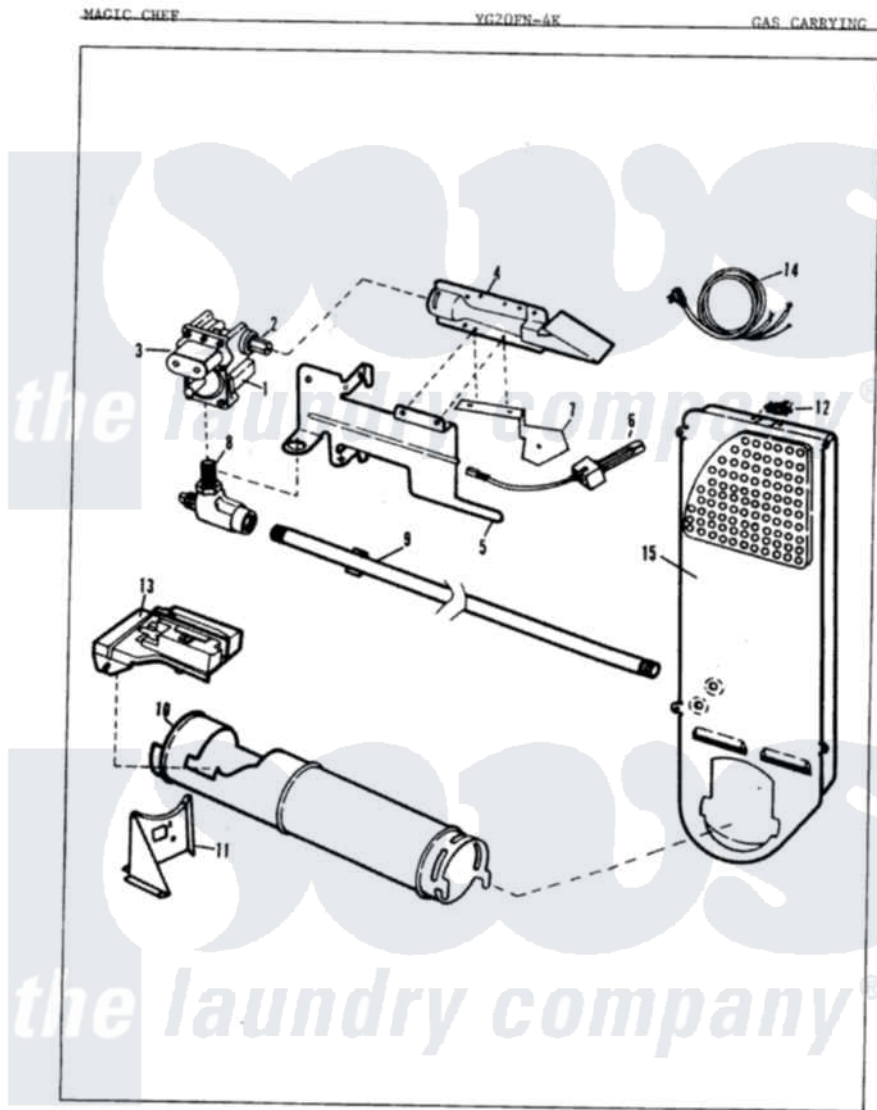

Magic Chef YG20FN4K 04 - GAS CARRYING

Magic Chef [Residential Magic Chef YG20FN4K Dryer Parts](#) Parts Diagram 04 - GAS CARRYING
 Click on the part number to view part

Item	Original Part Number	Replaced By	Status	Part Description
1	53-0194	306176		Valve, Gas
2	63-3570			Burner Orifice
3	63-6615	279834		Coil-Valve
"	Y00000000		Not Available	SEE NOTE SCREW, 8-32 X 7/16 (PURCHASE LOCALLY)
4	63-6682	31001784		Burner
5	53-0140			Mtg Bracket
"	25-7741	W10116760		Screw
6	53-0689	31001556		Igniter
7	25-2134	W10116760		Screw
"	25-3034			Clip, Wiring
"	53-0686		Not Available	BRACKET
"	25-7744	8281196		Screw
8	53-0101	31001042		Valve, Gas Shut Off
9	53-0173	31001777		Main Gas L
10	53-0138		Not Available	HEATER HOUSING
11	25-7741	W10116760		Screw

"	25-3092	90767	Screw, 8A X 3/8 HeX Washer Head Tapping
"	53-0139	Not Available	HEATER SUPPORT
12	53-0143	LA-1053	Fuse Kit, Thermal
"	25-0168		Screw
13	25-7741	W10116760	Screw
"	25-3092	90767	Screw, 8A X 3/8 HeX Washer Head Tapping
"	63-5013	338906	Radiant, Sensor
"	25-2134	W10116760	Screw
14	63-6259	31001547	Cord, Power
15	63-6766		Conversion Kit
"	53-0169	Not Available	INLET AIR DUCT