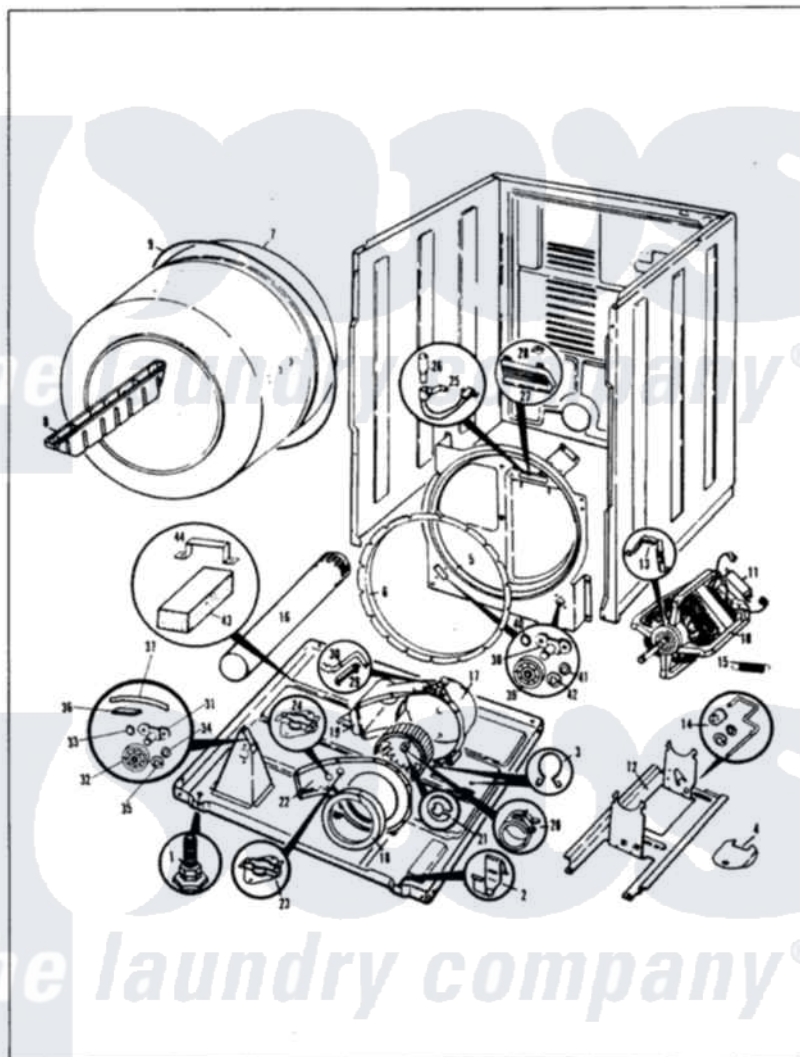

Magic Chef YG20FN5 02 - CYLINDER & DRIVE

MAGIC CHEF

YG20FN-5

CYLINDER & DRIVE

Issued 11/87

Magic Chef [Residential Magic Chef YG20FN5 Dryer Parts](#) Parts Diagram 02 - CYLINDER & DRIVE
 Click on the part number to view part

Item	Original Part Number	Replaced By	Status	Part Description
1	63-5519		Not Available	LEG, LEVELING
2	53-0120			Clip, Front Panel
3	25-7027	16515		Clip
4	53-0153		Not Available	SHIELD, WIRING
"	25-7741	W10116760		Screw
5	25-7733	681414		Screw, 10AB X 1/2
"	53-0175	LA-1054		Dryer Bulkhead Kit
6	53-0282	31001637		Seal Assembly, Cylinder Front
7	53-0178	53-1250		Cylinder
8	53-0117		Not Available	BAFFLE, GRAY
"	25-7759	3196164		Screw
9	LA-1004			Motor Mtg. Kit
"	53-0186	341241		Belt
10	53-0189	LA-1004		Motor Mtg. Kit
11	73-0467		Not Available	MOTOR SWITCH
"	53-0332			Motor Switch