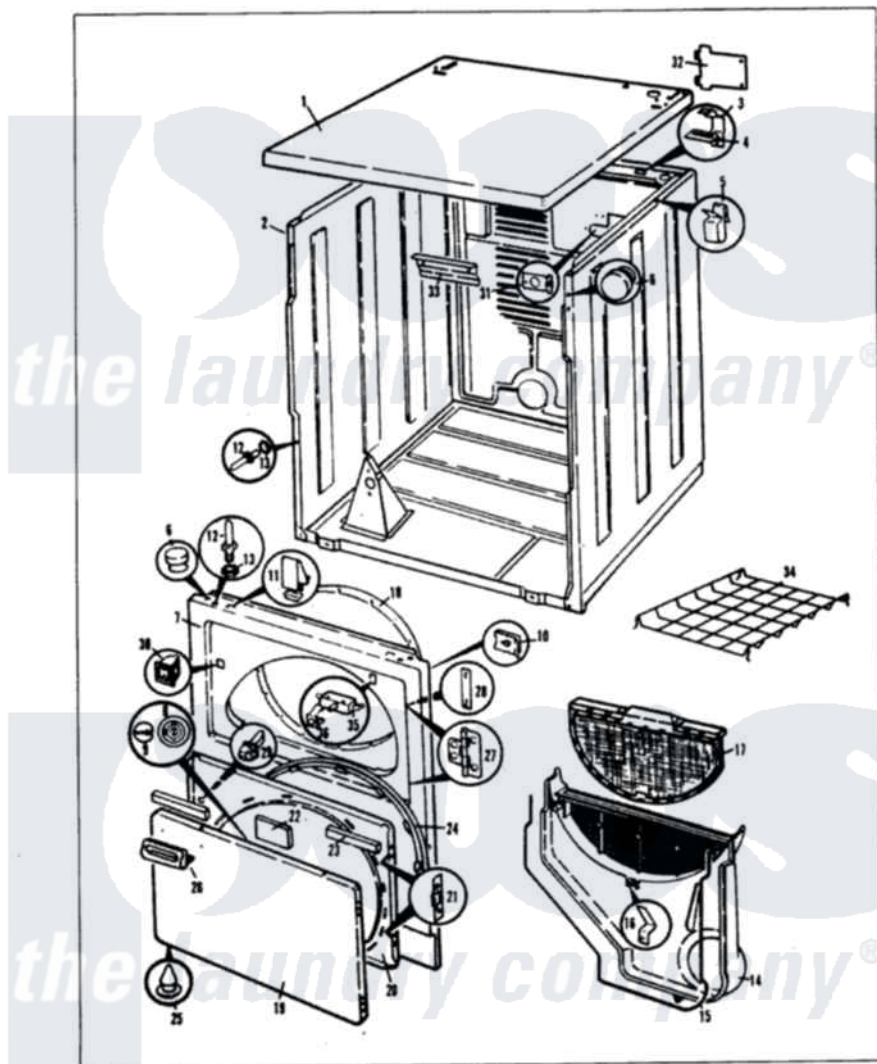

Magic Chef YG20FN5 03 - EXTERIOR

MAGIC CHEF YG20FN-5 EXTERIOR

Issued 11/87

Magic Chef [Residential Magic Chef YG20FN5 Dryer Parts](#) Parts Diagram 03 - EXTERIOR
 Click on the part number to view part

Item	Original Part Number	Replaced By	Status	Part Description
1	53-0314		Not Available	CABINET TOP
2	53-0160	31001714		Cabinet And Base Assembly
3	63-5712			Hinge, Cabinet Top
4	25-3092	90767		Screw, 8A X 3/8 HeX Washer Head Tapping
"	33-0930			Pad, Top Hinge
5	25-3034			Clip, Wiring
6	33-2653			Bumper, Cabinet
7	53-0727	12001190		Panel Kit
10	25-7820	489478		Screw, 8 X 1/2
"	25-7817		Not Available	CLIP, U-TYPE
11	25-7220			Clip, Cabinet Top
12	63-6148	53-0643		Pin, Locator
13	25-0224	3400029		Nut, Adapter Plate
"	53-0200			Sleeve, Locator Pin
14	53-0917	12001324		Duct Kit, Collector
"	25-7810	415013-35		Screw

15	53-0204		Seal
16	53-0123		Clip
17	53-0918		Filter, Lint
18	53-0282	31001637	Seal Assembly, Cylinder Front
19	53-0154		Panel, Outer Door
20	53-0740	Not Available	INNER DOOR
21	53-0119		Clip, Hinge
22	53-0251	53-1490	Door Pad
23	53-0252	53-1491	Door Pad
24	25-7770	3196169	Screw, Element
"	53-0112	31001529	Seal, Door
25	25-3534	25-7889	Plug Button
26	53-0928	53-0927	Handle, Door
"	25-7810	415013-35	Screw
27	53-0122	53-1492	Hinge, Dryer Door
"	25-7809		Screw, No.6-20 1/2 Flthd Torx
28	53-0121	Not Available	TWIN NUT
"	LA-1003		Door Catch Kit
29	73-0033	LA-1003	Door Catch Kit
30	53-0187	LA-1003	Door Catch Kit
31	25-7828	489483	Screw 10-32 X 1/2
"	53-0135	Not Available	SUPPORT, POWER CORD
32	25-7857	90767	Screw, 8A X 3/8 HeX Washer Head Tapping
"	53-0284		Cover, Terminal
33	25-3457		Screw, Sems
"	53-0133		Shield, Heat
34	LA-1005		Switch Kit
"	53-0772	21001495	Rack, Drying
35	53-0147	53-0148	Switch, Door
36	63-5990	31001319	Clip, Switch