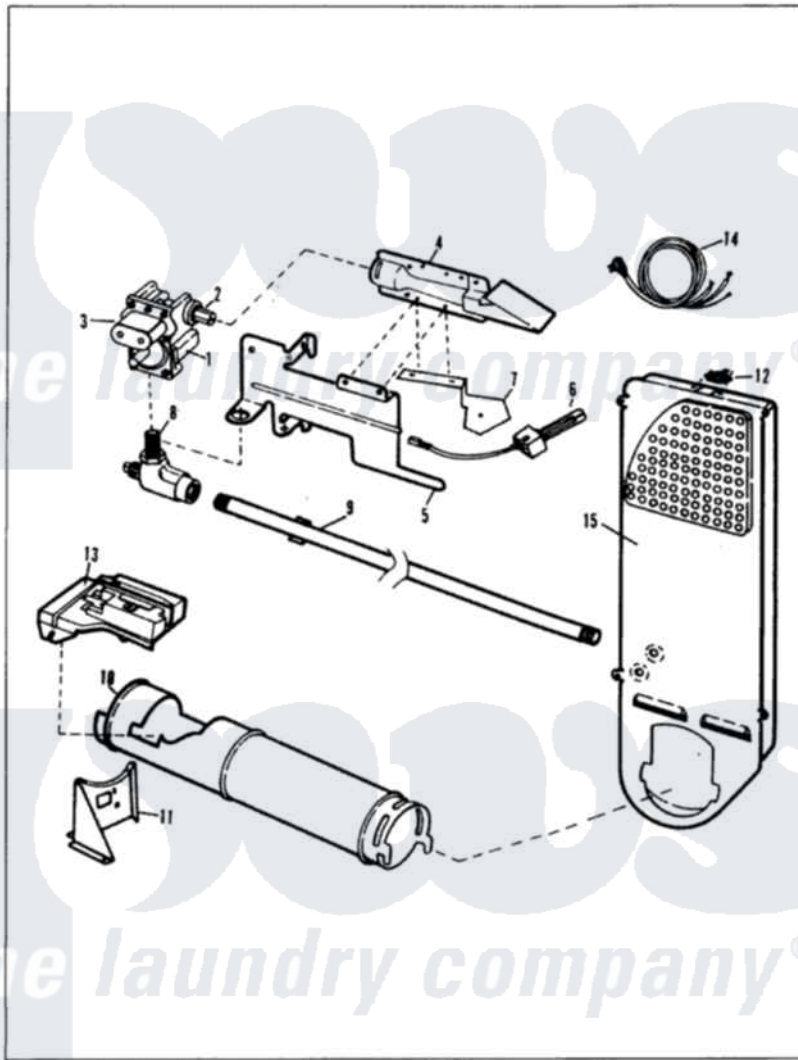

Magic Chef YG20FN5 04 - GAS CARRYING

MAGIC CHEF

YG20FN-5

GAS CARRYING

Issued 11/87

Magic Chef [Residential Magic Chef YG20FN5 Dryer Parts](#) Parts Diagram 04 - GAS CARRYING
 Click on the part number to view part

Item	Original Part Number	Replaced By	Status	Part Description
1	53-0194	306176		Valve, Gas
2	63-3570			Burner Orifice
3	63-6615	279834		Coil-Valve
"	Y00000000		Not Available	SEE NOTE SCREW, 8-32 X 7/16 (PURCHASE LOCALLY)
4	63-6682	31001784		Burner
5	53-0140			Mtg Bracket
"	25-7741	W10116760		Screw
6	53-0689	31001556		Igniter
7	25-2134	W10116760		Screw
"	25-3034			Clip, Wiring
"	53-0686		Not Available	BRACKET
"	25-7744	8281196		Screw
8	53-0101	31001042		Valve, Gas Shut Off
9	53-0173	31001777		Main Gas L
10	53-0138		Not Available	HEATER HOUSING
11	25-7741	W10116760		Screw

"	25-3092	90767	Screw, 8A X 3/8 HeX Washer Head Tapping
"	53-0139	Not Available	HEATER SUPPORT
12	53-0143	LA-1053	Fuse Kit, Thermal
"	25-0168		Screw
13	25-7741	W10116760	Screw
"	25-3092	90767	Screw, 8A X 3/8 HeX Washer Head Tapping
"	63-5013	338906	Radiant, Sensor
"	25-2134	W10116760	Screw
14	63-6259	31001547	Cord, Power
15	63-6766		Conversion Kit
"	53-0169	Not Available	INLET AIR DUCT