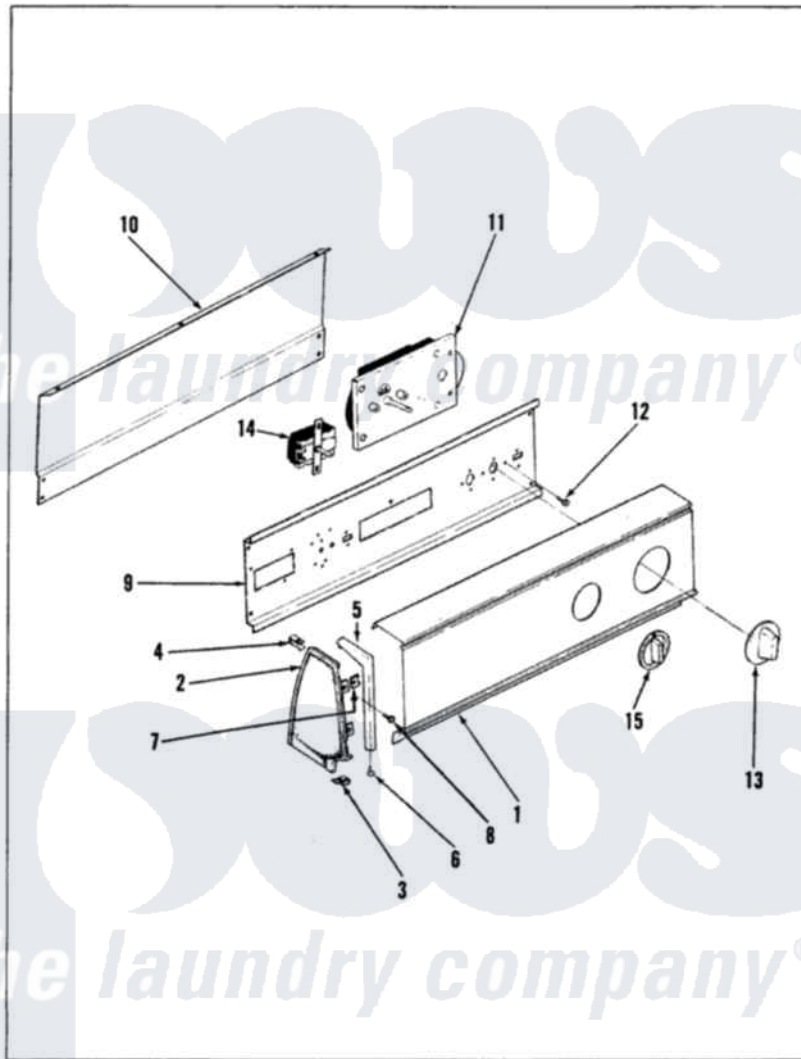

Magic Chef YG20FY1 01 - CONTROL PANEL

MAGIC CHEF

YG20FN-1

BACKGUARD

Issued 11/87

Magic Chef [Residential Magic Chef YG20FY1 Dryer Parts](#) Parts Diagram 01 - CONTROL PANEL

[Click on the part number to view part](#)

Item	Original Part Number	Replaced By	Status	Part Description
1	53-0991		Not Available	CONTROL PANEL
2	53-0264			RH Endcap
"	25-7649	910187		Screw
"	25-7702			Speedclip, End Cap To Control Panel
"	53-0265			LH Endcap
3	25-7697	25-2219		Screw
"	25-7851			Speedclip, End Cap To Top
4	25-7435	33002917		Screw, No.10-16
"	25-7852			Speedclip, Rr Shld To End Cap
5	53-0277		Not Available	TRIM, END CAP (RT)
"	53-0278		Not Available	TRIM, END CAP (LT)
6	25-7760			Screw
7	25-7702			Speedclip, End Cap To Control Panel
8	25-3092	90767		Screw, 8A X 3/8 HeX Washer Head Tapping

9	53-0365	53-1676	Shield, Control
10	53-0268	21001460	Shield, Rear
11	53-0635		Not Available
"	53-0662		TIMER MOTOR
12	25-0205	216412	Timer
13	53-0653	31001219	Screw, Bracket To Timer
14	53-0456		Knob Ski
"	25-3092	90767	Switch, Selector
15	35-0168		Screw, 8A X 3/8 HeX Washer Head Tapping
			Not Available
			SELECTOR KNOB