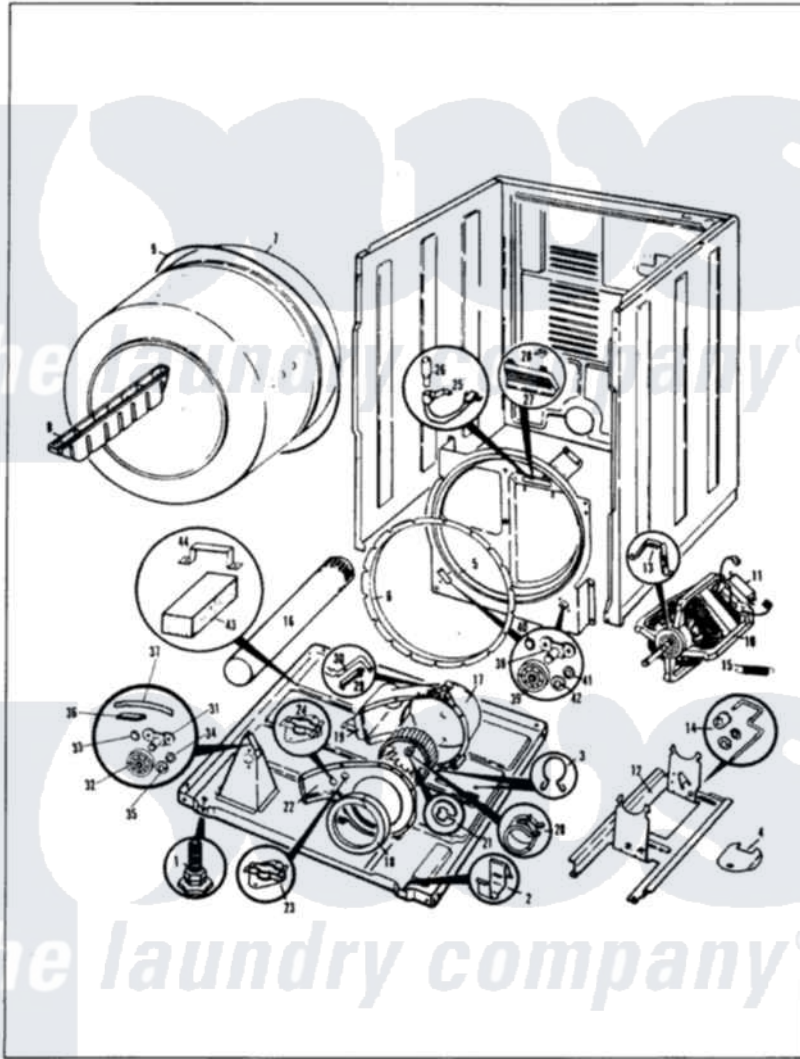

# Magic Chef YG20FY1 02 - CYLINDER & DRIVE

MAGIC CHEF

YG20FN-1

CYLINDER & DRIVE

Issued 11/87

Magic Chef [Residential Magic Chef YG20FY1 Dryer Parts](#) Parts Diagram 02 - CYLINDER & DRIVE  
 Click on the part number to view part

Item	Original Part Number	Replaced By	Status	Part Description
1	63-5519		Not Available	LEG, LEVELING
2	<a href="#">53-0120</a>			Clip, Front Panel
3	25-7027	<a href="#">16515</a>		Clip
4	25-7741	<a href="#">W10116760</a>		Screw
"	53-0153		Not Available	SHIELD, WIRING
5	25-7733	<a href="#">681414</a>		Screw, 10AB X 1/2
"	53-0131	<a href="#">LA-1054</a>		Dryer Bulkhead Kit
6	53-0282	<a href="#">31001637</a>		Seal Assembly, Cylinder Front
7	53-0178	<a href="#">53-1250</a>		Cylinder
8	25-7759	<a href="#">3196164</a>		Screw
"	53-0117		Not Available	BAFFLE, GRAY
9	<a href="#">LA-1004</a>			Motor Mtg. Kit
"	53-0186	<a href="#">341241</a>		Belt
10	53-0189	<a href="#">LA-1004</a>		Motor Mtg. Kit
11	73-0467		Not Available	MOTOR SWITCH
"	<a href="#">53-0332</a>			Motor Switch