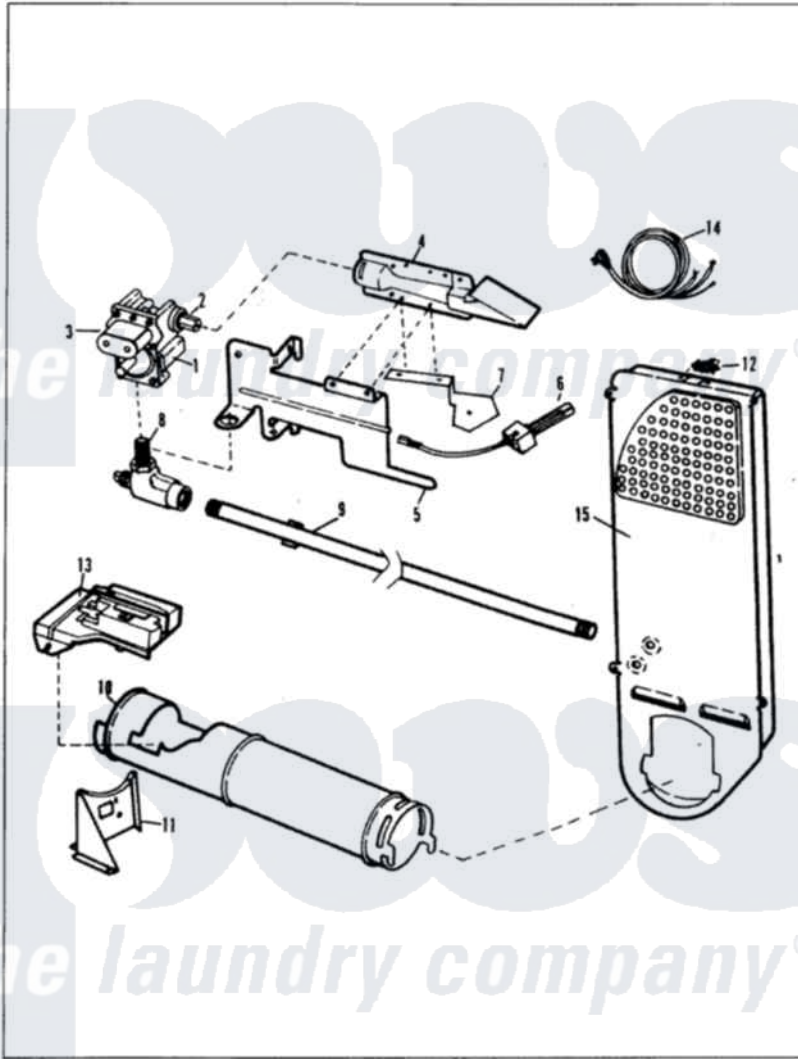

Magic Chef YG20FY1 03 - GAS CARRYING

MAGIC CHEF

YG20FN-1

GAS CARRYING

Issued 11/87

Magic Chef [Residential Magic Chef YG20FY1 Dryer Parts](#) Parts Diagram 03 - GAS CARRYING
 Click on the part number to view part

Item	Original Part Number	Replaced By	Status	Part Description
1	53-0194	306176		Valve, Gas
2	63-3570			Burner Orifice
3	63-6615	279834		Coil-Valve
"	Y00000000		Not Available	SEE NOTE SCREW, 8-32 X 7/16 (PURCHASE LOCALLY)
4	63-6682	31001784		Burner
5	53-0140			Mtg Bracket
"	25-7741	W10116760		Screw
6	53-0689	31001556		Igniter
7	25-2134	W10116760		Screw
"	25-3034			Clip, Wiring
"	53-0686		Not Available	BRACKET
"	25-7744	8281196		Screw
8	53-0101	31001042		Valve, Gas Shut Off
9	53-0173	31001777		Main Gas L
10	53-0138		Not Available	HEATER HOUSING
11	25-7741	W10116760		Screw

"	25-3092	90767	Screw, 8A X 3/8 HeX Washer Head Tapping
"	53-0139	Not Available	HEATER SUPPORT
12	53-0143	LA-1053	Fuse Kit, Thermal
"	25-0168		Screw
13	25-7741	W10116760	Screw
"	25-3092	90767	Screw, 8A X 3/8 HeX Washer Head Tapping
"	63-5013	338906	Radiant, Sensor
"	25-2134	W10116760	Screw
14	63-6259	31001547	Cord, Power
15	63-6766		Conversion Kit
"	53-0169	Not Available	INLET AIR DUCT