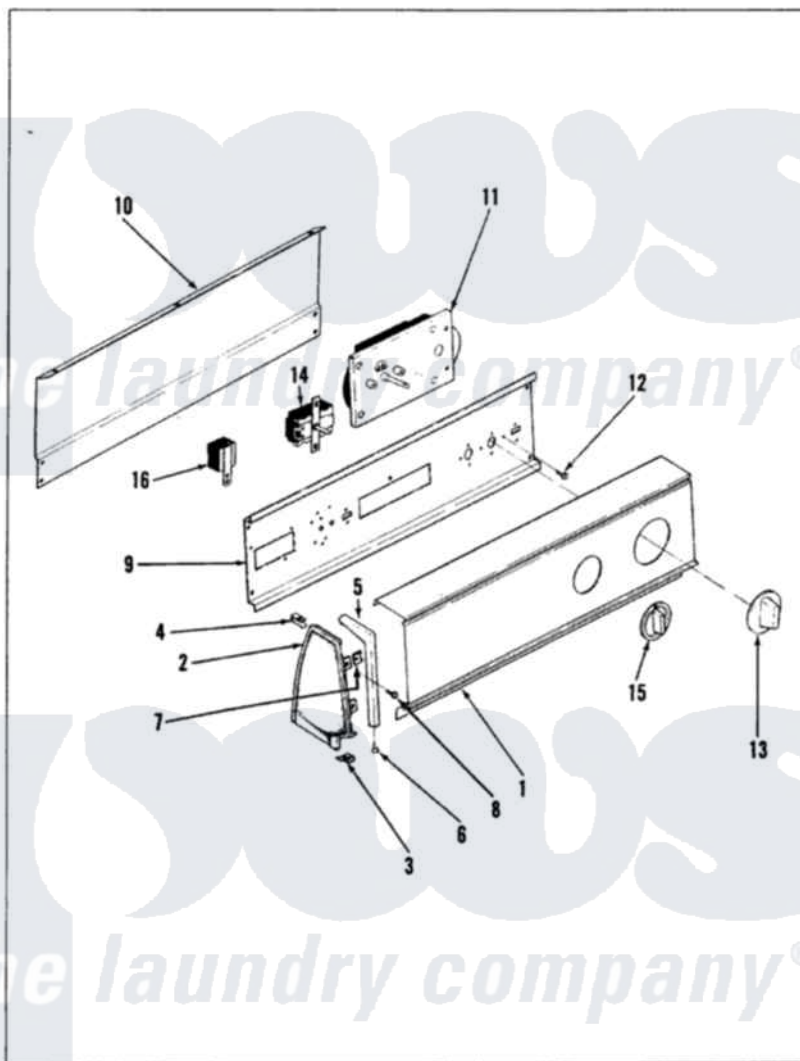

Magic Chef YG20FY2 01 - CONTROL PANEL

MAGIC CHEF YG20FN-2 BACKGUARD

Issued 11/87

Magic Chef [Residential Magic Chef YG20FY2 Dryer Parts](#) Parts Diagram 01 - CONTROL PANEL

[Click on the part number to view part](#)

Item	Original Part Number	Replaced By	Status	Part Description
1	53-0992		Not Available	CONTROL PANEL
2	53-0264			RH Endcap
"	25-7649	910187		Screw
"	25-7702			Speedclip, End Cap To Control Panel
"	53-0265			LH Endcap
3	25-7697	25-2219		Screw
"	25-7851			Speedclip, End Cap To Top
4	25-7435	33002917		Screw, No.10-16
"	25-7852			Speedclip, Rr Shld To End Cap
5	53-0277		Not Available	TRIM, END CAP (RT)
"	53-0278		Not Available	TRIM, END CAP (LT)
6	25-7760			Screw
7	25-7702			Speedclip, End Cap To Control Panel
8	25-3092	90767		Screw, 8A X 3/8 HeX Washer Head Tapping

9	53-0365	53-1676	Shield, Control
10	53-0268	21001460	Shield, Rear
11	63-6752		Not Available TIMER MOTOR
"	53-0657		Timer
12	25-0205	216412	Screw, Bracket To Timer
13	53-0653	31001219	Knob Ski
14	25-3092	90767	Screw, 8A X 3/8 HeX Washer Head Tapping
"	53-0394	53-1264	Rotary Switch
15	35-0168		Not Available SELECTOR KNOB
16	63-6731	53-1639	Buzzer Assembly
"	25-3092	90767	Screw, 8A X 3/8 HeX Washer Head Tapping