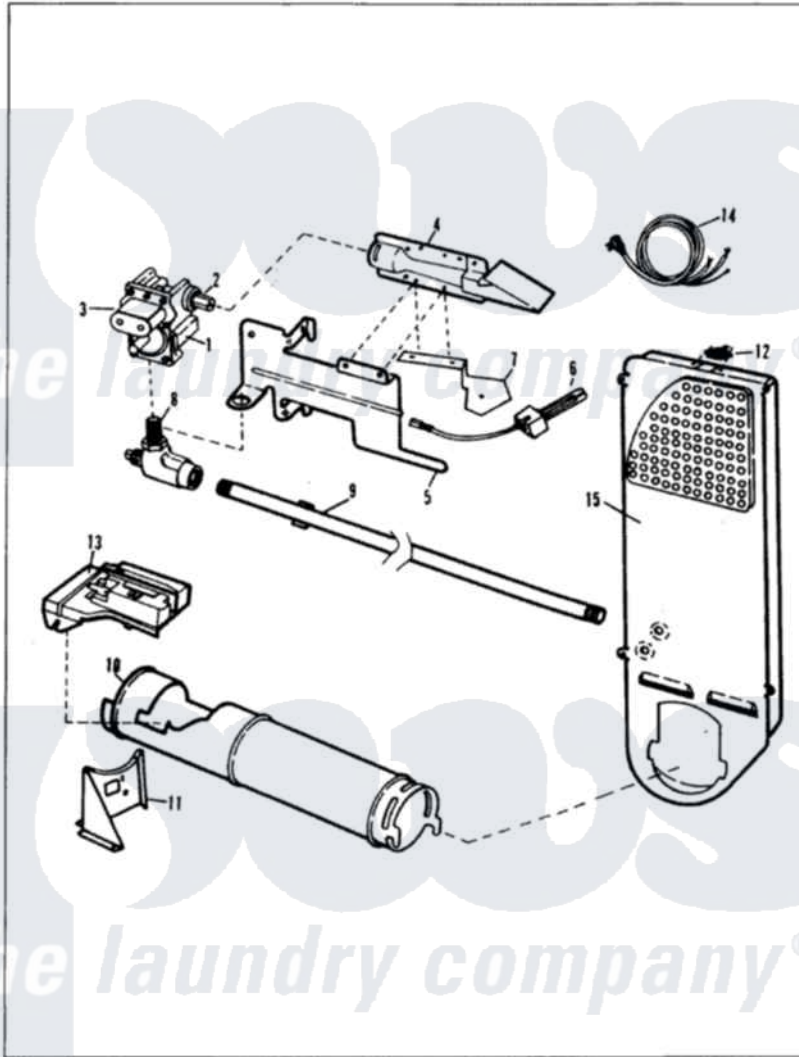

# Magic Chef YG20FY2 03 - GAS CARRYING

MAGIC CHEF

YG20FN-2

GAS CARRYING

Issued 11/87

Magic Chef [Residential Magic Chef YG20FY2 Dryer Parts](#) Parts Diagram 03 - GAS CARRYING  
 Click on the part number to view part

Item	Original Part Number	Replaced By	Status	Part Description
1	53-0194	<a href="#">306176</a>		Valve, Gas
2	<a href="#">63-3570</a>			Burner Orifice
3	63-6615	<a href="#">279834</a>		Coil-Valve
"	Y00000000		Not Available	SEE NOTE SCREW, 8-32 X 7/16 (PURCHASE LOCALLY)
4	63-6682	<a href="#">31001784</a>		Burner
5	<a href="#">53-0140</a>			Mtg Bracket
"	25-7741	<a href="#">W10116760</a>		Screw
6	53-0689	<a href="#">31001556</a>		Igniter
7	25-2134	<a href="#">W10116760</a>		Screw
"	<a href="#">25-3034</a>			Clip, Wiring
"	53-0686		Not Available	BRACKET
"	25-7744	<a href="#">8281196</a>		Screw
8	53-0101	<a href="#">31001042</a>		Valve, Gas Shut Off
9	53-0173	<a href="#">31001777</a>		Main Gas L
10	53-0138		Not Available	HEATER HOUSING
11	25-7741	<a href="#">W10116760</a>		Screw

"	25-3092	<a href="#">90767</a>	Screw, 8A X 3/8 HeX Washer Head Tapping
"	53-0139	Not Available	HEATER SUPPORT
12	53-0143	<a href="#">LA-1053</a>	Fuse Kit, Thermal
"	<a href="#">25-0168</a>		Screw
13	25-7741	<a href="#">W10116760</a>	Screw
"	25-3092	<a href="#">90767</a>	Screw, 8A X 3/8 HeX Washer Head Tapping
"	63-5013	<a href="#">338906</a>	Radiant, Sensor
"	25-2134	<a href="#">W10116760</a>	Screw
14	63-6259	<a href="#">31001547</a>	Cord, Power
15	<a href="#">63-6766</a>		Conversion Kit
"	53-0169	Not Available	INLET AIR DUCT