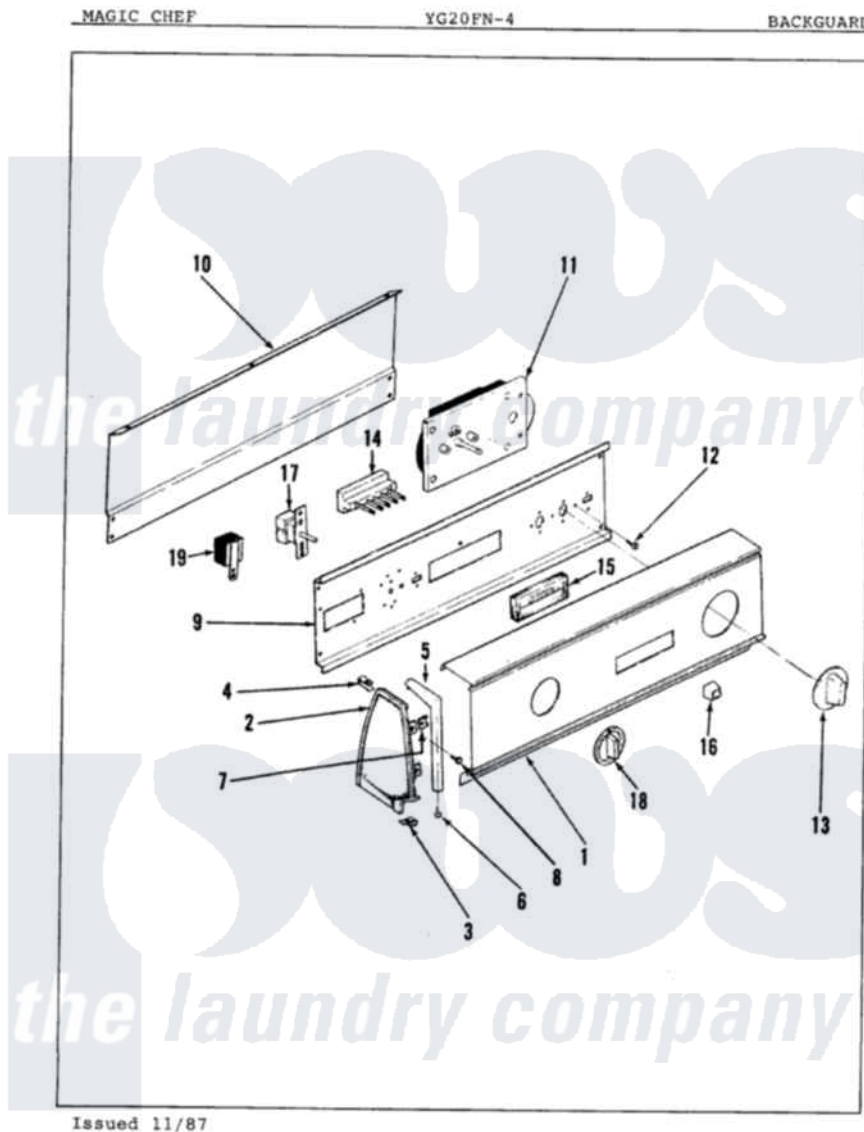

Magic Chef YG20FY4 01 - CONTROL PANEL

Magic Chef [Residential Magic Chef YG20FY4 Dryer Parts](#) Parts Diagram 01 - CONTROL PANEL
 Click on the part number to view part

Item	Original Part Number	Replaced By	Status	Part Description
1	53-0993		Not Available	CONTROL PANEL
2	53-0265			LH Endcap
"	25-7649	910187		Screw
"	25-7702			Speedclip, End Cap To Control Panel
"	53-0264			RH Endcap
3	25-7697	25-2219		Screw
"	25-7851			Speedclip, End Cap To Top
4	25-7435	33002917		Screw, No.10-16
"	25-7852			Speedclip, Rr Shld To End Cap
5	53-0278		Not Available	TRIM, END CAP (LT)
"	53-0277		Not Available	TRIM, END CAP (RT)
6	25-7760			Screw
7	25-7435	33002917		Screw, No.10-16
8	25-3092	90767		Screw, 8A X 3/8 HeX Washer Head Tapping

9	53-0323		Not Available	CONTROL SHIELD
10	53-0268	21001460		Shield, Rear
"	25-3457			Screw, Sems
11	63-5685	63-5613		Timer
"	53-0660	LA-1027		Timer Kit
12	25-0205	216412		Screw, Bracket To Timer
13	53-0653	31001219		Knob Ski
14	25-3092	90767		Screw, 8A X 3/8 HeX Washer Head Tapping
"	25-7712		Not Available	SCREW
"	33-6621		Not Available	BRACKET, SWITCH
"	63-5483		Not Available	5 PB SWITCH
15	33-8541		Not Available	SWITCH PAD
16	35-0385			Pushbutton
17	25-3092	90767		Screw, 8A X 3/8 HeX Washer Head Tapping
"	53-0346	53-1263		Rotary Switch
18	35-0168		Not Available	SELECTOR KNOB
19	63-6731	53-1639		Buzzer Assembly
"	25-3092	90767		Screw, 8A X 3/8 HeX Washer Head Tapping