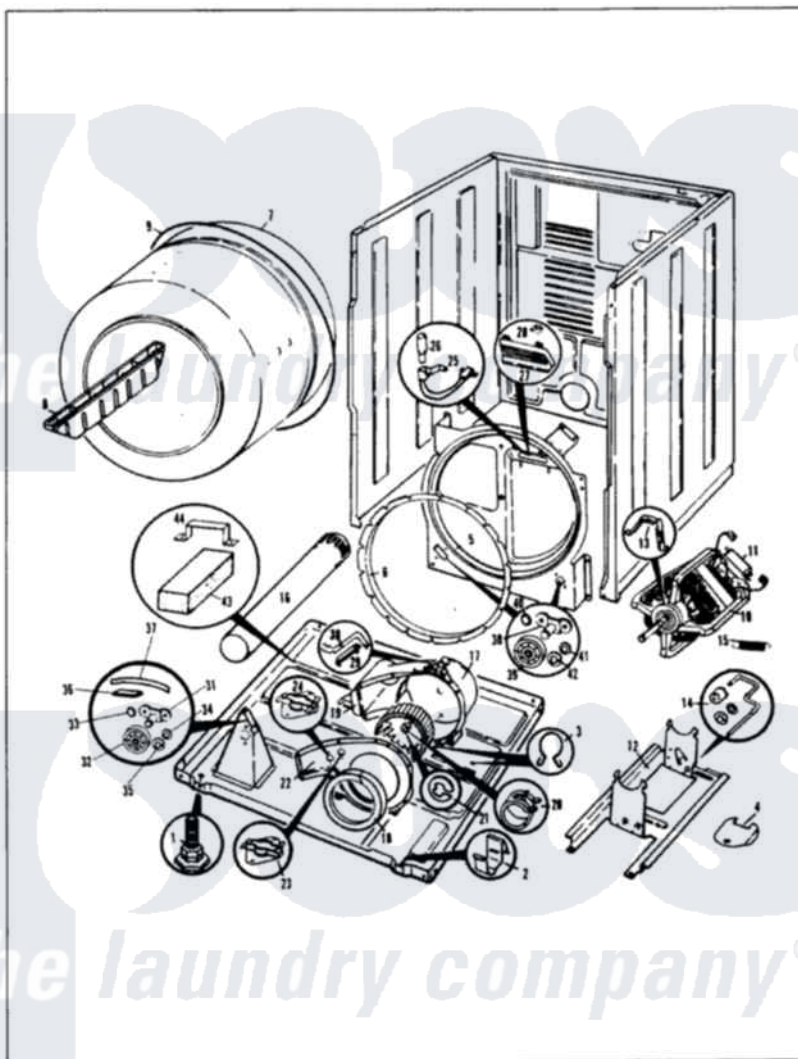

# Magic Chef YG20FY4 02 - CYLINDER & DRIVE

MAGIC CHEF

YG20FN-4

CYLINDER & DRIVE

Issued 11/87

Magic Chef [Residential Magic Chef YG20FY4 Dryer Parts](#) Parts Diagram 02 - CYLINDER & DRIVE  
 Click on the part number to view part

Item	Original Part Number	Replaced By	Status	Part Description
1	63-5519		Not Available	LEG, LEVELING
2	<a href="#">53-0120</a>			Clip, Front Panel
3	25-7027	<a href="#">16515</a>		Clip
4	53-0153		Not Available	SHIELD, WIRING
"	25-7741	<a href="#">W10116760</a>		Screw
5	25-7733	<a href="#">681414</a>		Screw, 10AB X 1/2
"	53-0175	<a href="#">LA-1054</a>		Dryer Bulkhead Kit
6	53-0282	<a href="#">31001637</a>		Seal Assembly, Cylinder Front
7	53-0178	<a href="#">53-1250</a>		Cylinder
8	53-0117		Not Available	BAFFLE, GRAY
"	25-7759	<a href="#">3196164</a>		Screw
9	<a href="#">LA-1004</a>			Motor Mtg. Kit
"	53-0186	<a href="#">341241</a>		Belt
10	53-0189	<a href="#">LA-1004</a>		Motor Mtg. Kit
11	73-0467		Not Available	MOTOR SWITCH
"	<a href="#">53-0332</a>			Motor Switch