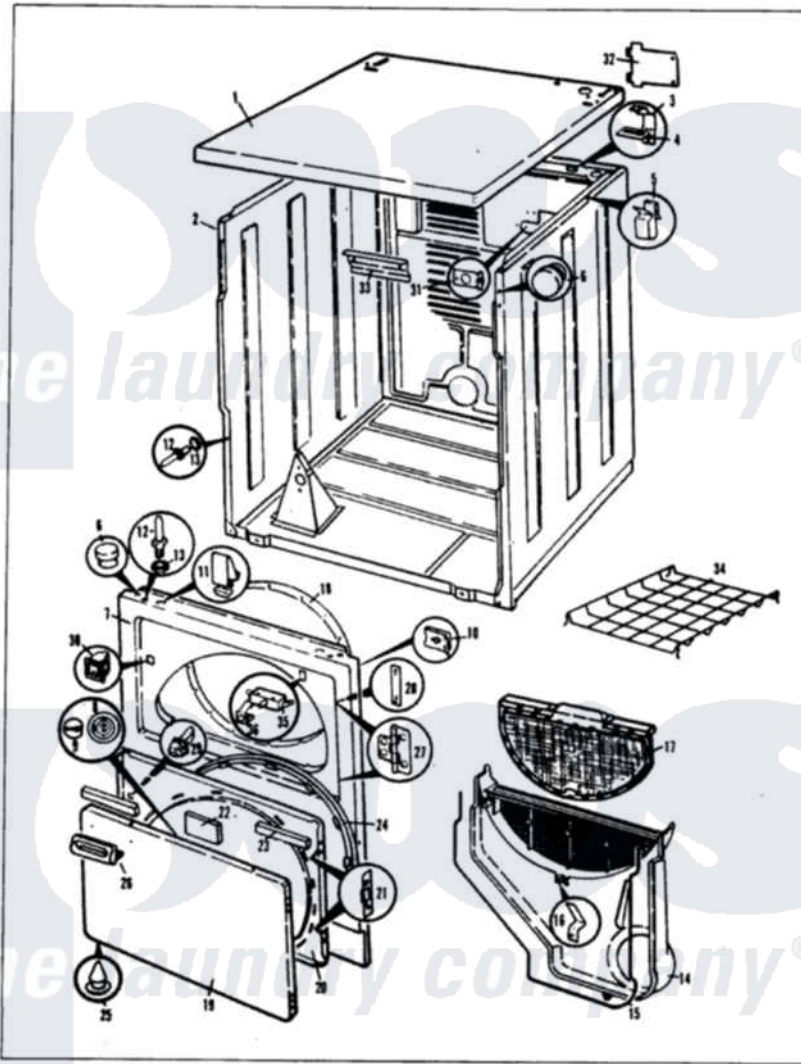

Magic Chef YG20FY4 03 - EXTERIOR

MAGIC CHEF

YG20FN-4

EXTERIOR

Issued 11/87

Magic Chef [Residential Magic Chef YG20FY4 Dryer Parts](#) Parts Diagram 03 - EXTERIOR
 Click on the part number to view part

Item	Original Part Number	Replaced By	Status	Part Description
1	53-0314-25		Not Available	CABINET TOP
2	53-0160-25		Not Available	CABINET ASM
3	63-5712			Hinge, Cabinet Top
4	33-0930			Pad, Top Hinge
"	25-3092	90767		Screw, 8A X 3/8 HeX Washer Head Tapping
5	25-3034			Clip, Wiring
6	33-2653			Bumper, Cabinet
7	53-0727-25		Not Available	PANEL, FRONT (H WHT)GAS
8	53-0592		Not Available	CHROME PLUG
9	53-0593		Not Available	CHROME BUTTON
10	25-7820	489478		Screw, 8 X 1/2
"	25-7817		Not Available	CLIP, U-TYPE
11	25-7220			Clip, Cabinet Top
12	63-6148	53-0643		Pin, Locator
13	53-0200			Sleeve, Locator Pin
"	25-0224	3400029		Nut, Adapter Plate

14	53-0917	12001324	Duct Kit, Collector
"	25-7810	415013-35	Screw
15	53-0204		Seal
16	53-0123		Clip
17	53-0918		Filter, Lint
18	53-0282	31001637	Seal Assembly, Cylinder Front
19	53-0154-25	Not Available	PANEL, OUTER DOOR (H WHT)
20	53-0104	LA-1024	Inner Door Kit
21	53-0119		Clip, Hinge
22	53-0251	53-1490	Door Pad
23	53-0252	53-1491	Door Pad
24	25-7770	3196169	Screw, Element
"	53-0112	31001529	Seal, Door
25	25-3534	25-7889	Plug Button
26	53-0928	53-0927	Handle, Door
"	25-7810	415013-35	Screw
27	25-7809		Screw, No.6-20 1/2 Flthd Torx
"	53-0122	53-1492	Hinge, Dryer Door
28	53-0121	Not Available	TWIN NUT
"	LA-1003		Door Catch Kit
29	73-0033	LA-1003	Door Catch Kit
30	53-0187	LA-1003	Door Catch Kit
31	25-7828	489483	Screw 10-32 X 1/2
"	53-0135	Not Available	SUPPORT, POWER CORD
32	53-0284		Cover, Terminal
"	25-7857	90767	Screw, 8A X 3/8 HeX Washer Head Tapping
33	25-3457		Screw, Sems
"	53-0133		Shield, Heat
34	LA-1005		Switch Kit
"	53-0772	21001495	Rack, Drying
35	53-0147	53-0148	Switch, Door
36	63-5990	31001319	Clip, Switch