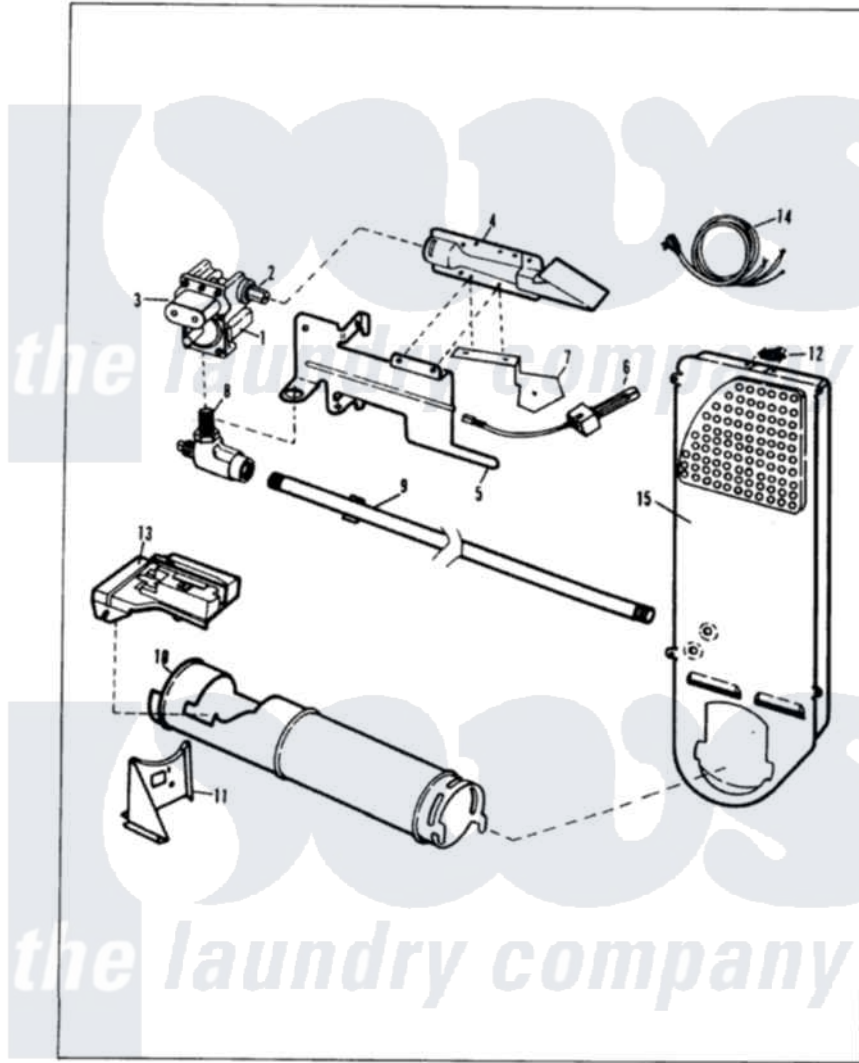

# Magic Chef YG20FY4 04 - GAS CARRYING

MAGIC CHEF

YG20FN-4

GAS CARRYING

Issued 11/87

Magic Chef [Residential Magic Chef YG20FY4 Dryer Parts](#) Parts Diagram 04 - GAS CARRYING  
 Click on the part number to view part

Item	Original Part Number	Replaced By	Status	Part Description
1	53-0194	<a href="#">306176</a>		Valve, Gas
2	<a href="#">63-3570</a>			Burner Orifice
3	63-6615	<a href="#">279834</a>		Coil-Valve
"	Y00000000		Not Available	SEE NOTE SCREW, 8-32 X 7/16 (PURCHASE LOCALLY)
4	63-6682	<a href="#">31001784</a>		Burner
5	<a href="#">53-0140</a>			Mtg Bracket
"	25-7741	<a href="#">W10116760</a>		Screw
6	53-0689	<a href="#">31001556</a>		Igniter
7	25-2134	<a href="#">W10116760</a>		Screw
"	<a href="#">25-3034</a>			Clip, Wiring
"	53-0686		Not Available	BRACKET
"	25-7744	<a href="#">8281196</a>		Screw
8	53-0101	<a href="#">31001042</a>		Valve, Gas Shut Off
9	53-0173	<a href="#">31001777</a>		Main Gas L
10	53-0138		Not Available	HEATER HOUSING
11	25-7741	<a href="#">W10116760</a>		Screw

"	25-3092	<a href="#">90767</a>	Screw, 8A X 3/8 HeX Washer Head Tapping
"	53-0139	Not Available	HEATER SUPPORT
12	53-0143	<a href="#">LA-1053</a>	Fuse Kit, Thermal
"	<a href="#">25-0168</a>		Screw
13	25-7741	<a href="#">W10116760</a>	Screw
"	25-3092	<a href="#">90767</a>	Screw, 8A X 3/8 HeX Washer Head Tapping
"	63-5013	<a href="#">338906</a>	Radiant, Sensor
"	25-2134	<a href="#">W10116760</a>	Screw
14	63-6259	<a href="#">31001547</a>	Cord, Power
15	<a href="#">63-6766</a>		Conversion Kit
"	53-0169	Not Available	INLET AIR DUCT