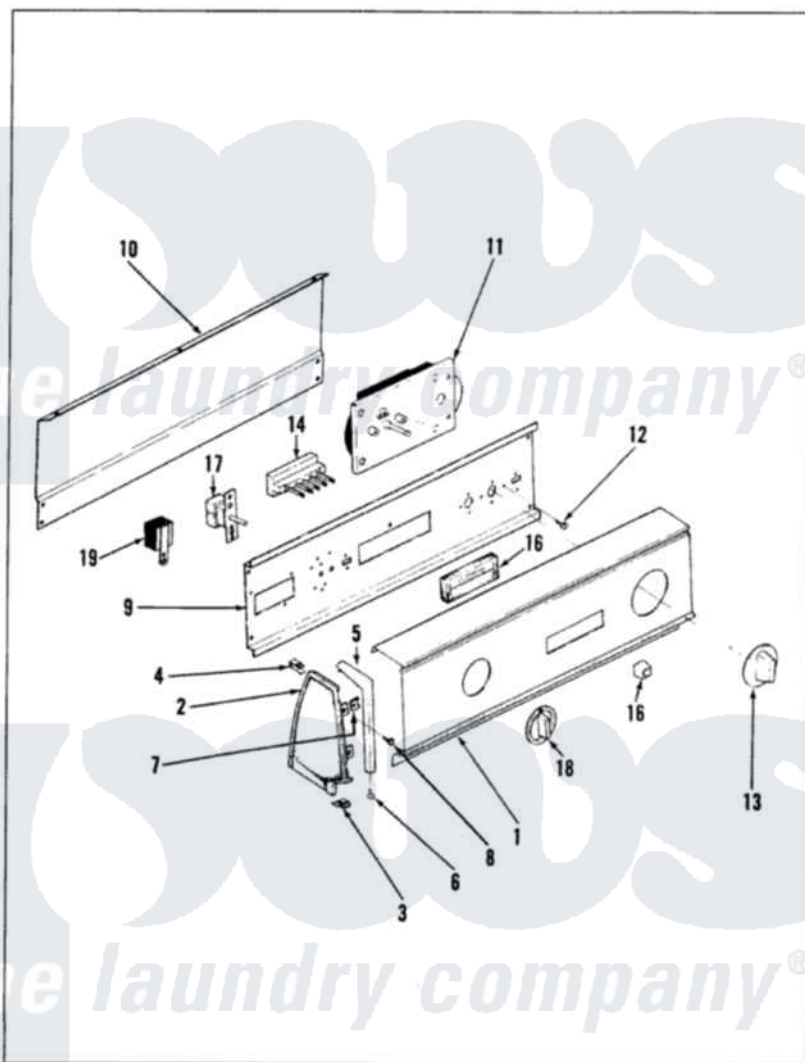

# Magic Chef YG20FY4K 01 - CONTROL PANEL

MAGIC CHEF

YG20FN-4K

BACKGUARD

Issued 2/88

Magic Chef [Residential Magic Chef YG20FY4K Dryer Parts](#) Parts Diagram 01 - CONTROL PANEL  
 Click on the part number to view part

Item	Original Part Number	Replaced By	Status	Part Description
1	53-0993		Not Available	CONTROL PANEL
2	<a href="#">53-0265</a>			LH Endcap
"	25-7649	<a href="#">910187</a>		Screw
"	<a href="#">25-7702</a>			Speedclip, End Cap To Control Panel
"	<a href="#">53-0264</a>			RH Endcap
3	25-7697	<a href="#">25-2219</a>		Screw
"	<a href="#">25-7851</a>			Speedclip, End Cap To Top
4	25-7435	<a href="#">33002917</a>		Screw, No.10-16
"	<a href="#">25-7852</a>			Speedclip, Rr Shld To End Cap
5	53-0278		Not Available	TRIM, END CAP (LT)
"	53-0277		Not Available	TRIM, END CAP (RT)
6	<a href="#">25-7760</a>			Screw
7	25-7435	<a href="#">33002917</a>		Screw, No.10-16
8	25-3092	<a href="#">90767</a>		Screw, 8A X 3/8 HeX Washer Head Tapping

9	53-0323		Not Available	CONTROL SHIELD
10	53-0268	<a href="#">21001460</a>		Shield, Rear
"	<a href="#">25-3457</a>			Screw, Sems
11	63-5685	<a href="#">63-5613</a>		Timer
"	53-0660	<a href="#">LA-1027</a>		Timer Kit
12	25-0205	<a href="#">216412</a>		Screw, Bracket To Timer
13	53-0653	<a href="#">31001219</a>		Knob Ski
14	25-3092	<a href="#">90767</a>		Screw, 8A X 3/8 HeX Washer Head Tapping
"	25-7712		Not Available	SCREW
"	33-6621		Not Available	BRACKET, SWITCH
"	63-5483		Not Available	5 PB SWITCH
15	33-8541		Not Available	SWITCH PAD
16	<a href="#">35-0385</a>			Pushbutton
17	25-3092	<a href="#">90767</a>		Screw, 8A X 3/8 HeX Washer Head Tapping
"	53-0346	<a href="#">53-1263</a>		Rotary Switch
18	35-0168		Not Available	SELECTOR KNOB
19	63-6731	<a href="#">53-1639</a>		Buzzer Assembly
"	25-3092	<a href="#">90767</a>		Screw, 8A X 3/8 HeX Washer Head Tapping