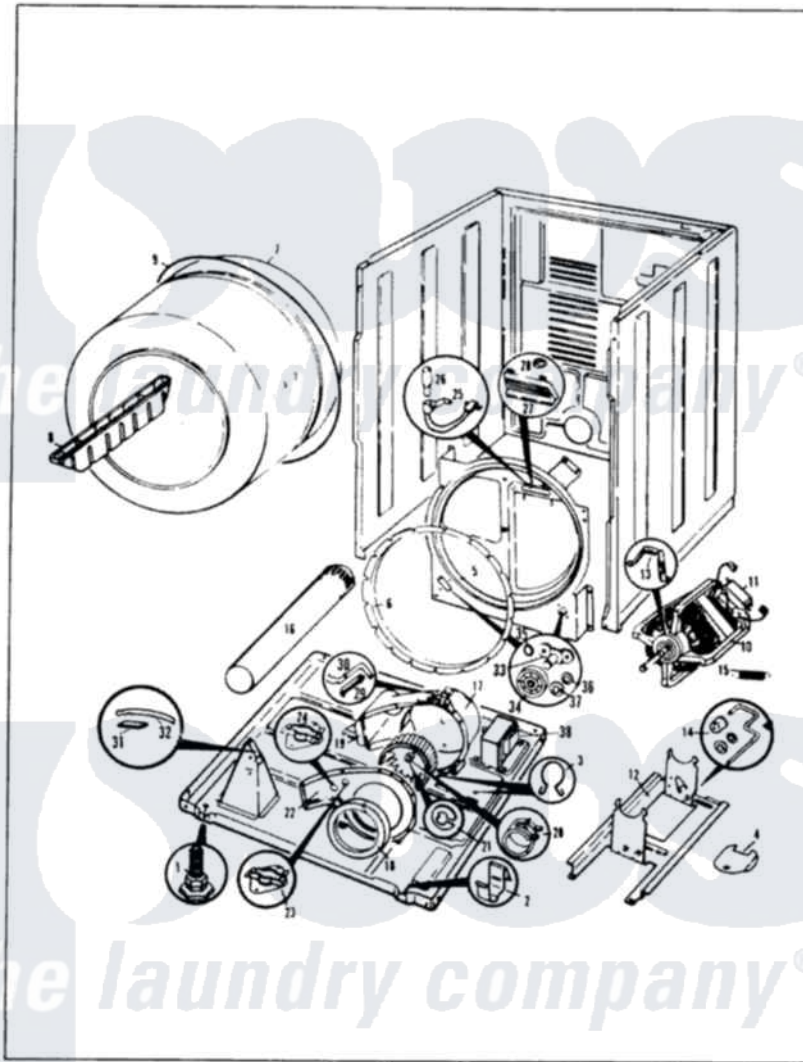

# Magic Chef YG20FY4K 02 - CYLINDER & DRIVE

MAGIC CHEF YG20FN-4K CYLINDER & DRIVE

Issued 2/88

Magic Chef Residential Magic Chef YG20FY4K Dryer Parts Parts Diagram 02 - CYLINDER & DRIVE  
 Click on the part number to view part

Item	Original Part Number	Replaced By	Status	Part Description
1	63-5519		Not Available	LEG, LEVELING
2	<a href="#">53-0120</a>			Clip, Front Panel
3	25-7027	<a href="#">16515</a>		Clip
4	53-0153		Not Available	SHIELD, WIRING
"	25-7741	<a href="#">W10116760</a>		Screw
5	53-0175	<a href="#">LA-1054</a>		Dryer Bulkhead Kit
"	25-7733	<a href="#">681414</a>		Screw, 10AB X 1/2
6	53-0218	<a href="#">31001747</a>		Seal Assembly
7	53-0178	<a href="#">53-1250</a>		Cylinder
8	53-0117		Not Available	BAFFLE, GRAY
"	25-7759	<a href="#">3196164</a>		Screw
9	53-0186	<a href="#">341241</a>		Belt
"	<a href="#">LA-1004</a>			Motor Mtg. Kit
10	53-1041	<a href="#">LA-1004</a>		Motor Mtg. Kit
11	73-0467		Not Available	MOTOR SWITCH
"	<a href="#">53-0332</a>			Motor Switch