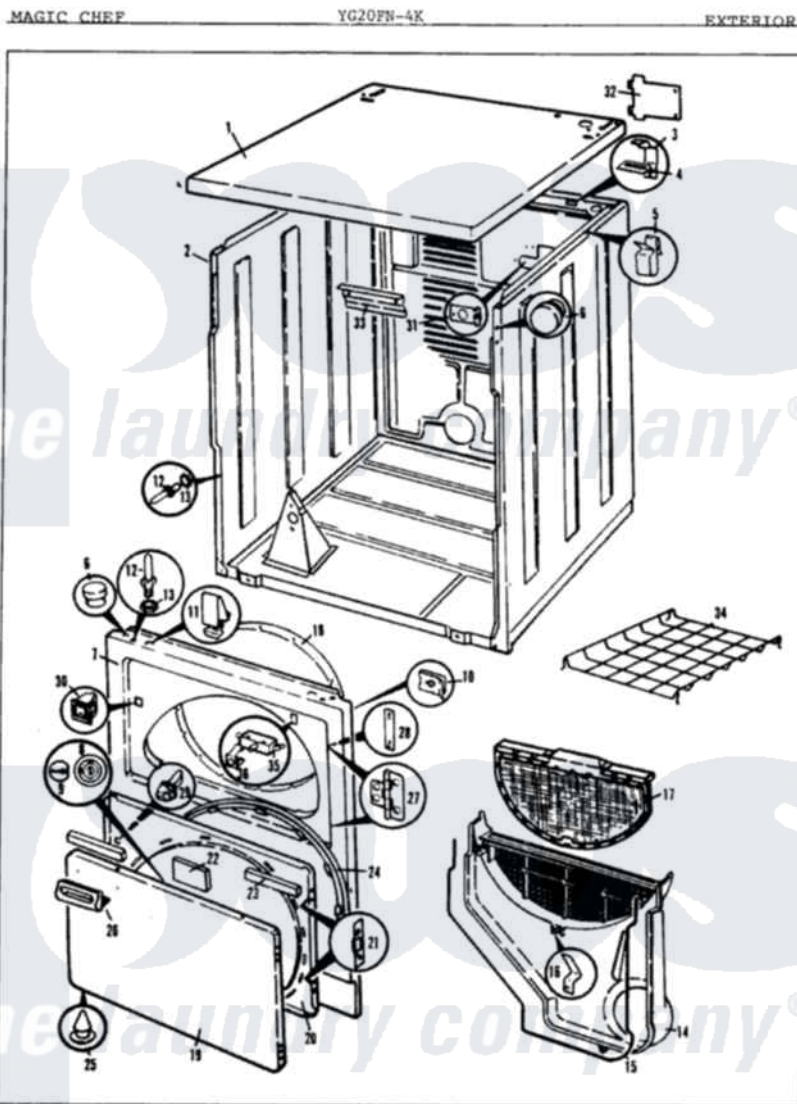

Magic Chef YG20FY4K 03 - EXTERIOR

Issued 2/88

Magic Chef [Residential Magic Chef YG20FY4K Dryer Parts](#) Parts Diagram 03 - EXTERIOR
 Click on the part number to view part

Item	Original Part Number	Replaced By	Status	Part Description
1	53-0314-25		Not Available	CABINET TOP
2	53-0160-25		Not Available	CABINET ASM
3	63-5712			Hinge, Cabinet Top
4	33-0930			Pad, Top Hinge
"	25-3092	90767		Screw, 8A X 3/8 HeX Washer Head Tapping
5	25-3034			Clip, Wiring
6	33-2653			Bumper, Cabinet
7	53-0727-25		Not Available	PANEL, FRONT (H WHT)GAS
8	53-0592		Not Available	CHROME PLUG
9	53-0593		Not Available	CHROME BUTTON
10	25-7820	489478		Screw, 8 X 1/2
"	25-7817		Not Available	CLIP, U-TYPE
11	25-7220			Clip, Cabinet Top
12	63-6148	53-0643		Pin, Locator
13	53-0200			Sleeve, Locator Pin
"	25-0224	3400029		Nut, Adapter Plate

14	53-0917	12001324	Duct Kit, Collector
"	25-7810	415013-35	Screw
15	53-0204		Seal
16	53-0123		Clip
17	53-0918		Filter, Lint
18	53-0282	31001637	Seal Assembly, Cylinder Front
19	53-0154-25	Not Available	PANEL, OUTER DOOR (H WHT)
20	53-0104	LA-1024	Inner Door Kit
21	53-0119		Clip, Hinge
22	53-0251	53-1490	Door Pad
23	53-0252	53-1491	Door Pad
24	25-7770	3196169	Screw, Element
"	53-0112	31001529	Seal, Door
25	25-3534	25-7889	Plug Button
26	53-0928	53-0927	Handle, Door
"	25-7810	415013-35	Screw
27	25-7809		Screw, No.6-20 1/2 Flthd Torx
"	53-0122	53-1492	Hinge, Dryer Door
28	53-0121	Not Available	TWIN NUT
"	LA-1003		Door Catch Kit
29	73-0033	LA-1003	Door Catch Kit
30	53-0187	LA-1003	Door Catch Kit
31	25-7828	489483	Screw 10-32 X 1/2
"	53-0135	Not Available	SUPPORT, POWER CORD
32	53-0284		Cover, Terminal
"	25-7857	90767	Screw, 8A X 3/8 HeX Washer Head Tapping
33	25-3457		Screw, Sems
"	53-0133		Shield, Heat
34	LA-1005		Switch Kit
"	53-0772	21001495	Rack, Drying
35	53-0147	53-0148	Switch, Door
36	63-5990	31001319	Clip, Switch