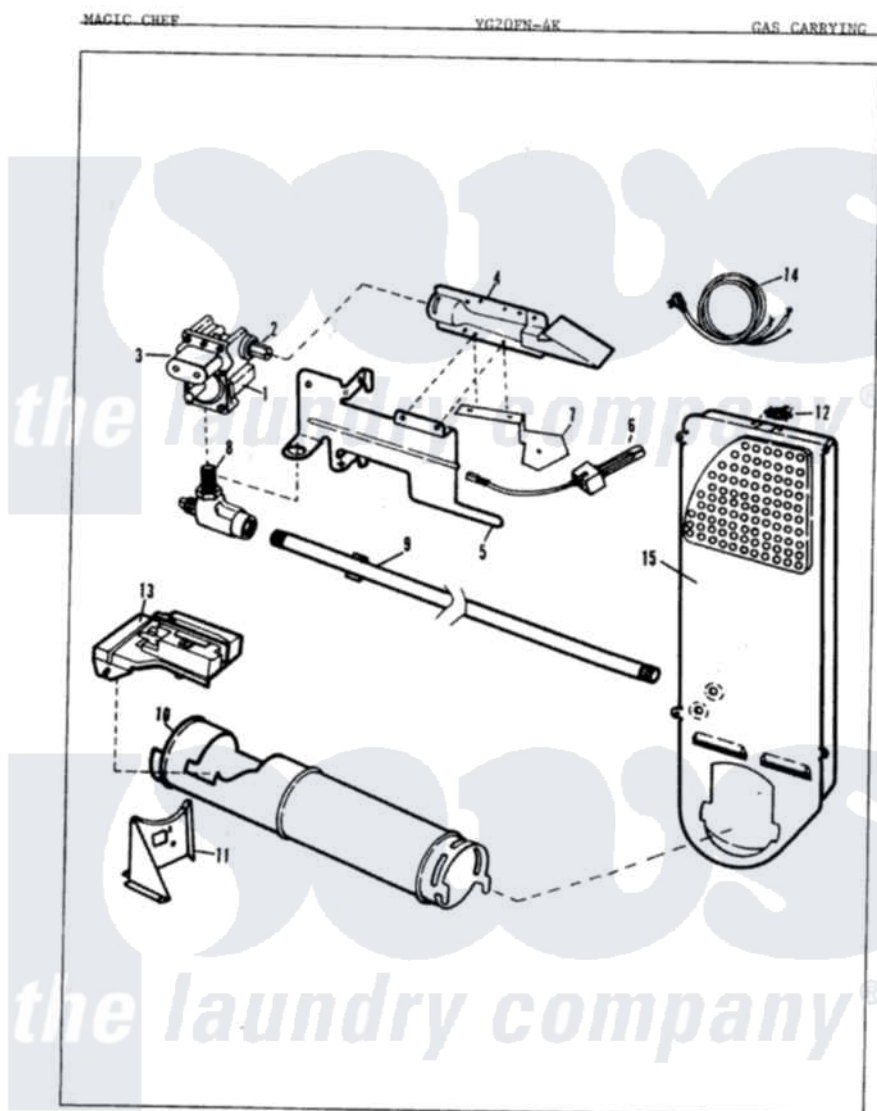

Magic Chef YG20FY4K 04 - GAS CARRYING

Magic Chef [Residential Magic Chef YG20FY4K Dryer Parts](#) Parts Diagram 04 - GAS CARRYING
 Click on the part number to view part

Item	Original Part Number	Replaced By	Status	Part Description
1	53-0194	306176		Valve, Gas
2	63-3570			Burner Orifice
3	63-6615	279834		Coil-Valve
"	Y00000000		Not Available	SEE NOTE SCREW, 8-32 X 7/16 (PURCHASE LOCALLY)
4	63-6682	31001784		Burner
5	53-0140			Mtg Bracket
"	25-7741	W10116760		Screw
6	53-0689	31001556		Igniter
7	25-2134	W10116760		Screw
"	25-3034			Clip, Wiring
"	53-0686		Not Available	BRACKET
"	25-7744	8281196		Screw
8	53-0101	31001042		Valve, Gas Shut Off
9	53-0173	31001777		Main Gas L
10	53-0138		Not Available	HEATER HOUSING
11	25-7741	W10116760		Screw

"	25-3092	90767	Screw, 8A X 3/8 HeX Washer Head Tapping
"	53-0139	Not Available	HEATER SUPPORT
12	53-0143	LA-1053	Fuse Kit, Thermal
"	25-0168		Screw
13	25-7741	W10116760	Screw
"	25-3092	90767	Screw, 8A X 3/8 HeX Washer Head Tapping
"	63-5013	338906	Radiant, Sensor
"	25-2134	W10116760	Screw
14	63-6259	31001547	Cord, Power
15	63-6766		Conversion Kit
"	53-0169	Not Available	INLET AIR DUCT