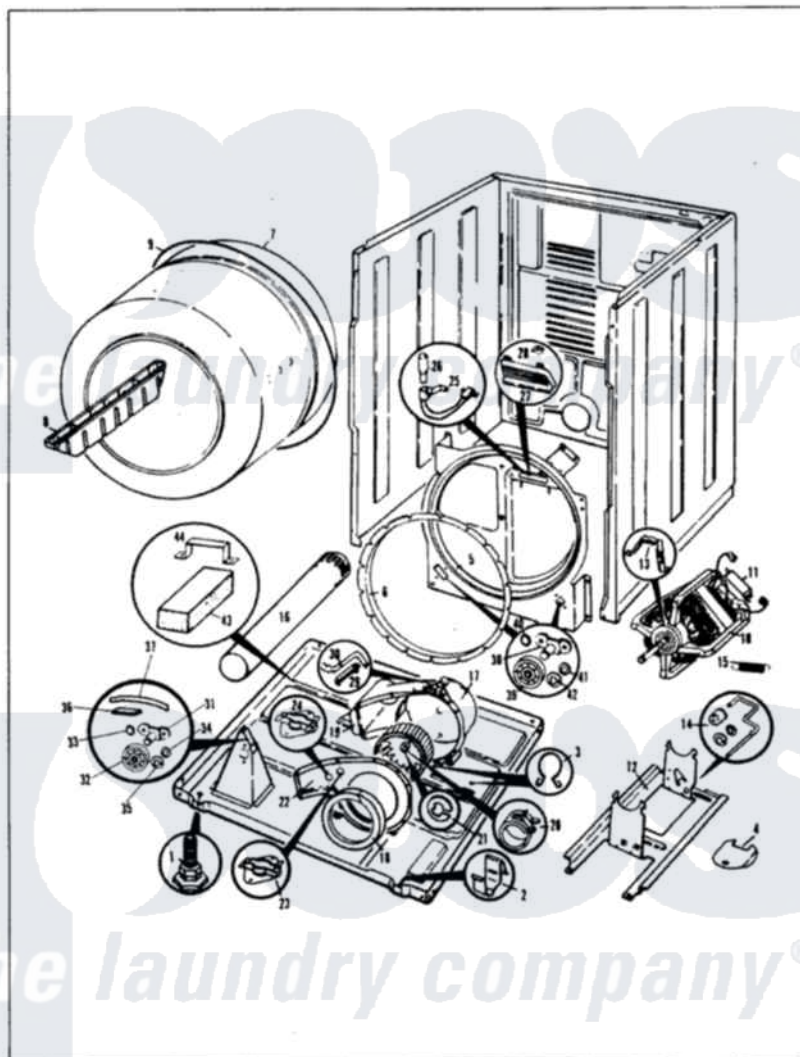

Magic Chef YG20FY5 02 - CYLINDER & DRIVE

MAGIC CHEF

YG20FN-5

CYLINDER & DRIVE

Issued 11/87

Magic Chef [Residential Magic Chef YG20FY5 Dryer Parts](#) Parts Diagram 02 - CYLINDER & DRIVE
 Click on the part number to view part

Item	Original Part Number	Replaced By	Status	Part Description
1	63-5519		Not Available	LEG, LEVELING
2	53-0120			Clip, Front Panel
3	25-7027	16515		Clip
4	53-0153		Not Available	SHIELD, WIRING
"	25-7741	W10116760		Screw
5	25-7733	681414		Screw, 10AB X 1/2
"	53-0175	LA-1054		Dryer Bulkhead Kit
6	53-0282	31001637		Seal Assembly, Cylinder Front
7	53-0178	53-1250		Cylinder
8	53-0117		Not Available	BAFFLE, GRAY
"	25-7759	3196164		Screw
9	LA-1004			Motor Mtg. Kit
"	53-0186	341241		Belt
10	53-0189	LA-1004		Motor Mtg. Kit
11	73-0467		Not Available	MOTOR SWITCH
"	53-0332			Motor Switch