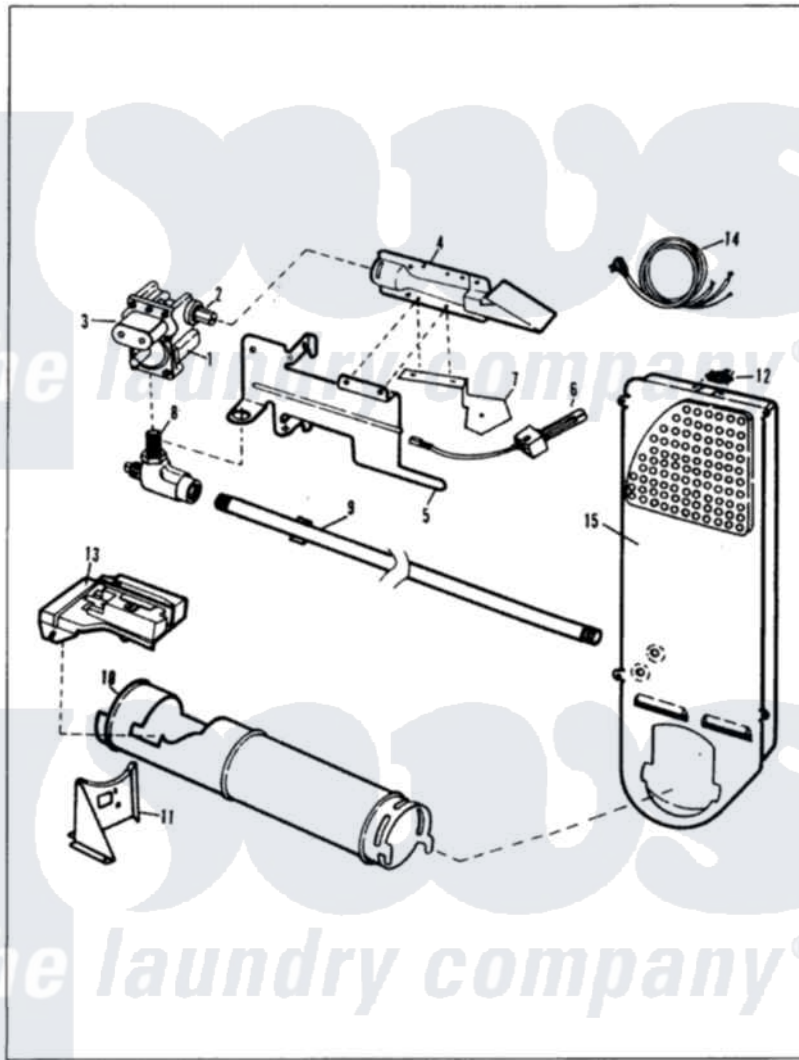

Magic Chef YG20FY5 04 - GAS CARRYING

MAGIC CHEF

YG20FN-5

GAS CARRYING

Issued 11/87

Magic Chef [Residential Magic Chef YG20FY5 Dryer Parts](#) Parts Diagram 04 - GAS CARRYING
 Click on the part number to view part

Item	Original Part Number	Replaced By	Status	Part Description
1	53-0194	306176		Valve, Gas
2	63-3570			Burner Orifice
3	63-6615	279834		Coil-Valve
"	Y00000000		Not Available	SEE NOTE SCREW, 8-32 X 7/16 (PURCHASE LOCALLY)
4	63-6682	31001784		Burner
5	53-0140			Mtg Bracket
"	25-7741	W10116760		Screw
6	53-0689	31001556		Igniter
7	25-2134	W10116760		Screw
"	25-3034			Clip, Wiring
"	53-0686		Not Available	BRACKET
"	25-7744	8281196		Screw
8	53-0101	31001042		Valve, Gas Shut Off
9	53-0173	31001777		Main Gas L
10	53-0138		Not Available	HEATER HOUSING
11	25-7741	W10116760		Screw

"	25-3092	90767	Screw, 8A X 3/8 HeX Washer Head Tapping
"	53-0139	Not Available	HEATER SUPPORT
12	53-0143	LA-1053	Fuse Kit, Thermal
"	25-0168		Screw
13	25-7741	W10116760	Screw
"	25-3092	90767	Screw, 8A X 3/8 HeX Washer Head Tapping
"	63-5013	338906	Radiant, Sensor
"	25-2134	W10116760	Screw
14	63-6259	31001547	Cord, Power
15	63-6766		Conversion Kit
"	53-0169	Not Available	INLET AIR DUCT