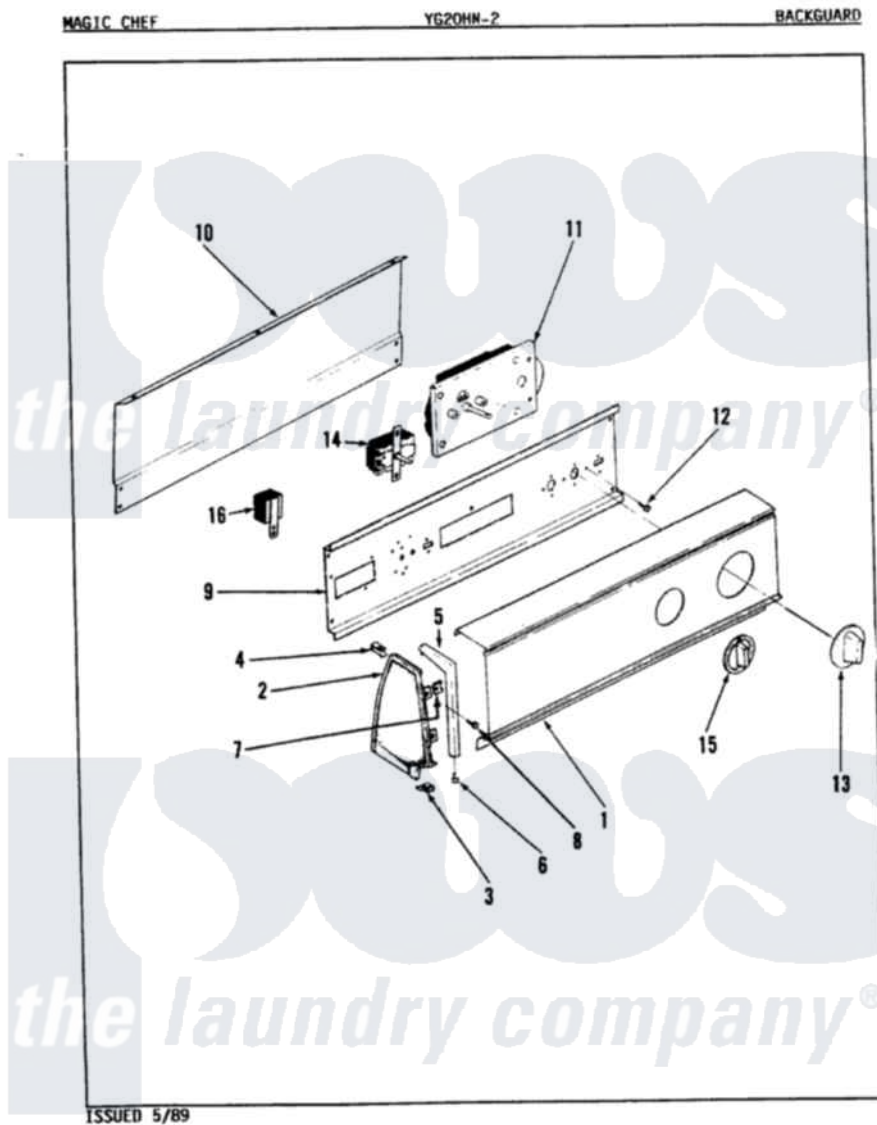

# Magic Chef YG20HA2 01 - CONTROL PANEL

ISSUED 5/89

Magic Chef [Residential Magic Chef YG20HA2 Dryer Parts](#) Parts Diagram 01 - CONTROL PANEL  
 Click on the part number to view part

Item	Original Part Number	Replaced By	Status	Part Description
1	53-1277		Not Available	CONTROL PANEL
2	<a href="#">53-0264</a>			RH Endcap
"	25-7649	<a href="#">910187</a>		Screw
"	<a href="#">25-7702</a>			Speedclip, End Cap To Control Panel
"	35-2487	<a href="#">21001451</a>		Cap- End
"	35-2488	<a href="#">21001452</a>		Cap- End
"	<a href="#">53-0265</a>			LH Endcap
3	<a href="#">25-7851</a>			Speedclip, End Cap To Top
"	25-7697	<a href="#">25-2219</a>		Screw
4	25-7435	<a href="#">33002917</a>		Screw, No.10-16
"	<a href="#">25-7852</a>			Speedclip, Rr Shld To End Cap
5	53-0277		Not Available	TRIM, END CAP (RT)
"	53-0278		Not Available	TRIM, END CAP (LT)
6	<a href="#">25-7760</a>			Screw
7	<a href="#">25-7702</a>			Speedclip, End Cap To Control

	<a href="#">25-1192</a>			Panel
8	25-3092	<a href="#">90767</a>		Screw, 8A X 3/8 HeX Washer Head Tapping
9	53-0365	<a href="#">53-1676</a>		Shield, Control
"	<a href="#">53-1676</a>			Shield, Control
10	35-2688	<a href="#">21001460</a>		Shield, Rear
"	53-0268	<a href="#">21001460</a>		Shield, Rear
11	<a href="#">53-1547</a>			Timer
"	53-0635		Not Available	TIMER MOTOR
"	<a href="#">53-1301</a>			Timer
12	25-0205	<a href="#">216412</a>		Screw, Bracket To Timer
13	53-1291	<a href="#">31001219</a>		Knob Ski
14	<a href="#">53-0456</a>			Switch, Selector
"	25-3092	<a href="#">90767</a>		Screw, 8A X 3/8 HeX Washer Head Tapping
15	35-2185	<a href="#">21001283</a>		Knob, Selector---Piq
16	53-1040		Not Available	MANUAL, USE & CARE
"	63-6731	<a href="#">53-1639</a>		Buzzer Assembly
"	25-3092	<a href="#">90767</a>		Screw, 8A X 3/8 HeX Washer Head Tapping