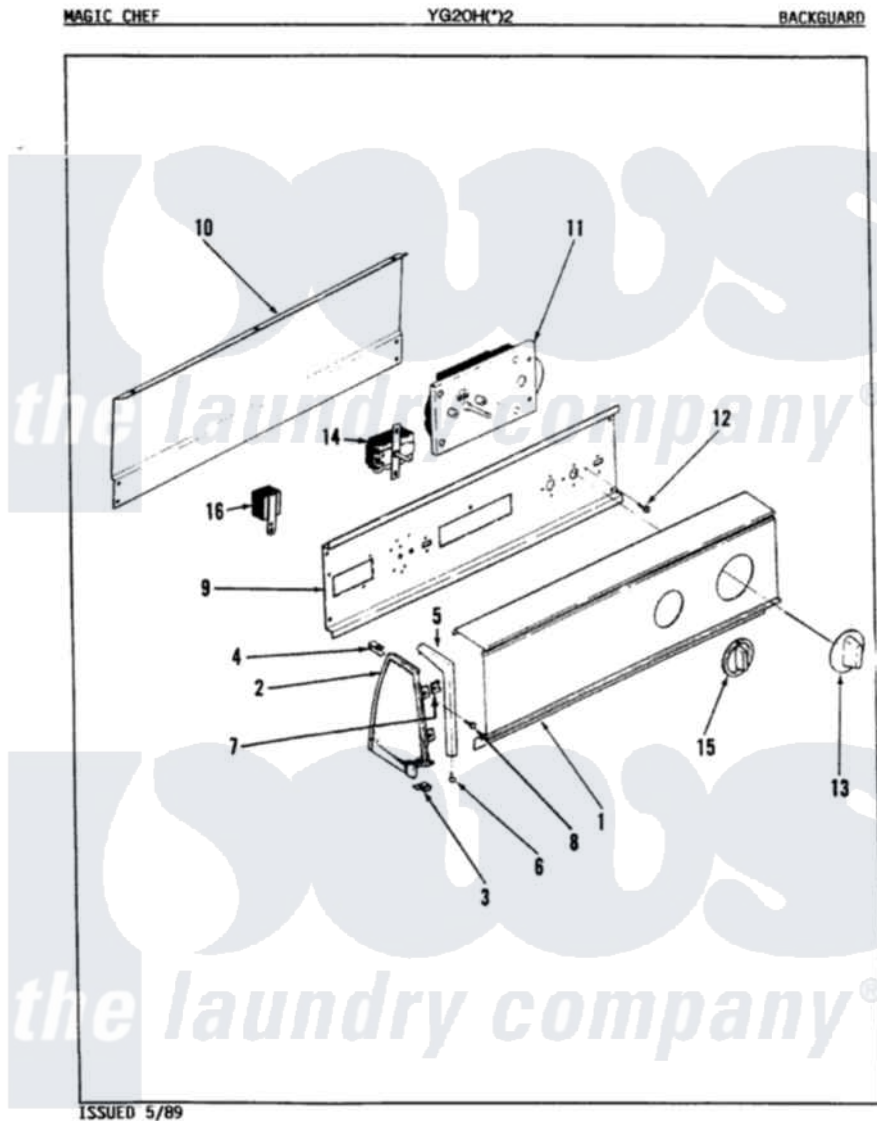

Magic Chef YG20HA2 02 - CONTROL PANEL (YG20H2)(REV. E)

ISSUED 5/89

Magic Chef [Residential Magic Chef YG20HA2 Dryer Parts](#) Parts Diagram 02 - CONTROL PANEL (YG20H2)(REV. E)
 Click on the part number to view part

Item	Original Part Number	Replaced By	Status	Part Description
1	53-1277		Not Available	CONTROL PANEL
2	35-2487	21001451		Cap- End
"	53-2488	31001109		Owners Man
"	25-7649	910187		Screw
"	25-7702			Speedclip, End Cap To Control Panel
3	25-7697	25-2219		Screw
"	25-7851			Speedclip, End Cap To Top
4	25-7435	33002917		Screw, No.10-16
5	53-0278		Not Available	TRIM, END CAP (LT)
"	53-0277		Not Available	TRIM, END CAP (RT)
6	25-7760			Screw
7	25-7702			Speedclip, End Cap To Control Panel
8	25-3092	90767		Screw, 8A X 3/8 HeX Washer Head Tapping
9	53-1676			Shield, Control

10	35-2688	21001460		Shield, Rear
11	53-0635		Not Available	TIMER MOTOR
"	53-1547			Timer
12	25-0205	216412		Screw, Bracket To Timer
13	53-1291	31001219		Knob Ski
14	53-0456			Switch, Selector
"	25-3092	90767		Screw, 8A X 3/8 HeX Washer Head Tapping
15	35-2185	21001283		Knob, Selector---Piq
16	63-6731	53-1639		Buzzer Assembly
"	53-1040		Not Available	MANUAL, USE & CARE
"	25-3092	90767		Screw, 8A X 3/8 HeX Washer Head Tapping