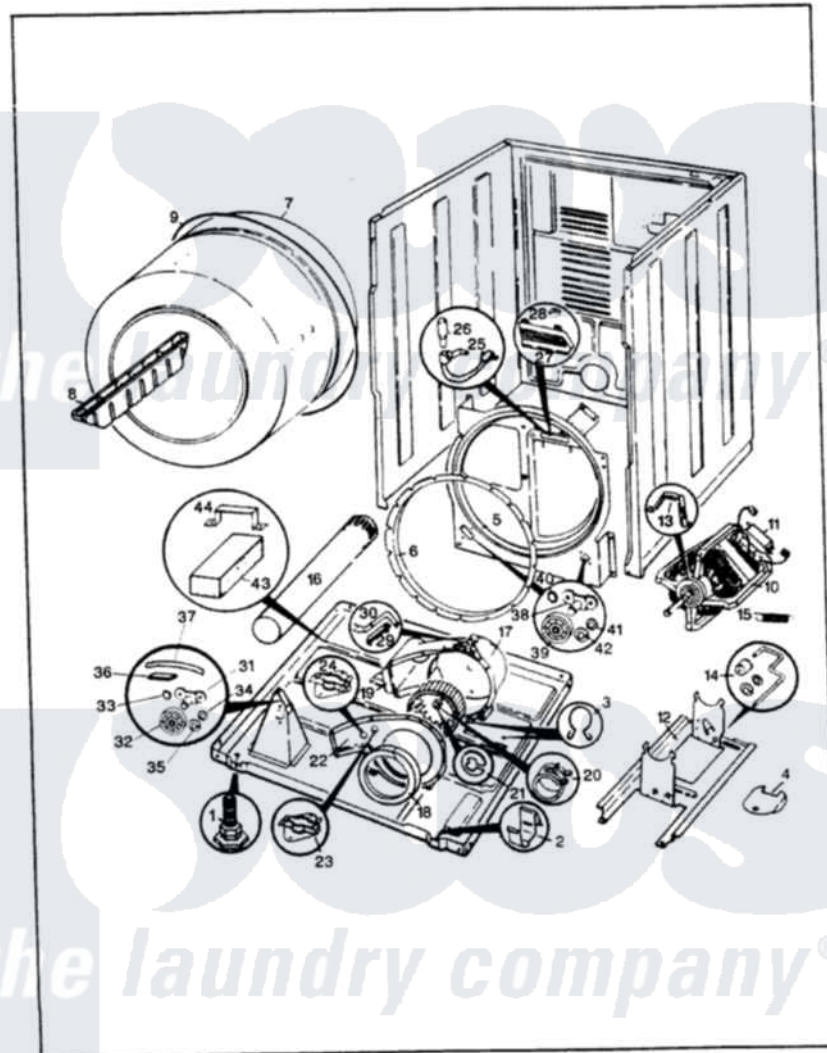

Magic Chef YG20HA2 03 - CYLINDER & DRIVE

MAGIC CHEF YG20HN-2 CYLINDER & DRIVE

ISSUED 5/89

Magic Chef [Residential Magic Chef YG20HA2 Dryer Parts](#) Parts Diagram 03 - CYLINDER & DRIVE
 Click on the part number to view part

Item	Original Part Number	Replaced By	Status	Part Description
1	63-5519		Not Available	LEG, LEVELING
2	53-0120			Clip, Front Panel
3	25-7027	16515		Clip
4	25-7741	W10116760		Screw
"	53-0153		Not Available	SHIELD, WIRING
5	25-7733	681414		Screw, 10AB X 1/2
"	53-1703	LA-1054		Dryer Bulkhead Kit
6	53-0282	31001637		Seal Assembly, Cylinder Front
7	53-0178	53-1250		Cylinder
8	53-0117		Not Available	BAFFLE, GRAY
"	25-7759	3196164		Screw
9	53-1080	341241		Belt
"	LA-1004			Motor Mtg. Kit
10	53-0189	LA-1004		Motor Mtg. Kit
11	53-0936	LA-1004		Motor Mtg. Kit
12	25-7811		Not Available	SCREW