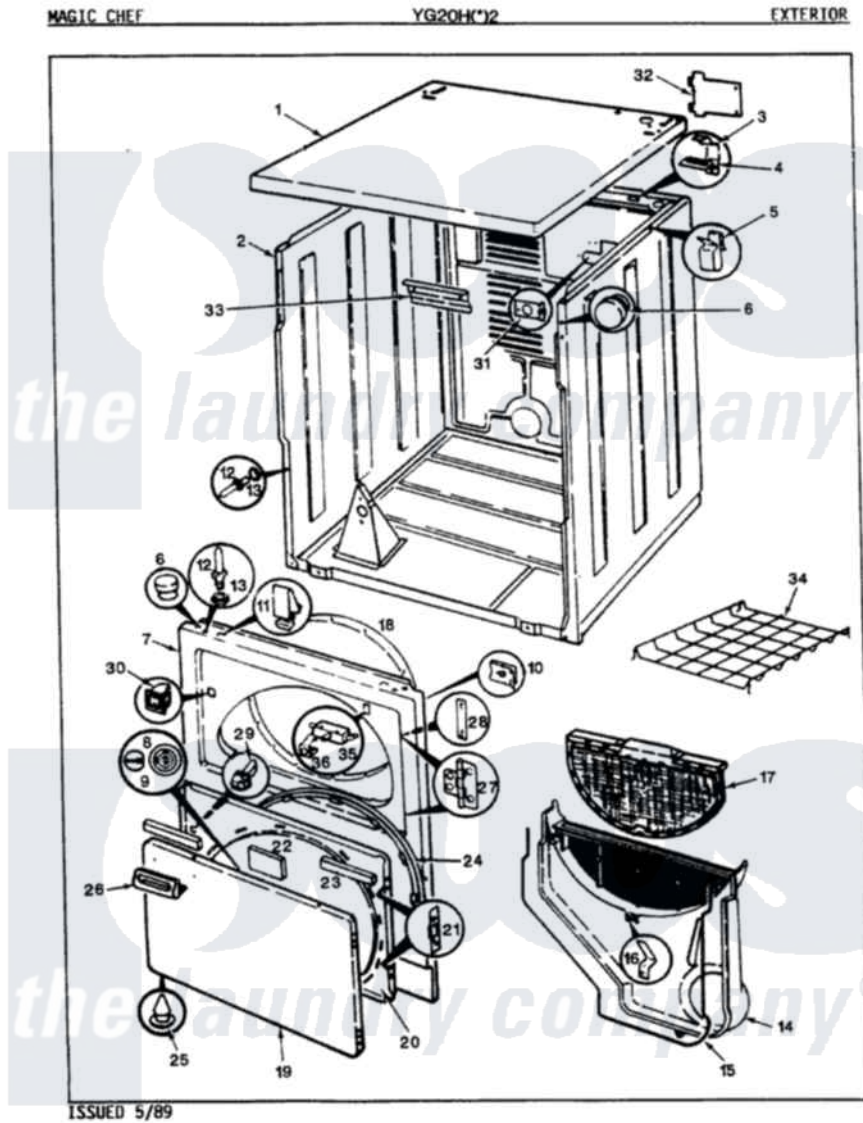

Magic Chef YG20HA2 04 - CYLINDER & DRIVE (YG20H2)(REV. E)

Magic Chef Residential Magic Chef YG20HA2 Dryer Parts Parts Diagram 04 - CYLINDER & DRIVE (YG20H2)(REV. E)
 Click on the part number to view part

Item	Original Part Number	Replaced By	Status	Part Description
1	63-5834		Not Available	LEG, LEVELING
2	53-0120			Clip, Front Panel
3	25-7027	16515		Clip
4	53-0153		Not Available	SHIELD, WIRING
"	25-7741	W10116760		Screw
5	25-7733	681414		Screw, 10AB X 1/2
"	53-1703	LA-1054		Dryer Bulkhead Kit
6	53-0282	31001637		Seal Assembly, Cylinder Front
7	53-0178	53-1250		Cylinder
8	53-0117		Not Available	BAFFLE, GRAY
"	25-7759	3196164		Screw
9	53-1080	341241		Belt
"	LA-1004			Motor Mtg. Kit
10	53-0189	LA-1004		Motor Mtg. Kit
11	53-0693	53-0332		Motor Switch
12	25-7811		Not Available	SCREW