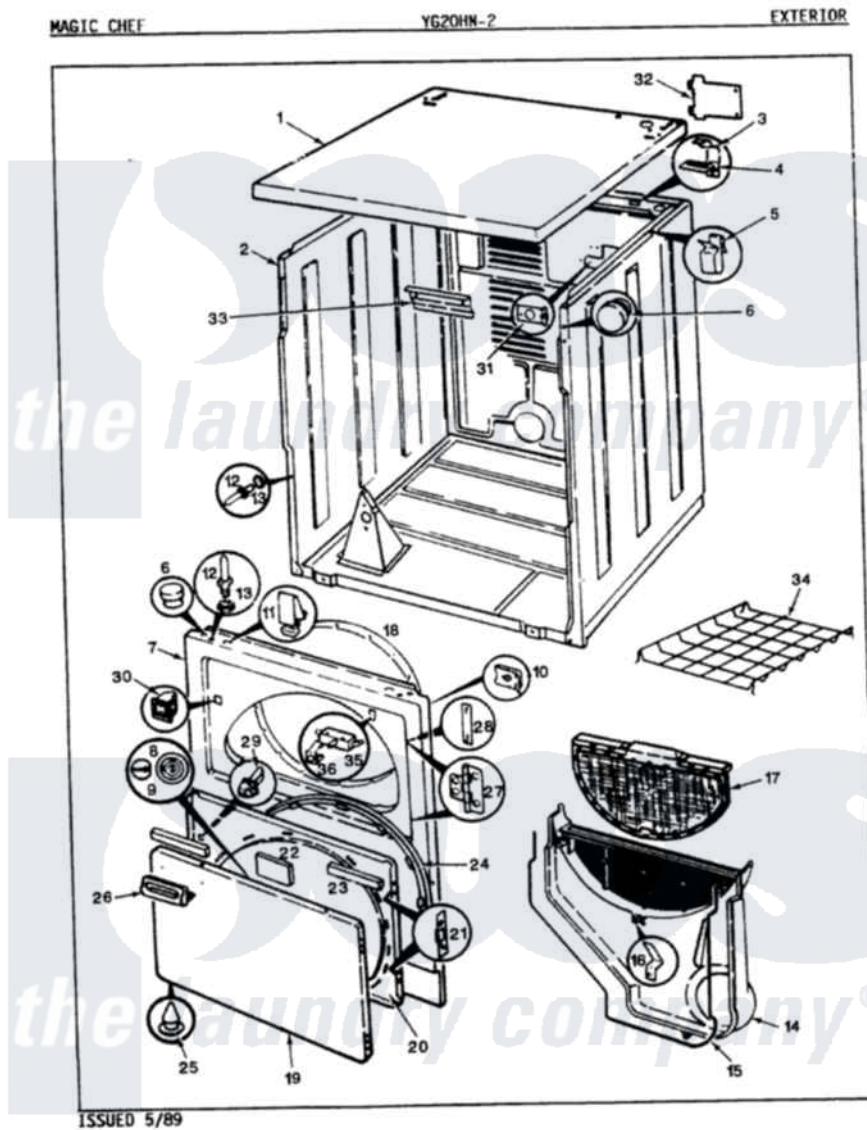

# Magic Chef YG20HA2 05 - EXTERIOR

ISSUED 5/89

Magic Chef [Residential Magic Chef YG20HA2 Dryer Parts](#) Parts Diagram 05 - EXTERIOR  
 Click on the part number to view part

Item	Original Part Number	Replaced By	Status	Part Description
1	53-1711-24	<a href="#">53-2435-24</a>		Top, Cabinet
"	53-0314-24	<a href="#">53-2435-24</a>		Top, Cabinet
2	53-0160-24	<a href="#">31001715</a>		Cabinet And Base Assembly
3	<a href="#">63-5712</a>			Hinge, Cabinet Top
4	<a href="#">33-0930</a>			Pad, Top Hinge
"	25-3092	<a href="#">90767</a>		Screw, 8A X 3/8 HeX Washer Head Tapping
5	<a href="#">25-3034</a>			Clip, Wiring
6	<a href="#">33-2653</a>			Bumper, Cabinet
8	53-0161		Not Available	PLUG, GAS ACCESS (ALM)
9	53-0162		Not Available	BUTTON, GAS ACCESS (ALM)
10	25-7820	<a href="#">489478</a>		Screw, 8 X 1/2
"	25-7817		Not Available	CLIP, U-TYPE
11	<a href="#">25-7220</a>			Clip, Cabinet Top
12	63-6148	<a href="#">53-0643</a>		Pin, Locator
13	25-0224	<a href="#">3400029</a>		Nut, Adapter Plate