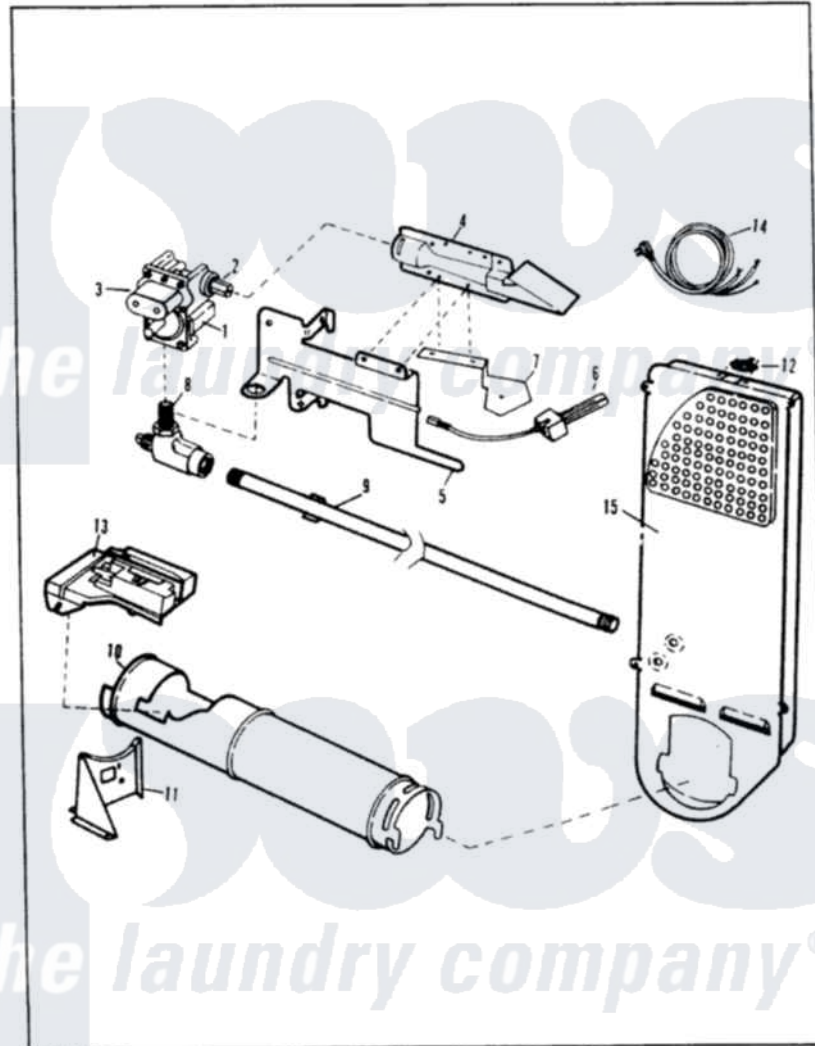

Magic Chef YG20HA2 06 - GAS CARRYING

MAGIC CHEF

YG20HN-2

GAS CARRYING

ISSUED 5/89

Magic Chef [Residential Magic Chef YG20HA2 Dryer Parts](#) Parts Diagram 06 - GAS CARRYING
Click on the part number to view part

Item	Original Part Number	Replaced By	Status	Part Description
1	53-0194	306176		Valve, Gas
2	63-3570			Burner Orifice
3	63-6615	279834		Coil-Valve
4	63-6682	31001784		Burner
5	25-7741	W10116760		Screw
"	25-7741	W10116760		Screw
"	53-0140			Mtg Bracket
6	53-0689	31001556		Igniter
7	25-3034			Clip, Wiring
"	25-2134	W10116760		Screw
"	25-7744	8281196		Screw
"	53-0686		Not Available	BRACKET
8	53-0101	31001042		Valve, Gas Shut Off
9	53-0173	31001777		Main Gas L
10	53-0138		Not Available	HEATER HOUSING
11	25-3092	90767		Screw, 8A X 3/8 HeX Washer Head Tapping