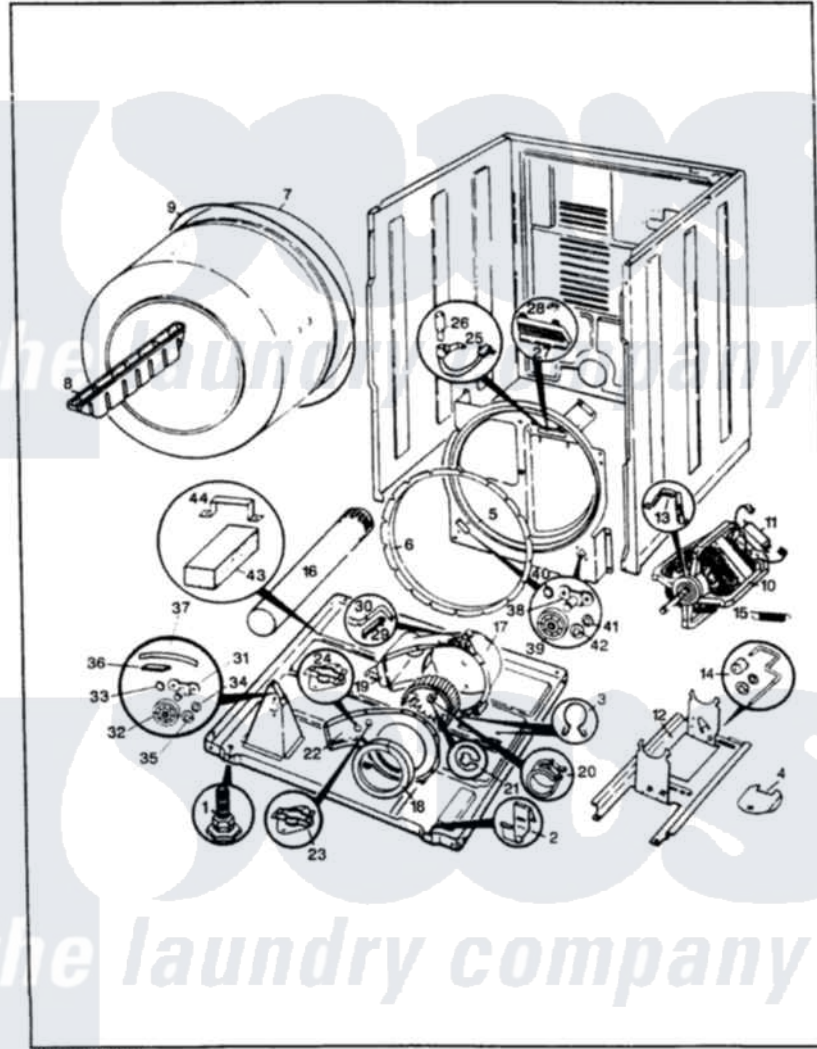

Magic Chef YG20HA2 07 - GAS CARRYING (YG20H2)(REV. E)

MAGIC CHEF

YG20H2

CYLINDER & DRIVE

ISSUED 5/89

Magic Chef Residential Magic Chef YG20HA2 Dryer Parts Parts Diagram 07 - GAS CARRYING (YG20H2)(REV. E)
 Click on the part number to view part

Item	Original Part Number	Replaced By	Status	Part Description
1	53-0194	306176		Valve, Gas
2	63-3570			Burner Orifice
3	63-6615	279834		Coil-Valve
4	63-6682	31001784		Burner
5	25-7741	W10116760		Screw
"	53-0140			Mtg Bracket
6	53-0689	31001556		Igniter
7	25-7744	8281196		Screw
"	53-0686		Not Available	BRACKET
"	25-3034			Clip, Wiring
"	25-2134	W10116760		Screw
8	53-0101	31001042		Valve, Gas Shut Off
9	53-0173	31001777		Main Gas L
10	53-1884			Housing, Heater
"	25-3032		Not Available	WIRING CLIP
11	25-7741	W10116760		Screw

"	53-0139		Not Available	HEATER SUPPORT
"	25-3092	90767		Screw, 8A X 3/8 HeX Washer Head Tapping
12	25-0168			Screw
"	53-0143	LA-1053		Fuse Kit, Thermal
13	25-7741	W10116760		Screw
"	25-3092	90767		Screw, 8A X 3/8 HeX Washer Head Tapping
"	63-5013	338906		Radiant, Sensor
"	25-2134	W10116760		Screw
14	63-6259	31001547		Cord, Power
15	53-0169		Not Available	INLET AIR DUCT
16	LA-1053			Fuse Kit, Thermal
"	53-1096	LA-1053		Fuse Kit, Thermal
"	63-6766			Conversion Kit