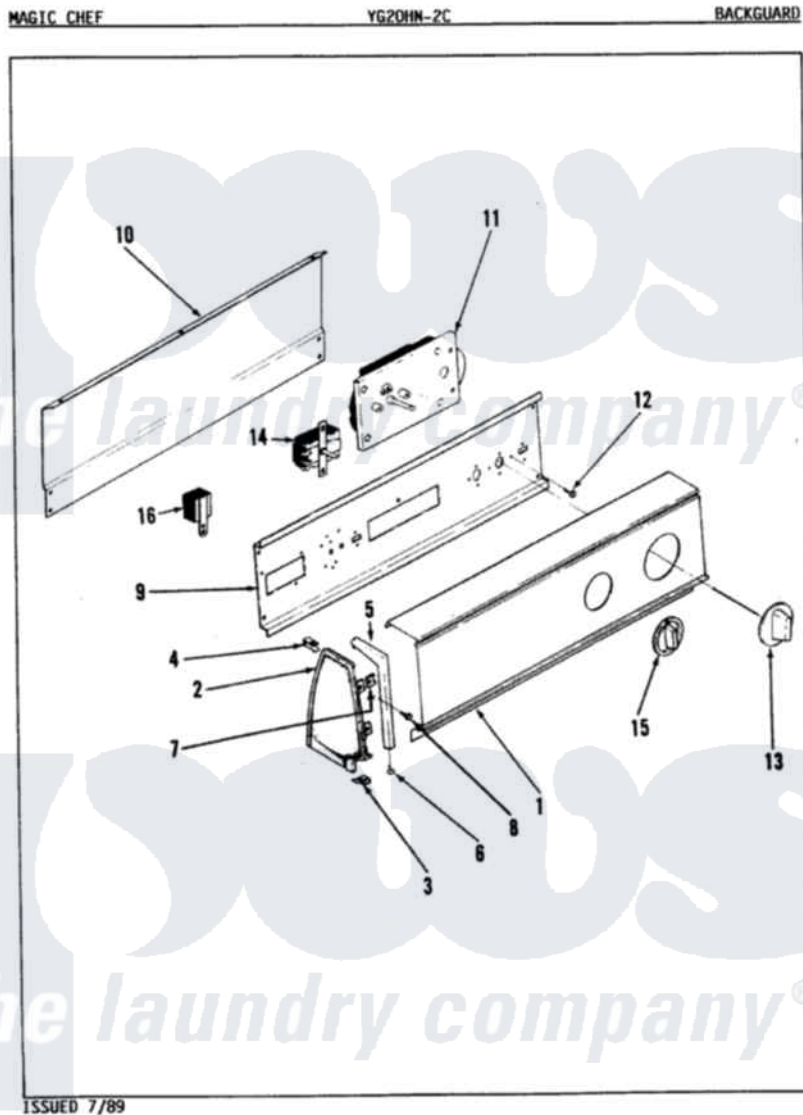

Magic Chef YG20HA2C 01 - CONTROL PANEL (REV. A-D)

Magic Chef [Residential Magic Chef YG20HA2C Dryer Parts](#) Parts Diagram 01 - CONTROL PANEL (REV. A-D)
 Click on the part number to view part

Item	Original Part Number	Replaced By	Status	Part Description
1	53-1277		Not Available	CONTROL PANEL
2	53-0264			RH Endcap
"	25-7649	910187		Screw
"	25-7702			Speedclip, End Cap To Control Panel
"	35-2487	21001451		Cap- End
"	35-2488	21001452		Cap- End
"	53-0265			LH Endcap
3	25-7697	25-2219		Screw
"	25-7851			Speedclip, End Cap To Top
4	25-7852			Speedclip, Rr Shld To End Cap
"	25-7435	33002917		Screw, No.10-16
5	53-0278		Not Available	TRIM, END CAP (LT)
"	53-0277		Not Available	TRIM, END CAP (RT)
6	25-7760			Screw
7	25-7702			Speedclip, End Cap To Control

	25-1192			Panel
8	25-3092	90767		Screw, 8A X 3/8 HeX Washer Head Tapping
9	53-1676			Shield, Control
"	53-0365	53-1676		Shield, Control
10	35-2688	21001460		Shield, Rear
"	53-0268	21001460		Shield, Rear
11	53-1301			Timer
"	53-1547			Timer
"	63-6752		Not Available	TIMER MOTOR
12	25-0205	216412		Screw, Bracket To Timer
13	53-1529	31001219		Knob Ski
14	53-0456			Switch, Selector
"	25-3092	90767		Screw, 8A X 3/8 HeX Washer Head Tapping
15	35-2185	21001283		Knob, Selector---Piq
16	53-1529	31001219		Knob Ski
"	63-6731	53-1639		Buzzer Assembly
"	25-3092	90767		Screw, 8A X 3/8 HeX Washer Head Tapping
17	63-5577-1		Not Available	MANUAL, USE & CARE