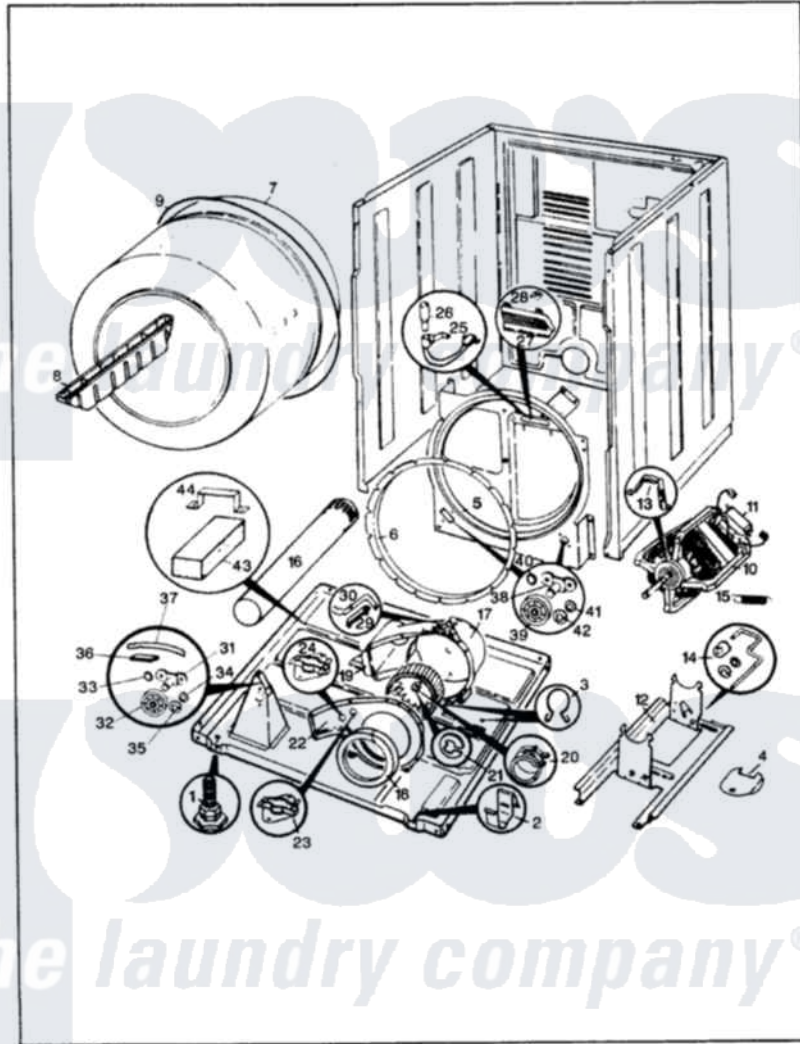

# Magic Chef YG20HA2C 02 - CYLINDER & DRIVE (REV. A-D)

MAGIC CHEF YG20HM-2C CYLINDER & DRIVE

ISSUED 7/89

Magic Chef Residential Magic Chef YG20HA2C Dryer Parts Parts Diagram 02 - CYLINDER & DRIVE (REV. A-D)  
 Click on the part number to view part

Item	Original Part Number	Replaced By	Status	Part Description
1	63-5519		Not Available	LEG, LEVELING
2	<a href="#">53-0120</a>			Clip, Front Panel
3	25-7027	<a href="#">16515</a>		Clip
4	25-7741	<a href="#">W10116760</a>		Screw
"	53-0153		Not Available	SHIELD, WIRING
5	25-7733	<a href="#">681414</a>		Screw, 10AB X 1/2
"	53-0131	<a href="#">LA-1054</a>		Dryer Bulkhead Kit
6	53-0282	<a href="#">31001637</a>		Seal Assembly, Cylinder Front
7	53-0178	<a href="#">53-1250</a>		Cylinder
8	53-0117		Not Available	BAFFLE, GRAY
"	25-7759	<a href="#">3196164</a>		Screw
9	53-1080	<a href="#">341241</a>		Belt
"	<a href="#">LA-1004</a>			Motor Mtg. Kit
10	53-1041	<a href="#">LA-1004</a>		Motor Mtg. Kit
11	53-0936	<a href="#">LA-1004</a>		Motor Mtg. Kit
12	25-7811		Not Available	SCREW