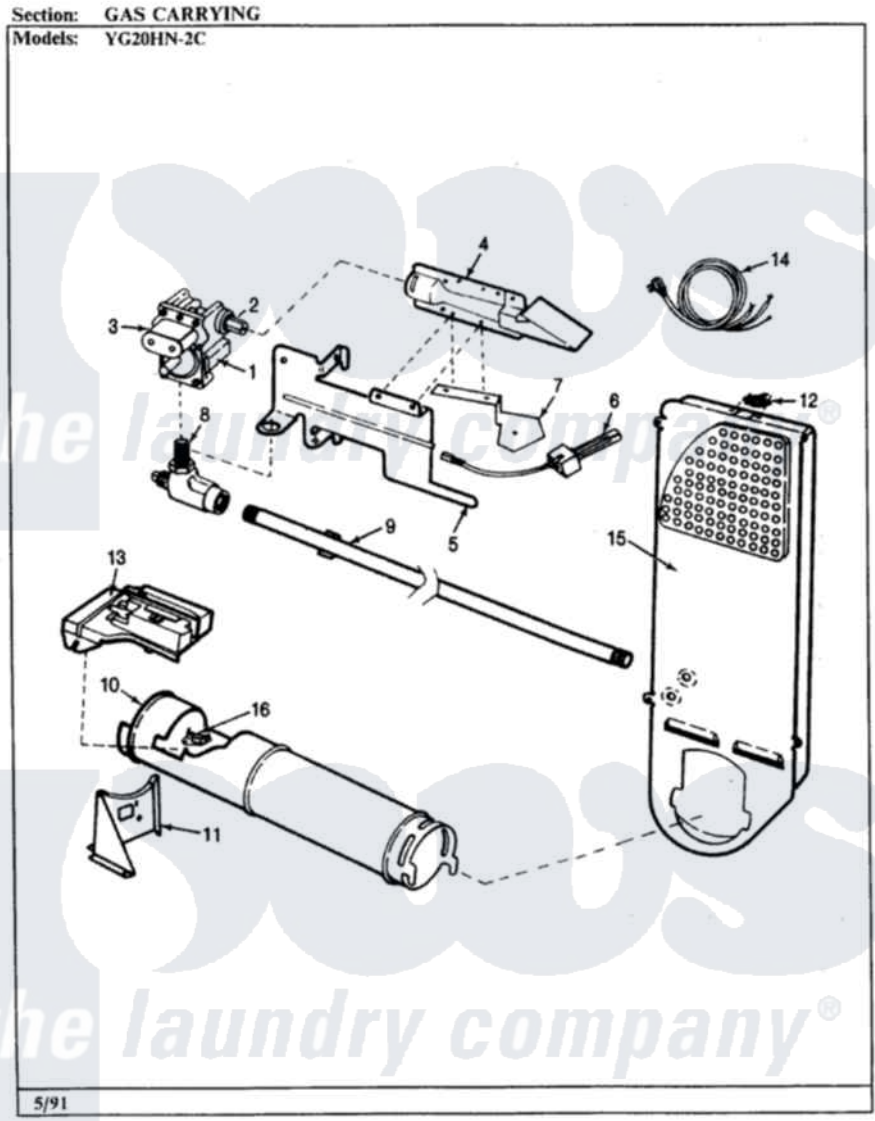

Magic Chef YG20HA2C 03 - GAS CARRYING (REV. A-D)

Magic Chef [Residential Magic Chef YG20HA2C Dryer Parts](#) Parts Diagram 03 - GAS CARRYING (REV. A-D)
Click on the part number to view part

Item	Original Part Number	Replaced By	Status	Part Description
1	53-0194	306176		Valve, Gas
2	63-3570			Burner Orifice
3	63-6615	279834		Coil-Valve
4	63-6682	31001784		Burner
5	25-7741	W10116760		Screw
"	53-0140			Mtg Bracket
6	53-0689	31001556		Igniter
7	25-7744	8281196		Screw
"	53-0686		Not Available	BRACKET
"	25-3034			Clip, Wiring
"	25-2134	W10116760		Screw
8	53-0101	31001042		Valve, Gas Shut Off
9	53-0173	31001777		Main Gas L
10	53-1884			Housing, Heater
"	53-0138		Not Available	HEATER HOUSING
"	25-3032		Not Available	WIRING CLIP

11	25-7741	W10116760		Screw
"	25-3092	90767		Screw, 8A X 3/8 HeX Washer Head Tapping
"	53-0139		Not Available	HEATER SUPPORT
12	25-0168			Screw
"	53-0143	LA-1053		Fuse Kit, Thermal
13	25-7741	W10116760		Screw
"	25-3092	90767		Screw, 8A X 3/8 HeX Washer Head Tapping
"	63-5013	338906		Radiant, Sensor
"	25-2134	W10116760		Screw
14	63-6259	31001547		Cord, Power
15	53-0169		Not Available	INLET AIR DUCT
16	LA-1053			Fuse Kit, Thermal
"	53-1096	LA-1053		Fuse Kit, Thermal
"	63-6766			Conversion Kit