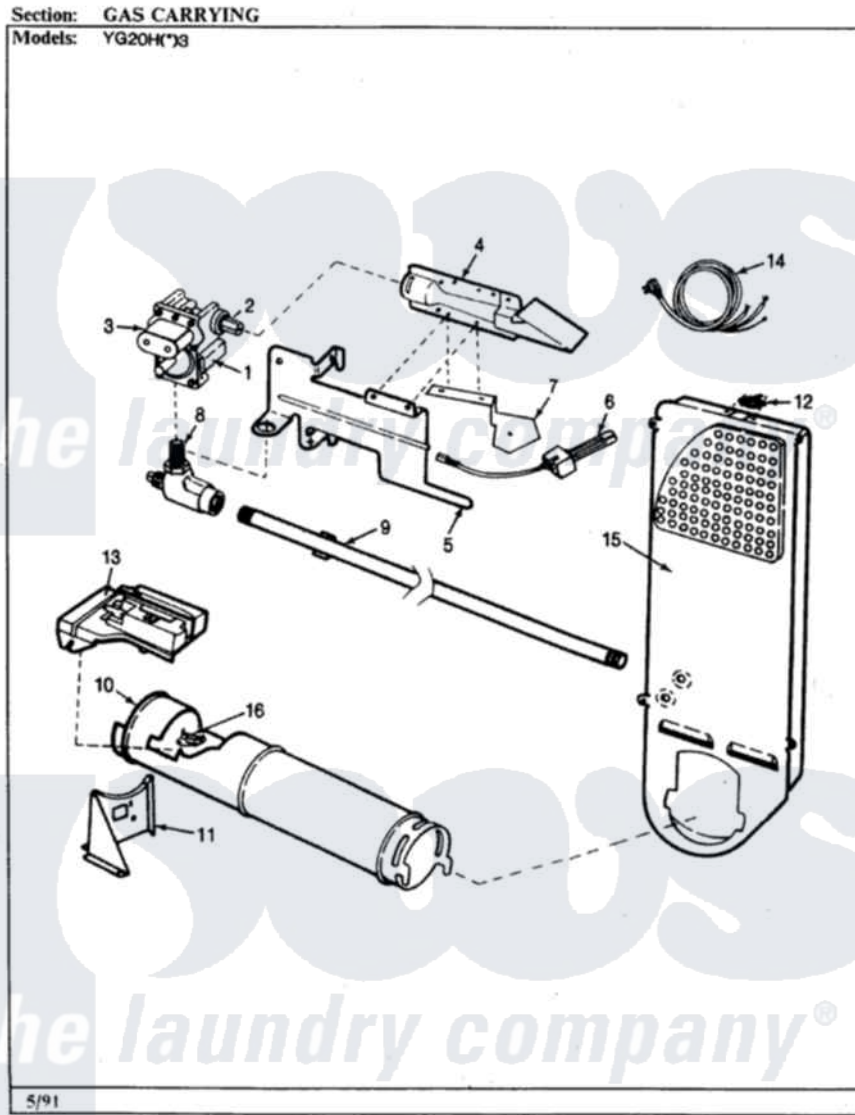

Magic Chef YG20HA3 03 - CONTROL PANEL (YG20H3)(REV. E-H)

Magic Chef Residential Magic Chef YG20HA3 Dryer Parts Parts Diagram 03 - CONTROL PANEL (YG20H3)(REV. E-H)
Click on the part number to view part

Item	Original Part Number	Replaced By	Status	Part Description
1	53-1820		Not Available	CONTROL PANEL
2	35-2487	21001451		Cap- End
"	25-7649	910187		Screw
"	25-7697	25-2219		Screw
"	25-7702			Speedclip, End Cap To Control Panel
"	25-7851			Speedclip, End Cap To Top
"	35-2488	21001452		Cap- End
3	25-7697	25-2219		Screw
"	25-7851			Speedclip, End Cap To Top
4	25-7435	33002917		Screw, No.10-16
"	25-7852			Speedclip, Rr Shld To End Cap
5	53-0277		Not Available	TRIM, END CAP (RT)
"	53-0278		Not Available	TRIM, END CAP (LT)
6	25-7760			Screw
7	25-7702			Speedclip, End Cap To Control

7	25-1102			Panel
8	25-3092	90767		Screw, 8A X 3/8 HeX Washer Head Tapping
9	53-1676			Shield, Control
10	35-2688	21001460		Shield, Rear
11	63-6752		Not Available	TIMER MOTOR
"	53-1303		Not Available	TIMER
"	53-1758			Timer
12	25-0205	216412		Screw, Bracket To Timer
13	53-1529	31001219		Knob Ski
14	25-3092	90767		Screw, 8A X 3/8 HeX Washer Head Tapping
"	53-0344		Not Available	SWITCH, TEMPERATURE
15	35-2185	21001283		Knob, Selector---Piq
16	63-6731	53-1639		Buzzer Assembly
"	25-3092	90767		Screw, 8A X 3/8 HeX Washer Head Tapping
"	53-1442		Not Available	MANUAL, USE & CARE