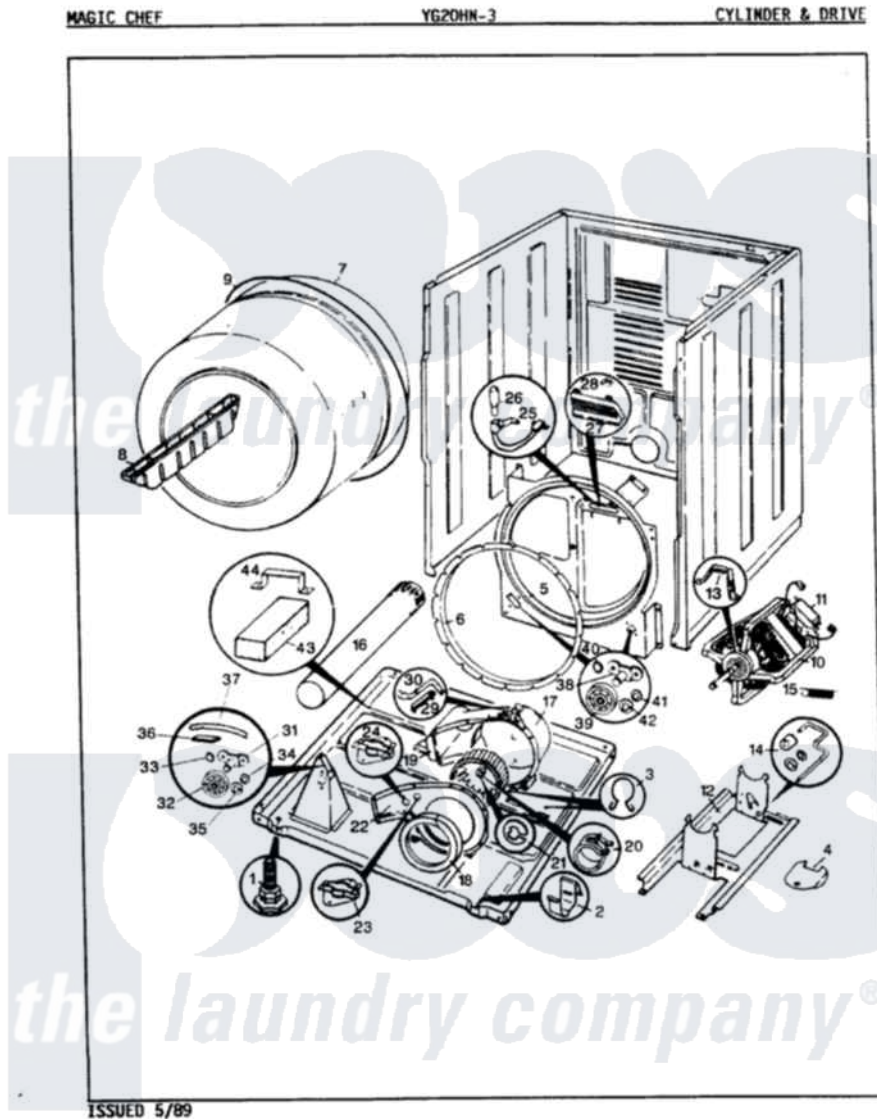

Magic Chef YG20HA3 04 - CYLINDER & DRIVE

Magic Chef [Residential Magic Chef YG20HA3 Dryer Parts](#) Parts Diagram 04 - CYLINDER & DRIVE
 Click on the part number to view part

Item	Original Part Number	Replaced By	Status	Part Description
1	63-5519		Not Available	LEG, LEVELING
2	53-0120			Clip, Front Panel
3	25-7027	16515		Clip
4	53-0153		Not Available	SHIELD, WIRING
"	25-7741	W10116760		Screw
5	53-1709	LA-1054		Dryer Bulkhead Kit
"	25-7733	681414		Screw, 10AB X 1/2
6	53-0282	31001637		Seal Assembly, Cylinder Front
7	53-1250			Cylinder
"	53-1512		Not Available	BELT, DRIVE
8	25-7759	3196164		Screw
"	Y02100002		Not Available	BAFFLE (WHT)
9	LA-1004			Motor Mtg. Kit
"	53-1080	341241		Belt
10	53-0189	LA-1004		Motor Mtg. Kit
11	53-0936	LA-1004		Motor Mtg. Kit