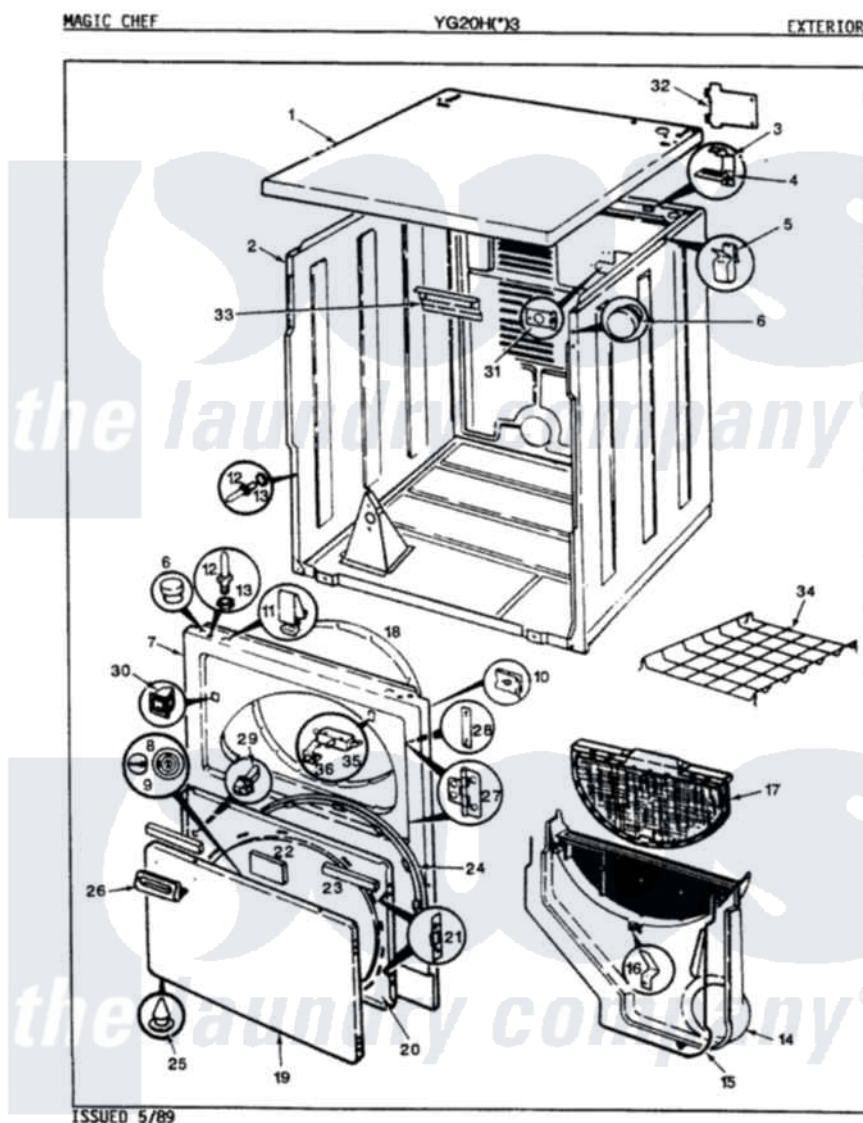

Magic Chef YG20HA3 05 - CYLINDER & DRIVE (YG20H3)(REV. E-H)

Magic Chef Residential Magic Chef YG20HA3 Dryer Parts Parts Diagram 05 - CYLINDER & DRIVE (YG20H3)(REV. E-H)

Click on the part number to view part

Item	Original Part Number	Replaced By	Status	Part Description
1	63-5834		Not Available	LEG, LEVELING
2	53-0120			Clip, Front Panel
3	25-7027	16515		Clip
4	53-0153		Not Available	SHIELD, WIRING
"	25-7741	W10116760		Screw
5	25-7733	681414		Screw, 10AB X 1/2
"	Y02100001	LA-1054		Dryer Bulkhead Kit
6	53-0282	31001637		Seal Assembly, Cylinder Front
7	53-1250			Cylinder
8	Y02100002		Not Available	BAFFLE (WHT)
"	25-7759	3196164		Screw
9	LA-1004			Motor Mtg. Kit
"	53-1080	341241		Belt
10	53-0189	LA-1004		Motor Mtg. Kit
11	53-0693	53-0332		Motor Switch
12	53-0852		Not Available	MOTOR BRACKET