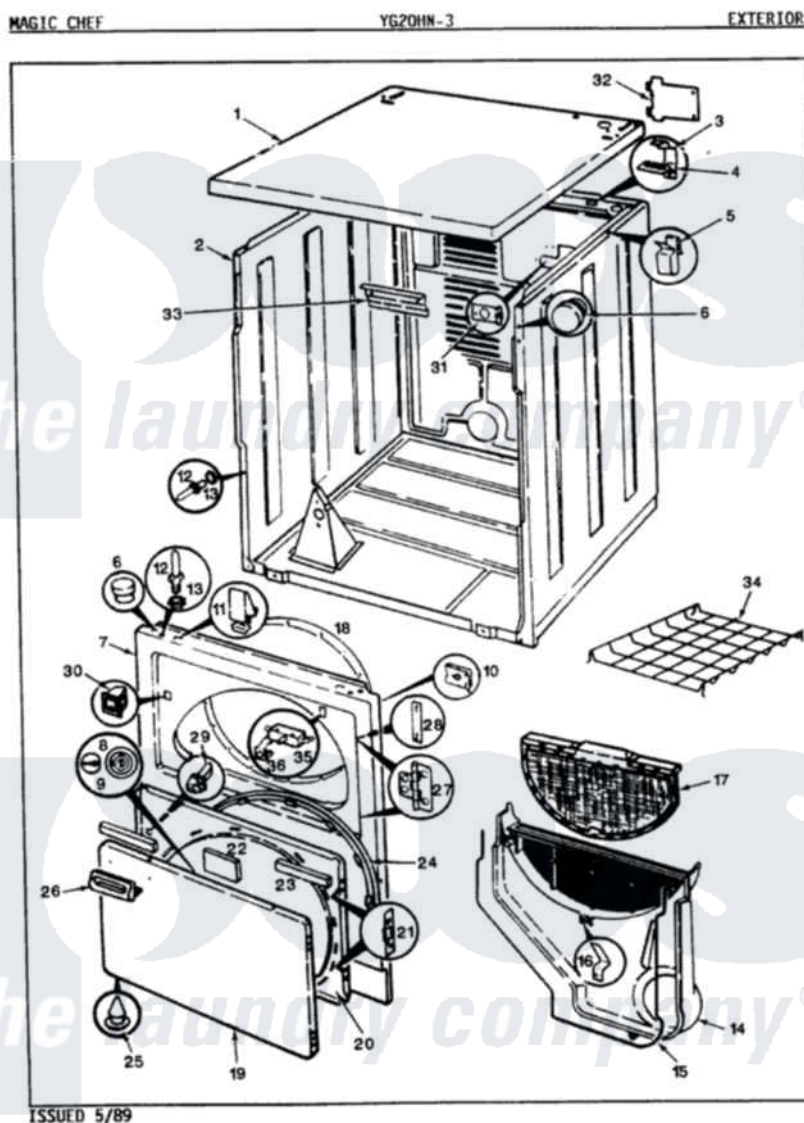

Magic Chef YG20HA3 06 - EXTERIOR

Magic Chef [Residential Magic Chef YG20HA3 Dryer Parts](#) Parts Diagram 06 - EXTERIOR
 Click on the part number to view part

Item	Original Part Number	Replaced By	Status	Part Description
1	53-0314-24	53-2435-24		Top, Cabinet
"	53-1711-24	53-2435-24		Top, Cabinet
2	53-0160-24	31001715		Cabinet And Base Assembly
3	63-5712			Hinge, Cabinet Top
4	25-3092	90767		Screw, 8A X 3/8 HeX Washer Head Tapping
"	33-0930			Pad, Top Hinge
5	25-3034			Clip, Wiring
6	33-2653			Bumper, Cabinet
7	53-0727-24		Not Available	PANEL, FRONT (ALM)GAS
8	53-0161		Not Available	PLUG, GAS ACCESS (ALM)
9	53-0162		Not Available	BUTTON, GAS ACCESS (ALM)
10	25-7820	489478		Screw, 8 X 1/2
"	25-7817		Not Available	CLIP, U-TYPE
11	25-7220			Clip, Cabinet Top
12	63-6148	53-0643		Pin, Locator

13	53-0200		Sleeve, Locator Pin
"	25-0224	3400029	Nut, Adapter Plate
14	25-7810	415013-35	Screw
"	53-0917	12001324	Duct Kit, Collector
"	53-1299	12001324	Duct Kit, Collector
15	53-0204		Seal
"	53-1298	Not Available	SEAL
16	53-0123		Clip
17	53-0918		Filter, Lint
18	53-0282	31001637	Seal Assembly, Cylinder Front
19	53-0154-24		Panel, Outer Door
20	53-0104	LA-1024	Inner Door Kit
21	53-0119		Clip, Hinge
22	53-0251	53-1490	Door Pad
23	53-0252	53-1491	Door Pad
24	53-0112	31001529	Seal, Door
"	25-7770	3196169	Screw, Element
25	25-3534	25-7889	Plug Button
26	53-0928	53-0927	Handle, Door
"	25-7810	415013-35	Screw
27	25-7809		Screw, No.6-20 1/2 Flthd Torx
"	53-0122	53-1492	Hinge, Dryer Door
28	53-0121	Not Available	TWIN NUT
"	LA-1003		Door Catch Kit
29	73-0033	LA-1003	Door Catch Kit
30	53-0187	LA-1003	Door Catch Kit
31	25-7828	489483	Screw 10-32 X 1/2
"	53-0135	Not Available	SUPPORT, POWER CORD
32	25-7857	90767	Screw, 8A X 3/8 HeX Washer Head Tapping
"	53-0284		Cover, Terminal
33	53-0133		Shield, Heat
"	25-3457		Screw, Sems
34	W10124350	Not Available	NOT REQUIRED PART OR SEE NOTE
"	LA-1005		Switch Kit
35	53-0148		Switch, Door
36	63-5990	31001319	Clip, Switch