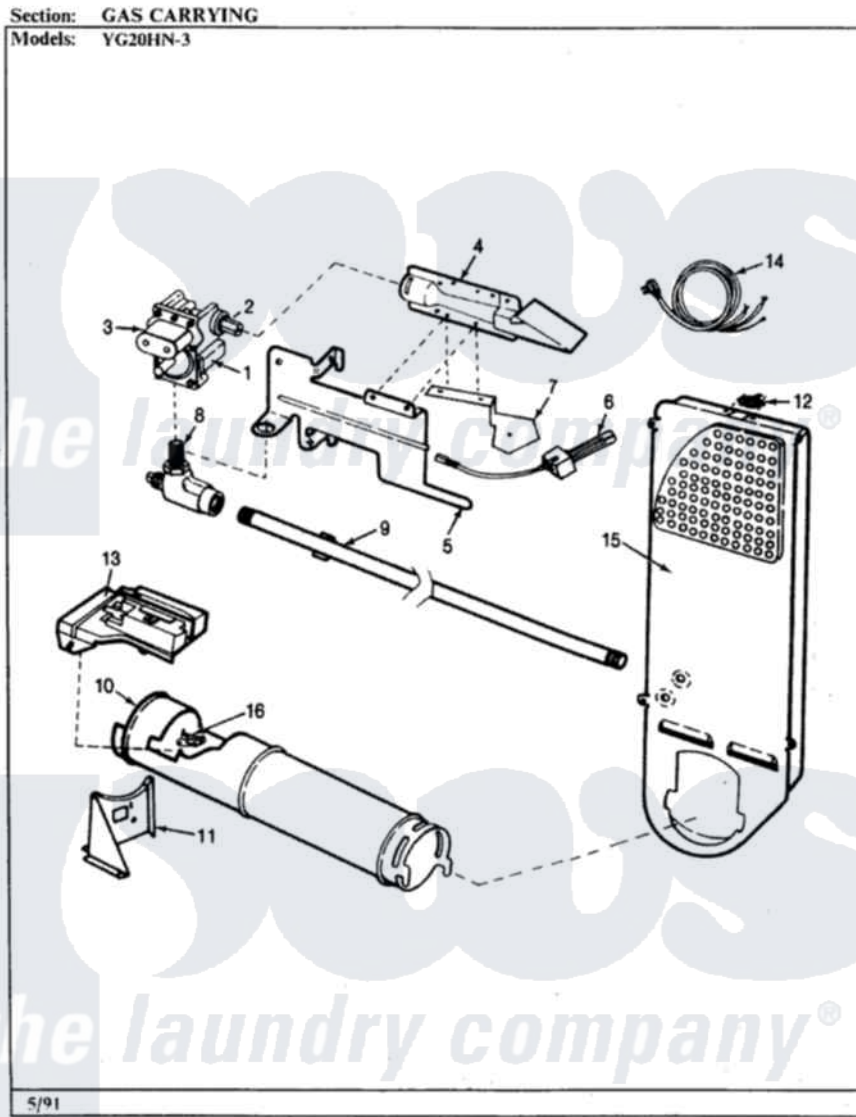

Magic Chef YG20HA3 07 - GAS CARRYING

Magic Chef [Residential Magic Chef YG20HA3 Dryer Parts](#) Parts Diagram 07 - GAS CARRYING
Click on the part number to view part

| Item | Original Part Number | Replaced By | Status | Part Description |
|------|-------------------------|---------------------------|---------------|---|
| 1 | 53-0194 | 306176 | | Valve, Gas |
| 2 | 63-3570 | | | Burner Orifice |
| 3 | 63-6615 | 279834 | | Coil-Valve |
| 4 | 63-6682 | 31001784 | | Burner |
| 5 | 25-7741 | W10116760 | | Screw |
| " | 25-7741 | W10116760 | | Screw |
| " | 53-0140 | | | Mtg Bracket |
| 6 | 53-0689 | 31001556 | | Igniter |
| 7 | 25-3034 | | | Clip, Wiring |
| " | 25-2134 | W10116760 | | Screw |
| " | 25-7744 | 8281196 | | Screw |
| " | 53-0686 | | Not Available | BRACKET |
| 8 | 53-0101 | 31001042 | | Valve, Gas Shut Off |
| 9 | 53-0173 | 31001777 | | Main Gas L |
| 10 | 53-1884 | | | Housing, Heater |
| 11 | 25-3092 | 90767 | | Screw, 8A X 3/8 HeX Washer Head Tapping |

| | | | |
|----|-------------------------|---------------------------|-------------------|
| " | 25-7741 | W10116760 | Screw |
| " | 53-0139 | Not Available | HEATER SUPPORT |
| 12 | 25-0168 | | Screw |
| " | 53-0143 | LA-1053 | Fuse Kit, Thermal |
| 13 | 63-5013 | 338906 | Radiant, Sensor |
| " | 25-2134 | W10116760 | Screw |
| 14 | 63-6259 | 31001547 | Cord, Power |
| 15 | 53-0169 | Not Available | INLET AIR DUCT |
| 16 | LA-1053 | | Fuse Kit, Thermal |
| " | 53-1096 | LA-1053 | Fuse Kit, Thermal |
| " | 25-3032 | Not Available | WIRING CLIP |
| " | 63-6766 | | Conversion Kit |