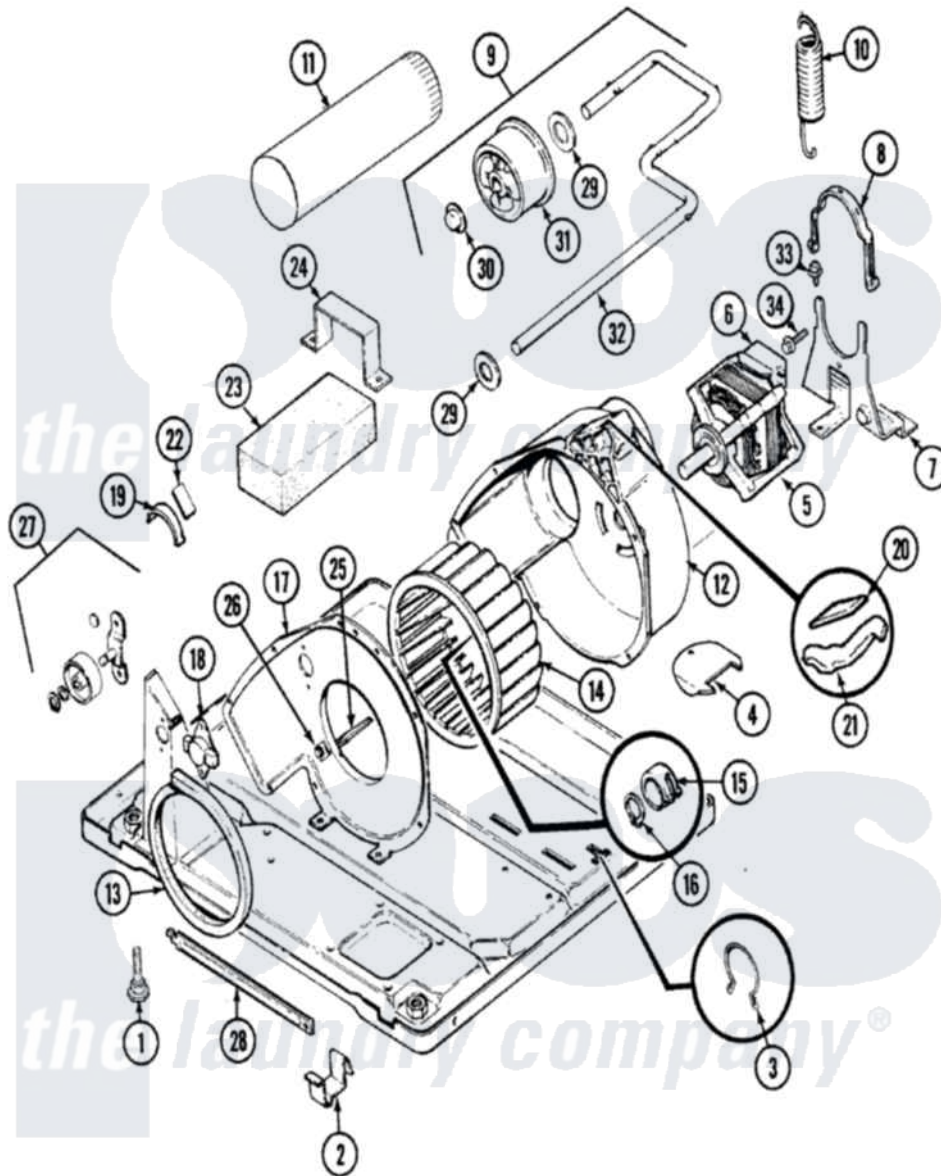

Magic Chef YG20HA3 10 - MOTOR & DRIVE (REV. J/10)

Magic Chef [Residential Magic Chef YG20HA3 Dryer Parts](#) Parts Diagram 10 - MOTOR & DRIVE (REV. J/10)
 Click on the part number to view part

Item	Original Part Number	Replaced By	Status	Part Description
1	63-5834		Not Available	LEG, LEVELING
2	53-0120			Clip, Front Panel
3	25-7027	16515		Clip
4	25-7741	W10116760		Screw
"	53-0153		Not Available	SHIELD, WIRING
5	53-2275	W10410996		Motor-Drive
6	53-0693	53-0332		Motor Switch
7	53-1932	31001570		Bracket, Motor
"	25-7811		Not Available	SCREW
8	53-0214	660658		Clamp, Motor Mounting 343481 685441
9	53-2287			Idler Assembly
10	53-2209	31001465		Spring, Idler
11	53-0134			Duct, Exhaust
"	25-2134	W10116760		Screw
12	53-1801			Housing, Blower
13	53-0203	12001324		Duct Kit, Collector

14	53-0106		Blower Wheel
15	25-7823	312967	Clamp, Blower Housing
16	25-7855		Ring, Retaining
17	53-1933		Not Available
"	25-7807	33002917	COVER, BLOWER HOUSING
"	25-7807	33002917	Screw, No.10-16
18	25-2134	W10116760	Screw
"	53-1107		Thermostat, Control
"	53-0170		Not Available
"	53-0170		THERMOSTAT, LO-LIMIT (120/110)
19	53-0185	31001470	Glide, Tumbler
"	LA-1006		Glide Kit, Tumbler
20	53-0724	31001356	Pad, Glide
21	53-0183	31001469	Glide, Tumbler
22	53-1684	31001356	Pad, Glide
23	53-0645		Not Available
24	25-7732	681414	COUNTERWEIGHT
"	53-0644		Not Available
"	53-0644		BRACKET
25	53-1026		Guide, Vane Inlet
26	25-3457		Screw, Sems
27	LA-1007	12002126	Reinforcement Brace/Glide Kit
"	LA-1008		Rr Roller Kit
28	53-1625		Brace, Tumbler Support
29	25-7815		Washer
30	25-7957		Pushnut
31	53-1628	31001344	Pulley, Idler
32	53-2250	53-2287	Idler Assembly
33	25-7699		Not Available
34	25-7674		STRAIN RELIEF
			Screw