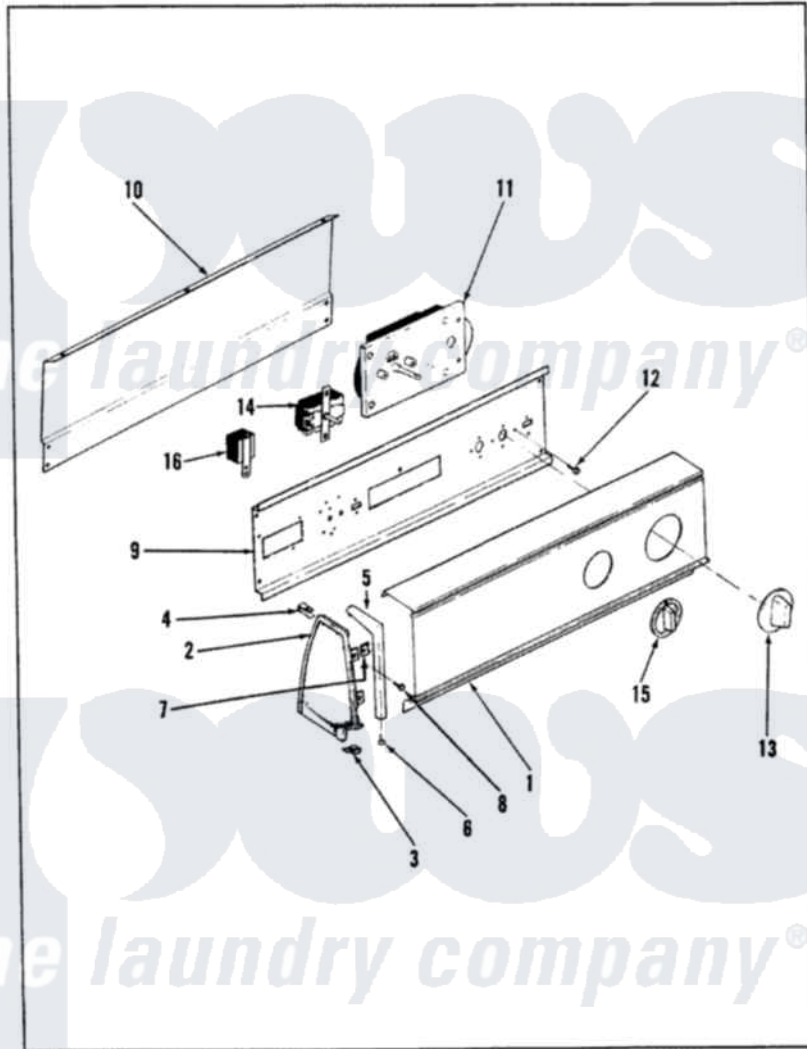

Magic Chef YG20HA3C 01 - CONTROL PANEL (REV. A-B)

MAGIC CHEF YG20HN-3C BACKGUARD

ISSUED 4/90

Magic Chef [Residential Magic Chef YG20HA3C Dryer Parts](#) Parts Diagram 01 - CONTROL PANEL (REV. A-B)
 Click on the part number to view part

Item	Original Part Number	Replaced By	Status	Part Description
1	53-1276		Not Available	CONTROL PANEL
2	35-2487	21001451		Cap- End
"	53-2488	31001109		Owners Man
"	25-7649	910187		Screw
"	25-7702			Speedclip, End Cap To Control Panel
3	25-7697	25-2219		Screw
"	25-7851			Speedclip, End Cap To Top
4	25-7435	33002917		Screw, No.10-16
"	25-7852			Speedclip, Rr Shld To End Cap
5	53-0277		Not Available	TRIM, END CAP (RT)
"	53-0278		Not Available	TRIM, END CAP (LT)
6	25-7760			Screw
7	25-7702			Speedclip, End Cap To Control Panel
8	25-3092	90767		Screw, 8A X 3/8 HeX Washer Head Tapping

9	53-1676		Shield, Control
10	35-2688	21001460	Shield, Rear
11	53-1303		Not Available
"	63-6752		Not Available
12	25-0205	216412	Screw, Bracket To Timer
13	53-1529	31001219	Knob Ski
14	53-1265		Not Available
"	25-3092	90767	ROTARY SWITCH
			Screw, 8A X 3/8 HeX Washer Head Tapping
15	35-2185	21001283	Knob, Selector---Piq
16	63-6731	53-1639	Buzzer Assembly
"	25-3092	90767	Screw, 8A X 3/8 HeX Washer Head Tapping
17	53-1456		Not Available
			MANUAL, USE & CARE