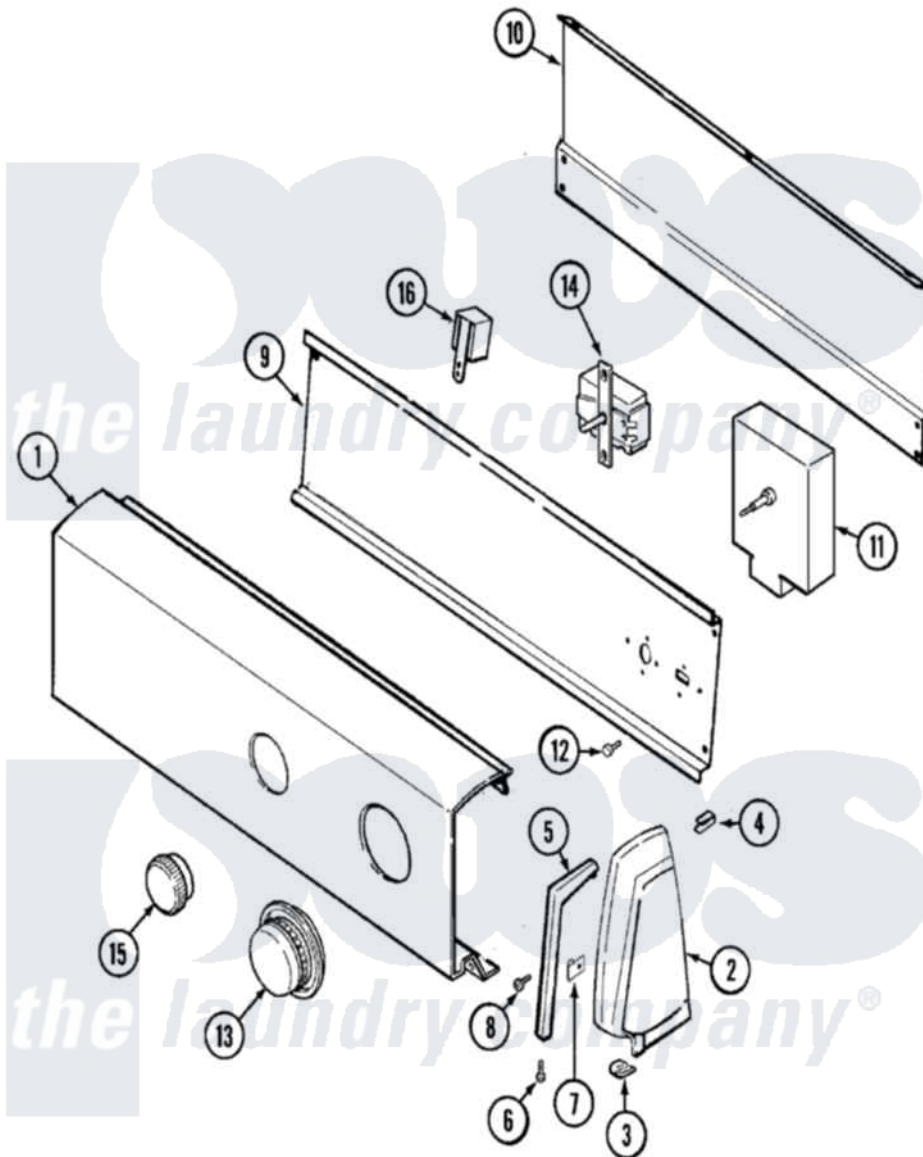

Magic Chef YG20HA3C 02 - CONTROL PANEL (REV. C)

Magic Chef [Residential Magic Chef YG20HA3C Dryer Parts](#) Parts Diagram 02 - CONTROL PANEL (REV. C)
 Click on the part number to view part

Item	Original Part Number	Replaced By	Status	Part Description
1	53-1276		Not Available	CONTROL PANEL
2	25-7851			Speedclip, End Cap To Top
"	25-7649	910187		Screw
"	25-7697	25-2219		Screw
"	25-7702			Speedclip, End Cap To Control Panel
"	35-2487	21001451		Cap- End
"	35-2488	21001452		Cap- End
3	25-7697	25-2219		Screw
"	25-7851			Speedclip, End Cap To Top
4	25-7435	33002917		Screw, No.10-16
"	25-7852			Speedclip, Rr Shld To End Cap
5	53-0277		Not Available	TRIM, END CAP (RT)
"	53-0278		Not Available	TRIM, END CAP (LT)
6	25-7760			Screw
7	25-7702			Speedclip, End Cap To Control

	25-1102			Panel
8	25-3092	90767		Screw, 8A X 3/8 HeX Washer Head Tapping
9	53-1676			Shield, Control
10	35-2688	21001460		Shield, Rear
11	53-1758			Timer
12	25-7435	33002917		Screw, No.10-16
13	53-1529	31001219		Knob Ski
14	53-0344		Not Available	SWITCH, TEMPERATURE
"	25-3092	90767		Screw, 8A X 3/8 HeX Washer Head Tapping
15	35-2185	21001283		Knob, Selector---Piq
16	16000329		Not Available	GUIDE, QUICK REF. - MAGIC CHEF
"	63-6731	53-1639		Buzzer Assembly
"	25-3092	90767		Screw, 8A X 3/8 HeX Washer Head Tapping
17	53-1456-2		Not Available	MANUAL, USE & CARE