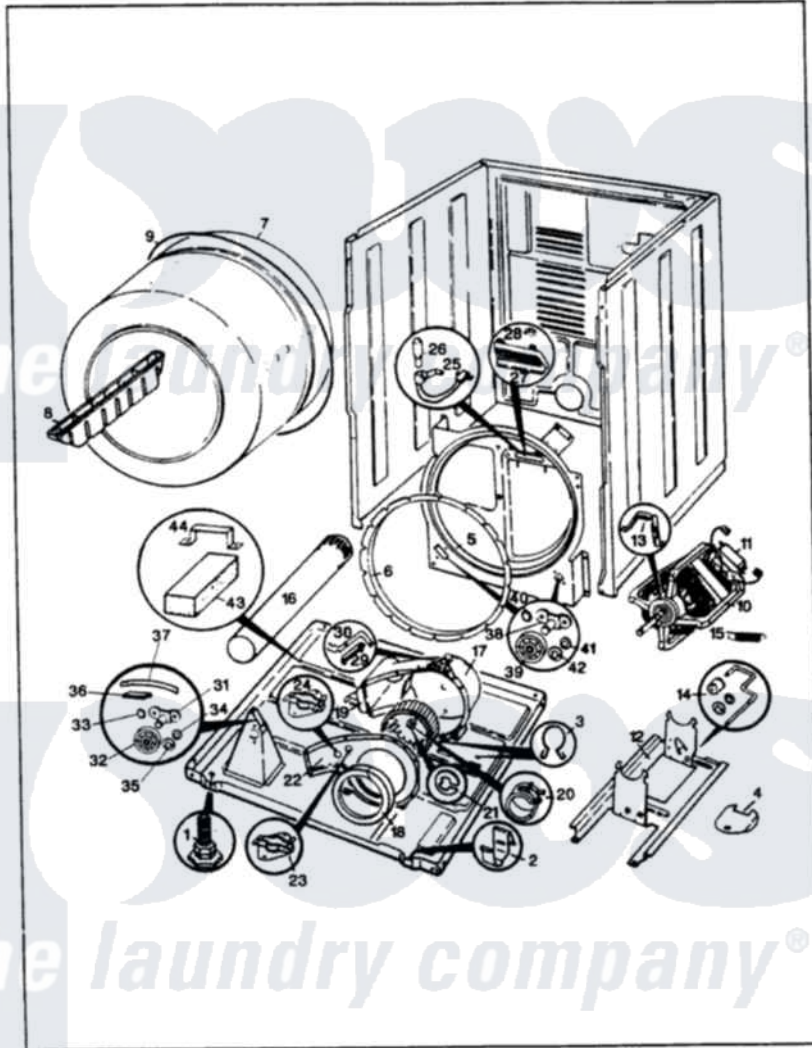

Magic Chef YG20HA3C 03 - CYLINDER & DRIVE (REV. A-B)

MAGIC CHEF YG20HN-3C CYLINDER & DRIVE

ISSUED 4/90

Magic Chef Residential Magic Chef YG20HA3C Dryer Parts Parts Diagram 03 - CYLINDER & DRIVE (REV. A-B)
 Click on the part number to view part

Item	Original Part Number	Replaced By	Status	Part Description
1	63-5519		Not Available	LEG, LEVELING
2	53-0120			Clip, Front Panel
3	25-7027	16515		Clip
4	25-7741	W10116760		Screw
"	53-0153		Not Available	SHIELD, WIRING
5	Y02100001	LA-1054		Dryer Bulkhead Kit
"	25-7733	681414		Screw, 10AB X 1/2
6	53-0282	31001637		Seal Assembly, Cylinder Front
7	53-1250			Cylinder
8	Y02100002		Not Available	BAFFLE (WHT)
"	25-7759	3196164		Screw
9	LA-1004			Motor Mtg. Kit
"	53-1080	341241		Belt
10	53-1041	LA-1004		Motor Mtg. Kit
11	53-0936	LA-1004		Motor Mtg. Kit
12	53-0852		Not Available	MOTOR BRACKET