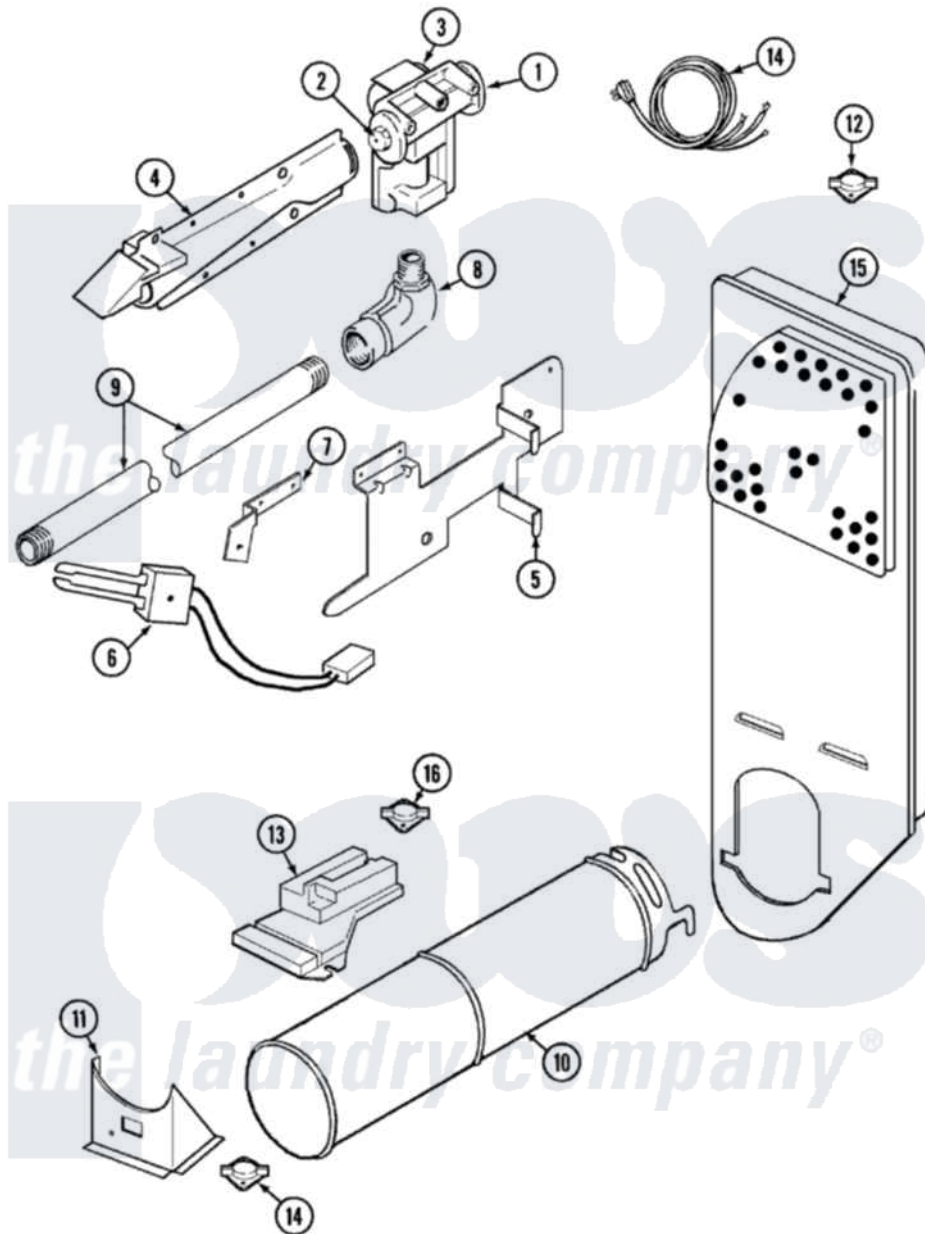

Magic Chef YG20HA3C 05 - GAS CARRYING (REV. C)

Magic Chef [Residential Magic Chef YG20HA3C Dryer Parts](#) Parts Diagram 05 - GAS CARRYING (REV. C)
 Click on the part number to view part

Item	Original Part Number	Replaced By	Status	Part Description
1	53-0194	306176		Valve, Gas
2	63-3570			Burner Orifice
3	63-6615	279834		Coil-Valve
4	63-6682	31001784		Burner
5	25-7741	W10116760		Screw
"	53-0140			Mtg Bracket
6	53-0689	31001556		Igniter
7	25-7744	8281196		Screw
"	53-0686		Not Available	BRACKET
"	25-3034			Clip, Wiring
"	25-2134	W10116760		Screw
8	53-0101	31001042		Valve, Gas Shut Off
9	53-0173	31001777		Main Gas L
10	53-1884			Housing, Heater
"	25-3032		Not Available	WIRING CLIP
11	25-7741	W10116760		Screw

"	53-0139		Not Available	HEATER SUPPORT
"	25-3092	90767		Screw, 8A X 3/8 HeX Washer Head Tapping
12	25-0168			Screw
"	53-0143	LA-1053		Fuse Kit, Thermal
13	25-7741	W10116760		Screw
"	25-3092	90767		Screw, 8A X 3/8 HeX Washer Head Tapping
"	63-5013	338906		Radiant, Sensor
"	25-2134	W10116760		Screw
14	63-6259	31001547		Cord, Power
15	53-0169		Not Available	INLET AIR DUCT
16	LA-1053			Fuse Kit, Thermal
"	53-1096	LA-1053		Fuse Kit, Thermal
"	63-6766			Conversion Kit