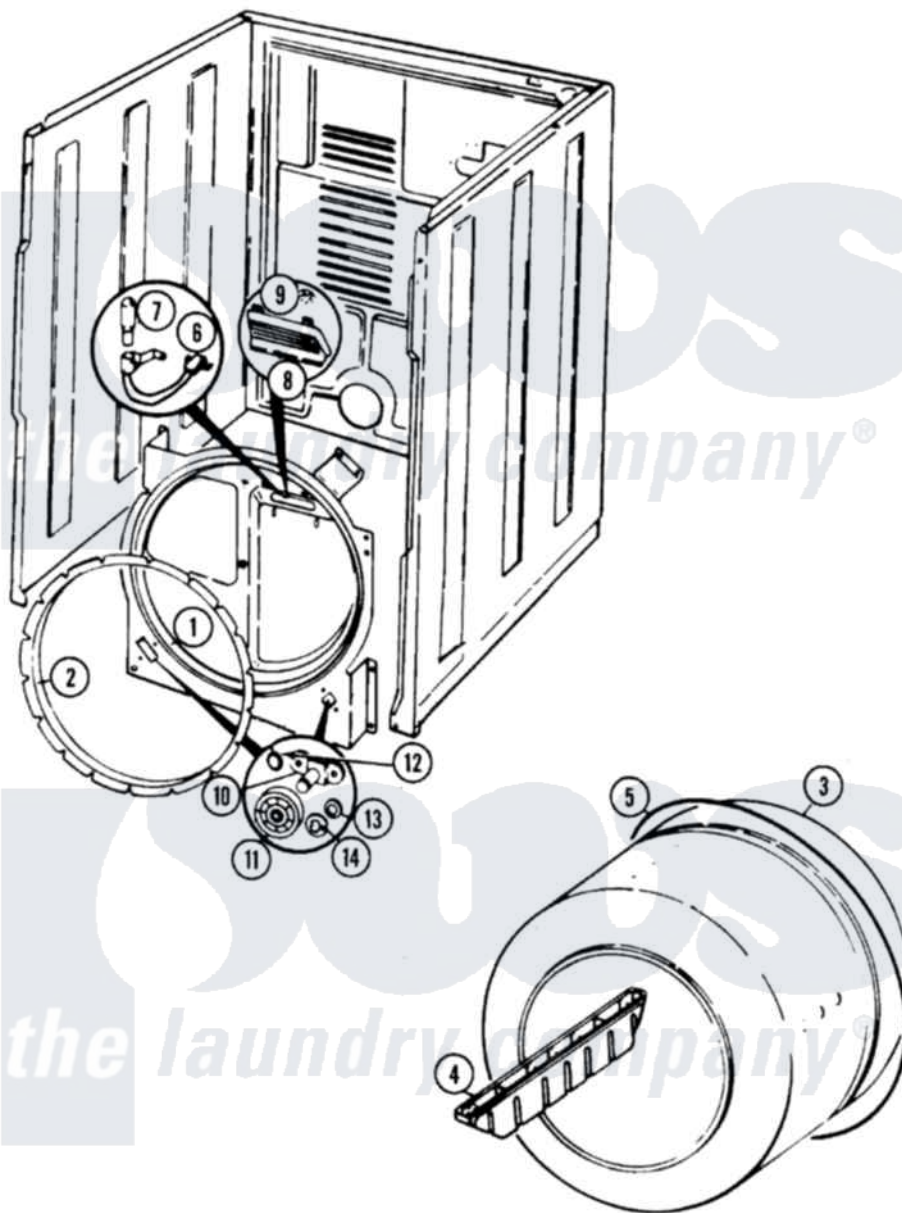

Magic Chef YG20HA3C 07 - TUMBLER (REV. C)

Magic Chef [Residential Magic Chef YG20HA3C Dryer Parts](#) Parts Diagram 07 - TUMBLER (REV. C)
 Click on the part number to view part

| Item | Original Part Number | Replaced By | Status | Part Description |
|------|-------------------------|--------------------------|---------------|--------------------------------|
| 1 | Y02100001 | LA-1054 | | Dryer Bulkhead Kit |
| " | 25-7733 | 681414 | | Screw, 10AB X 1/2 |
| 2 | 53-0282 | 31001637 | | Seal Assembly, Cylinder Front |
| 3 | 53-1250 | | | Cylinder |
| 4 | 53-1249 | | Not Available | BAFFLE, WHITE |
| " | 25-7759 | 3196164 | | Screw |
| 5 | 53-1589 | 341241 | | Belt |
| 6 | 53-1580 | | | Receptacle Assembly |
| " | 25-3457 | | | Screw, Sems |
| 7 | 53-0570 | A3167501 | | Lamp Oven, Int. |
| 8 | 53-0174 | | | Lens, Bulb |
| 9 | 25-3562 | 3195558 | | Nut |
| 10 | 25-7101 | 3351614 | | Screw, Gearcase Cover Mounting |
| " | 53-0197 | | | Support Assembly-Cylinder Rear |
| 11 | 53-0642 | 31001096 | | Roller |

| | | |
|----|-------------------------|-----------------|
| 12 | 25-7813 | Spacer |
| 13 | 25-7814 | Washer |
| 14 | LA-1008 | Rr Roller Kit |
| " | 25-7854 | Ring, Retaining |