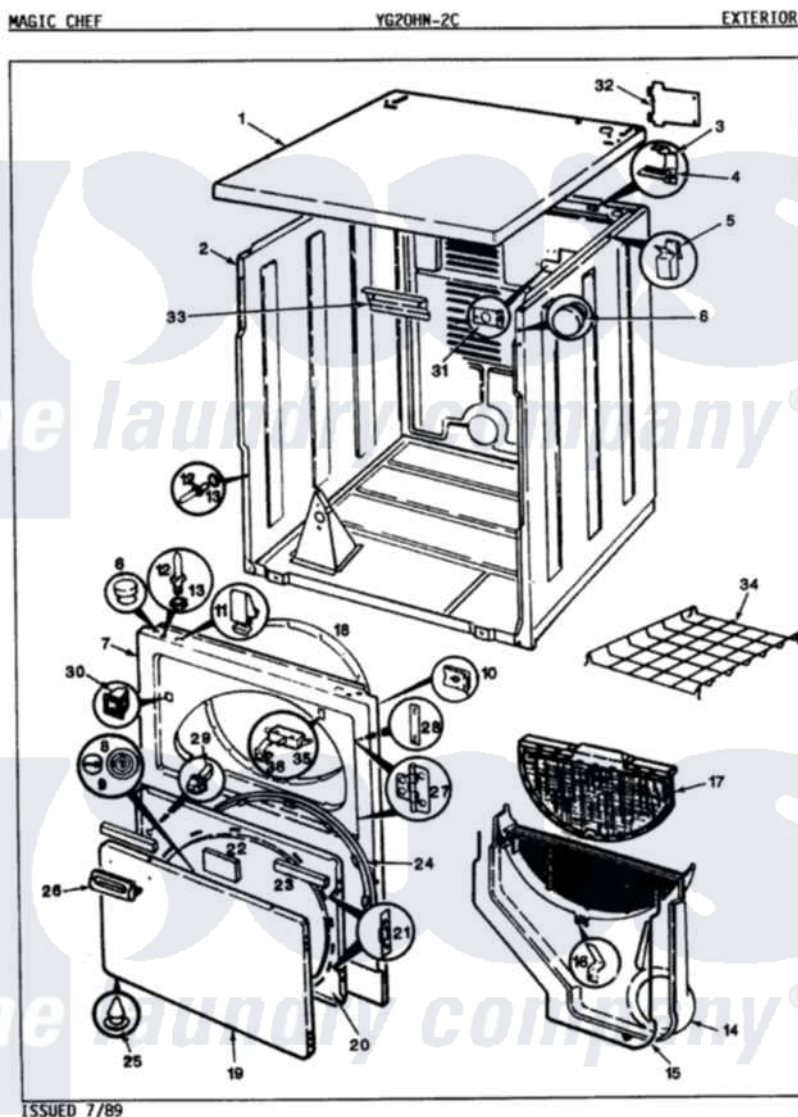

Magic Chef YG20HN2C 03 - EXTERIOR (REV. A-D)

Magic Chef [Residential Magic Chef YG20HN2C Dryer Parts](#) Parts Diagram 03 - EXTERIOR (REV. A-D)
 Click on the part number to view part

Item	Original Part Number	Replaced By	Status	Part Description
1	53-0314		Not Available	CABINET TOP
"	53-1711		Not Available	CABINET TOP (DRYER)
2	53-0667	31001714		Cabinet And Base Assembly
3	63-5712			Hinge, Cabinet Top
4	33-0930			Pad, Top Hinge
"	25-3092	90767		Screw, 8A X 3/8 HeX Washer Head Tapping
5	25-3034			Clip, Wiring
6	33-2653			Bumper, Cabinet
7	53-0727	12001190		Panel Kit
8	53-0155		Not Available	PLUG, GAS ACCESS (WHT)
9	53-0156			Button, Gas Access
10	25-7820	489478		Screw, 8 X 1/2
"	25-7817		Not Available	CLIP, U-TYPE
11	25-7220			Clip, Cabinet Top
12	63-6148	53-0643		Pin, Locator
13	53-0200			Sleeve, Locator Pin

"	25-0224	3400029	Nut, Adapter Plate
14	25-7810	415013-35	Screw
"	53-1299	12001324	Duct Kit, Collector
"	53-0917	12001324	Duct Kit, Collector
15	53-0203	12001324	Duct Kit, Collector
16	53-0123		Clip
17	53-0918		Filter, Lint
18	53-0282	31001637	Seal Assembly, Cylinder Front
19	53-0154		Panel, Outer Door
20	53-0740	Not Available	INNER DOOR
21	53-0119		Clip, Hinge
22	53-0251	53-1490	Door Pad
23	53-0252	53-1491	Door Pad
24	25-7770	3196169	Screw, Element
"	53-0112	31001529	Seal, Door
25	25-3534	25-7889	Plug Button
26	25-7810	415013-35	Screw
"	53-0928	53-0927	Handle, Door
27	25-7809		Screw, No.6-20 1/2 Flthd Torx
"	53-0122	53-1492	Hinge, Dryer Door
28	LA-1003		Door Catch Kit
"	53-0121	Not Available	TWIN NUT
29	73-0033	LA-1003	Door Catch Kit
30	53-0187	LA-1003	Door Catch Kit
31	25-7828	489483	Screw 10-32 X 1/2
"	53-0135	Not Available	SUPPORT, POWER CORD
32	25-7857	90767	Screw, 8A X 3/8 HeX Washer Head Tapping
"	53-0284		Cover, Terminal
33	53-0133		Shield, Heat
"	25-3457		Screw, Sems
34	W10124350	Not Available	NOT REQUIRED PART OR SEE NOTE
"	LA-1005		Switch Kit
35	53-0147	53-0148	Switch, Door
36	63-5990	31001319	Clip, Switch