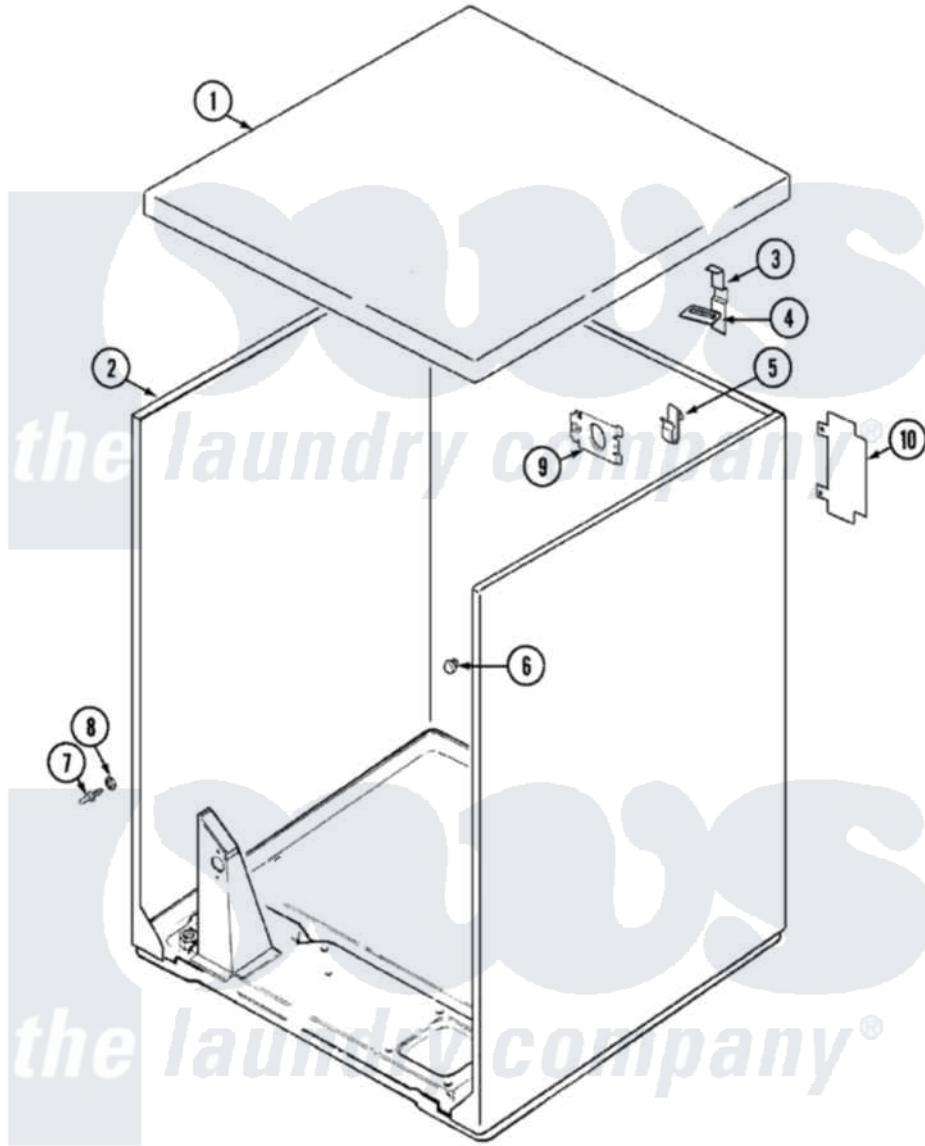

# Magic Chef YG20HN3C 01 - CABINET (REV. C)

Magic Chef [Residential Magic Chef YG20HN3C Dryer Parts](#) Parts Diagram 01 - CABINET (REV. C)  
 Click on the part number to view part

Item	Original Part Number	Replaced By	Status	Part Description
1	53-1711		Not Available	CABINET TOP (DRYER)
2	53-1644	<a href="#">31001714</a>		Cabinet And Base Assembly
3	<a href="#">63-5712</a>			Hinge, Cabinet Top
4	<a href="#">33-0930</a>			Pad, Top Hinge
"	25-3092	<a href="#">90767</a>		Screw, 8A X 3/8 HeX Washer Head Tapping
5	<a href="#">25-3034</a>			Clip, Wiring
6	<a href="#">33-2653</a>			Bumper, Cabinet
7	63-6148	<a href="#">53-0643</a>		Pin, Locator
8	<a href="#">53-0200</a>			Sleeve, Locator Pin
"	25-0224	<a href="#">3400029</a>		Nut, Adapter Plate
9	53-0135		Not Available	SUPPORT, POWER CORD
10	<a href="#">53-0136</a>			Cover, Supply Cord
"	25-7857	<a href="#">90767</a>		Screw, 8A X 3/8 HeX Washer Head Tapping