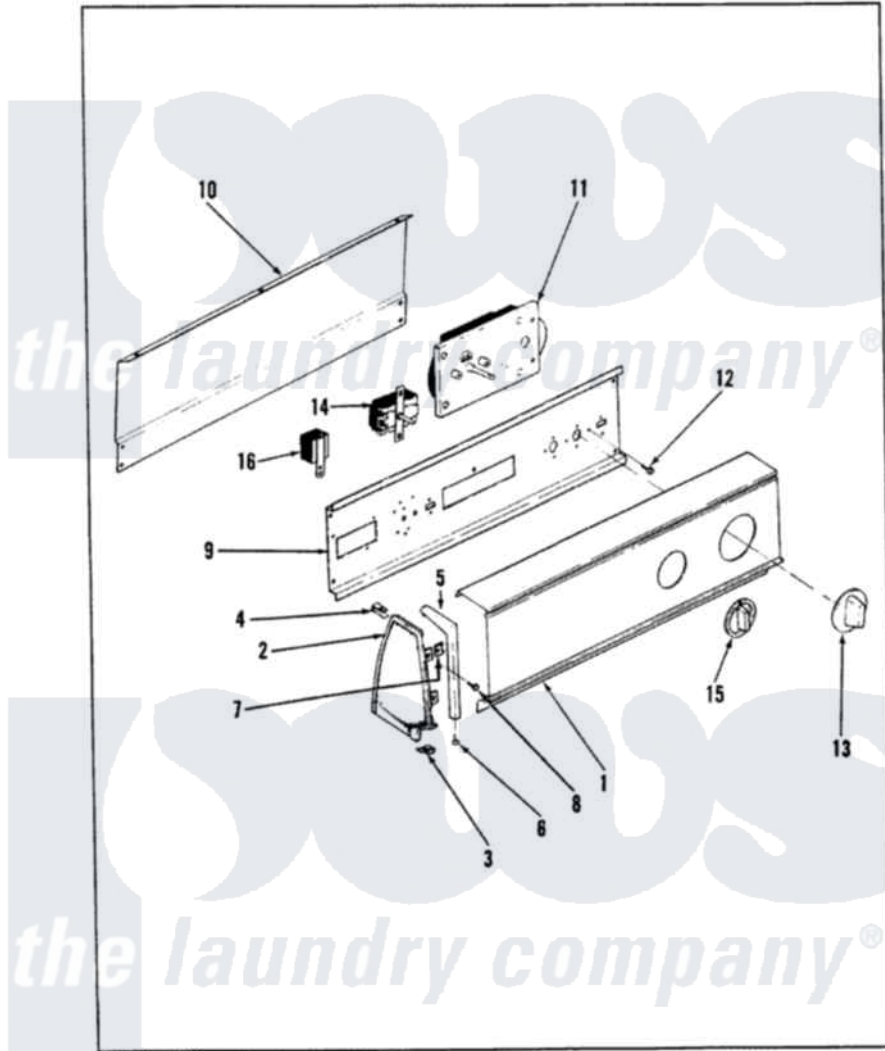

Magic Chef YG20HN3C 02 - CONTROL PANEL (REV. A-B)

MAGIC CHEF YG20HN-3C BACKGUARD

ISSUED 4/90

Magic Chef [Residential Magic Chef YG20HN3C Dryer Parts](#) Parts Diagram 02 - CONTROL PANEL (REV. A-B)
 Click on the part number to view part

Item	Original Part Number	Replaced By	Status	Part Description
1	53-1276		Not Available	CONTROL PANEL
2	35-2487	21001451		Cap- End
"	53-2488	31001109		Owners Man
"	25-7649	910187		Screw
"	25-7702			Speedclip, End Cap To Control Panel
3	25-7697	25-2219		Screw
"	25-7851			Speedclip, End Cap To Top
4	25-7435	33002917		Screw, No.10-16
"	25-7852			Speedclip, Rr Shld To End Cap
5	53-0277		Not Available	TRIM, END CAP (RT)
"	53-0278		Not Available	TRIM, END CAP (LT)
6	25-7760			Screw
7	25-7702			Speedclip, End Cap To Control Panel
8	25-3092	90767		Screw, 8A X 3/8 HeX Washer Head Tapping

9	53-1676		Shield, Control
10	35-2688	21001460	Shield, Rear
11	53-1303		Not Available
"	63-6752		Not Available
12	25-0205	216412	Screw, Bracket To Timer
13	53-1529	31001219	Knob Ski
14	53-1265		Not Available
"	25-3092	90767	ROTARY SWITCH
			Screw, 8A X 3/8 HeX Washer Head Tapping
15	35-2185	21001283	Knob, Selector---Piq
16	63-6731	53-1639	Buzzer Assembly
"	25-3092	90767	Screw, 8A X 3/8 HeX Washer Head Tapping
17	53-1456		Not Available
			MANUAL, USE & CARE