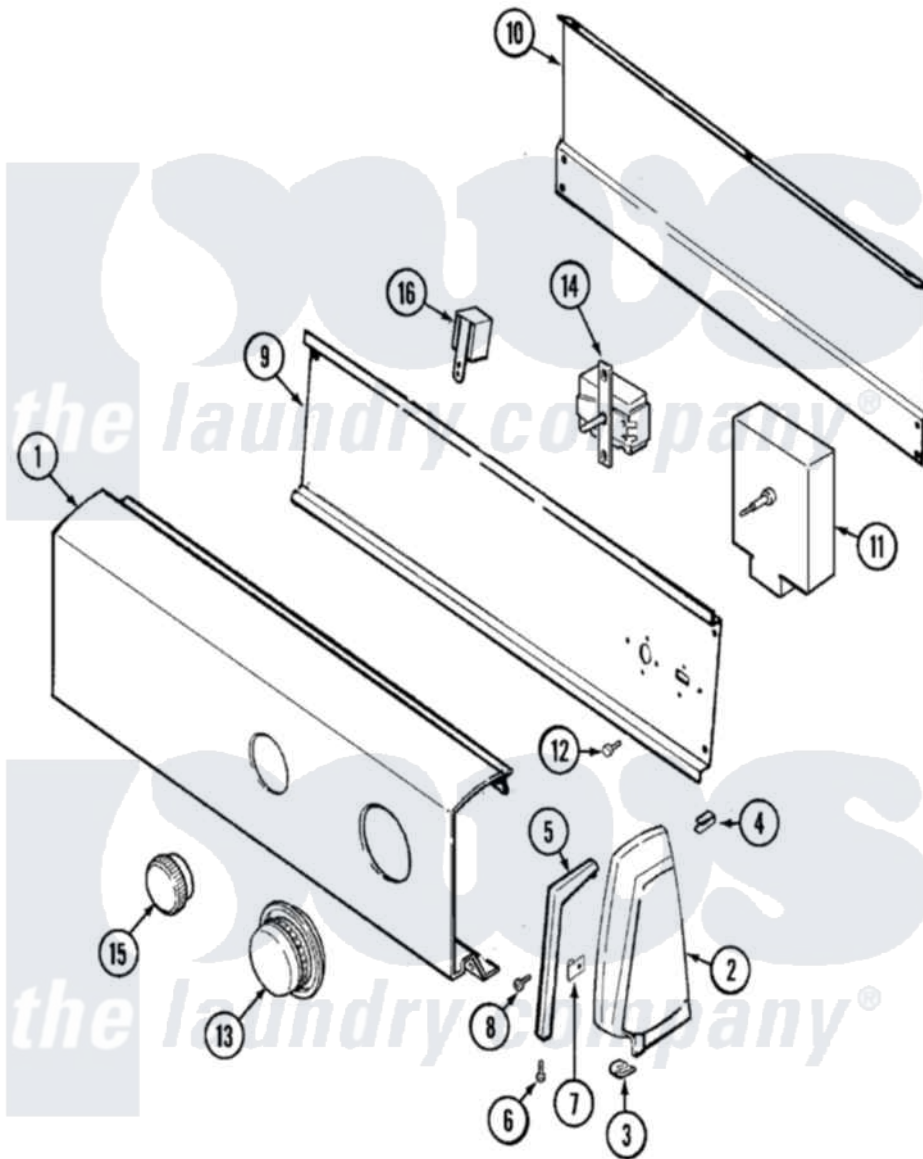

Magic Chef YG20HN3C 03 - CONTROL PANEL (REV. C)

Magic Chef [Residential Magic Chef YG20HN3C Dryer Parts](#) Parts Diagram 03 - CONTROL PANEL (REV. C)
 Click on the part number to view part

Item	Original Part Number	Replaced By	Status	Part Description
1	53-1276		Not Available	CONTROL PANEL
2	25-7851			Speedclip, End Cap To Top
"	25-7649	910187		Screw
"	25-7697	25-2219		Screw
"	25-7702			Speedclip, End Cap To Control Panel
"	35-2487	21001451		Cap- End
"	35-2488	21001452		Cap- End
3	25-7697	25-2219		Screw
"	25-7851			Speedclip, End Cap To Top
4	25-7435	33002917		Screw, No.10-16
"	25-7852			Speedclip, Rr Shld To End Cap
5	53-0277		Not Available	TRIM, END CAP (RT)
"	53-0278		Not Available	TRIM, END CAP (LT)
6	25-7760			Screw
7	25-7702			Speedclip, End Cap To Control

	25-1102			Panel
8	25-3092	90767		Screw, 8A X 3/8 HeX Washer Head Tapping
9	53-1676			Shield, Control
10	35-2688	21001460		Shield, Rear
11	53-1758			Timer
12	25-7435	33002917		Screw, No.10-16
13	53-1529	31001219		Knob Ski
14	53-0344		Not Available	SWITCH, TEMPERATURE
"	25-3092	90767		Screw, 8A X 3/8 HeX Washer Head Tapping
15	35-2185	21001283		Knob, Selector---Piq
16	16000329		Not Available	GUIDE, QUICK REF. - MAGIC CHEF
"	63-6731	53-1639		Buzzer Assembly
"	25-3092	90767		Screw, 8A X 3/8 HeX Washer Head Tapping
17	53-1456-2		Not Available	MANUAL, USE & CARE