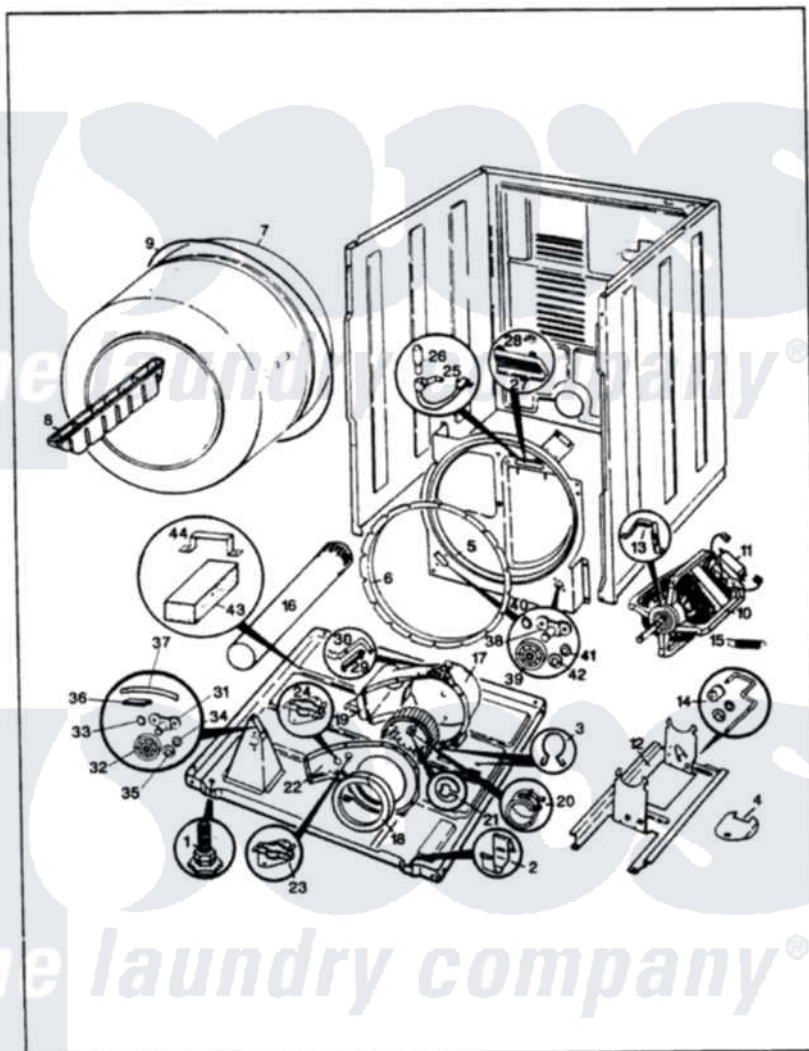

Magic Chef YG20HN3C 04 - CYLINDER & DRIVE (REV. A-B)

MAGIC CHEF YG20HN-3C CYLINDER & DRIVE

ISSUED 4/90

Magic Chef [Residential Magic Chef YG20HN3C Dryer Parts](#) Parts Diagram 04 - CYLINDER & DRIVE (REV. A-B)

[Click on the part number to view part](#)

Item	Original Part Number	Replaced By	Status	Part Description
1	63-5519		Not Available	LEG, LEVELING
2	53-0120			Clip, Front Panel
3	25-7027	16515		Clip
4	25-7741	W10116760		Screw
"	53-0153		Not Available	SHIELD, WIRING
5	Y02100001	LA-1054		Dryer Bulkhead Kit
"	25-7733	681414		Screw, 10AB X 1/2
6	53-0282	31001637		Seal Assembly, Cylinder Front
7	53-1250			Cylinder
8	Y02100002		Not Available	BAFFLE (WHT)
"	25-7759	3196164		Screw
9	LA-1004			Motor Mtg. Kit
"	53-1080	341241		Belt
10	53-1041	LA-1004		Motor Mtg. Kit
11	53-0936	LA-1004		Motor Mtg. Kit
12	53-0852		Not Available	MOTOR BRACKET