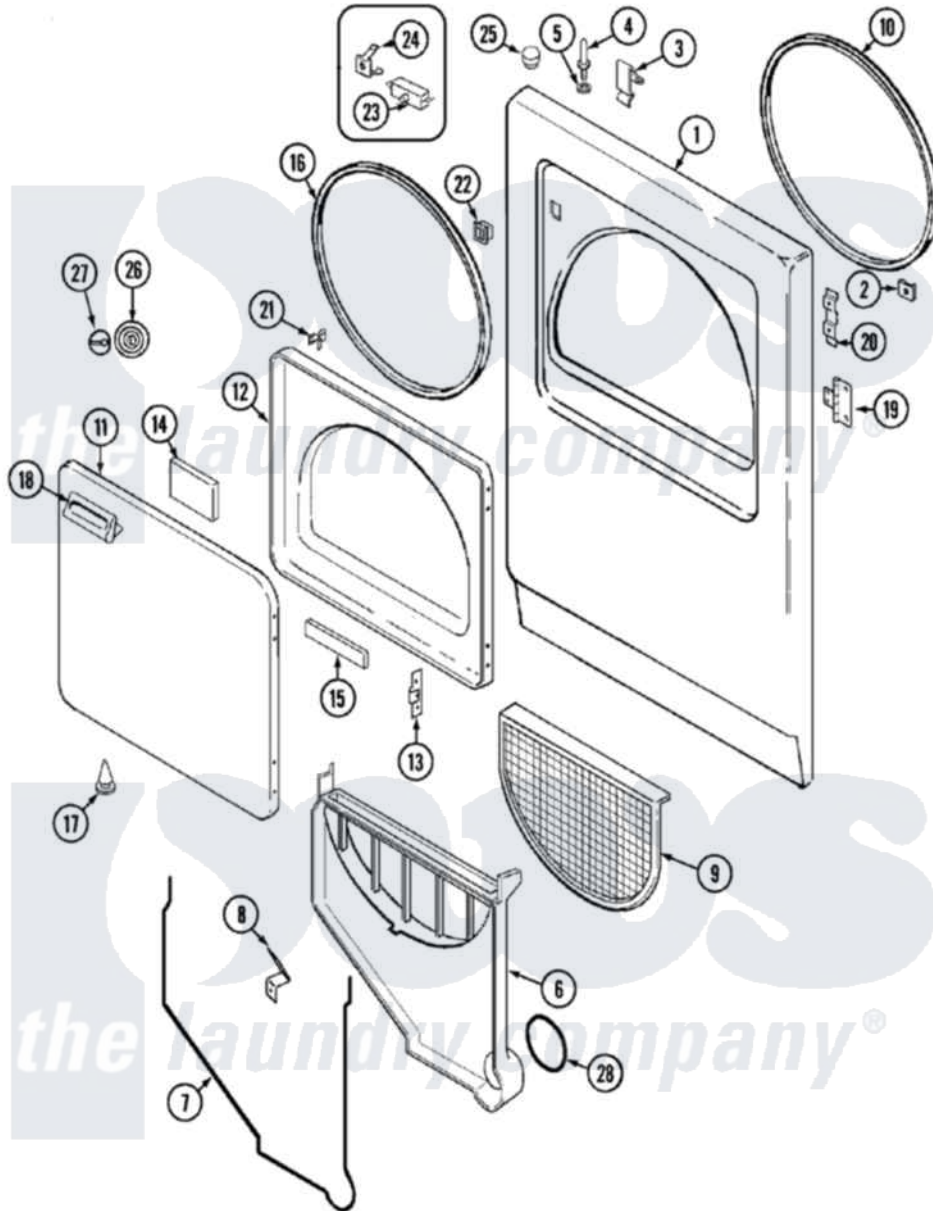

Magic Chef YG20HN3C 05 - DOOR (REV. C)

Magic Chef [Residential Magic Chef YG20HN3C Dryer Parts](#) Parts Diagram 05 - DOOR (REV. C)
 Click on the part number to view part

Item	Original Part Number	Replaced By	Status	Part Description
1	53-0727	12001190		Panel Kit
2	25-7817		Not Available	CLIP, U-TYPE
"	25-7820	489478		Screw, 8 X 1/2
3	25-7220			Clip, Cabinet Top
4	63-6148	53-0643		Pin, Locator
5	53-0200			Sleeve, Locator Pin
"	25-0224	3400029		Nut, Adapter Plate
6	25-7810	415013-35		Screw
"	53-1299	12001324		Duct Kit, Collector
7	53-0204			Seal
8	53-0123			Clip
9	53-0918			Filter, Lint
10	53-0282	31001637		Seal Assembly, Cylinder Front
11	53-0154			Panel, Outer Door
12	53-0104	LA-1024		Inner Door Kit
13	53-0119			Clip, Hinge

14	53-0251	53-1490	Door Pad
15	53-0252	53-1491	Door Pad
16	53-0112	31001529	Seal, Door
"	25-7770	3196169	Screw, Element
17	25-3534	25-7889	Plug Button
18	25-7810	415013-35	Screw
"	53-0928	53-0927	Handle, Door
19	25-7809		Screw, No.6-20 1/2 Flthd Torx
"	53-0122	53-1492	Hinge, Dryer Door
20	53-0121	Not Available	TWIN NUT
"	LA-1003		Door Catch Kit
21	73-0033	LA-1003	Door Catch Kit
22	LA-1005		Switch Kit
"	25-7828	489483	Screw 10-32 X 1/2
"	53-0187	LA-1003	Door Catch Kit
23	53-0148		Switch, Door
24	63-5990	31001319	Clip, Switch
25	33-2653		Bumper, Cabinet
26	53-0155	Not Available	PLUG, GAS ACCESS (WHT)
27	53-0156		Button, Gas Access
28	53-0203	12001324	Duct Kit, Collector