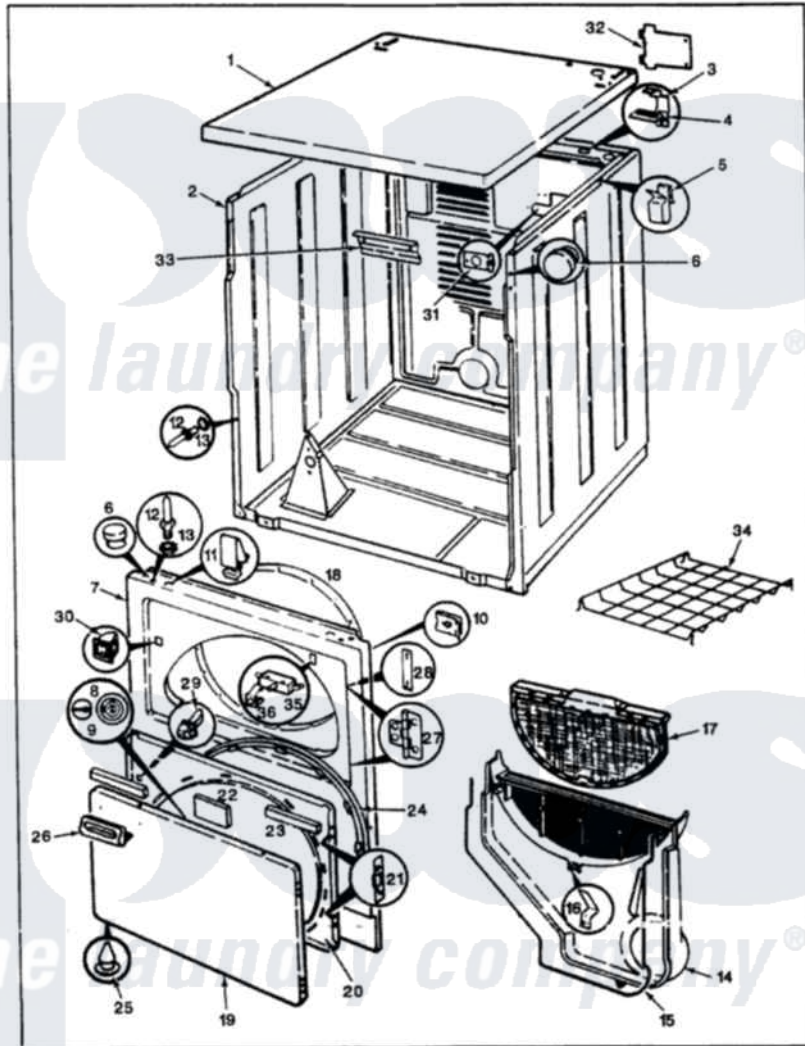

Magic Chef YG20HN3C 06 - EXTERIOR (REV. A-B)

MAGIC CHEF YG20HN-3C EXTERIOR

Magic Chef [Residential Magic Chef YG20HN3C Dryer Parts](#) Parts Diagram 06 - EXTERIOR (REV. A-B)
 Click on the part number to view part

Item	Original Part Number	Replaced By	Status	Part Description
1	53-1711		Not Available	CABINET TOP (DRYER)
2	53-0667	31001714		Cabinet And Base Assembly
"	53-1644	31001714		Cabinet And Base Assembly
3	63-5712			Hinge, Cabinet Top
4	33-0930			Pad, Top Hinge
"	25-3092	90767		Screw, 8A X 3/8 HeX Washer Head Tapping
5	25-3034			Clip, Wiring
6	33-2653			Bumper, Cabinet
7	53-0727	12001190		Panel Kit
8	53-0155		Not Available	PLUG, GAS ACCESS (WHT)
9	53-0156			Button, Gas Access
10	25-7820	489478		Screw, 8 X 1/2
"	25-7817		Not Available	CLIP, U-TYPE
11	25-7220			Clip, Cabinet Top
12	63-6148	53-0643		Pin, Locator
13	53-0200			Sleeve, Locator Pin

"	25-0224	3400029	Nut, Adapter Plate
14	25-7810	415013-35	Screw
"	53-1299	12001324	Duct Kit, Collector
15	53-0203	12001324	Duct Kit, Collector
16	53-0123		Clip
17	53-0918		Filter, Lint
18	53-0282	31001637	Seal Assembly, Cylinder Front
19	53-0154		Panel, Outer Door
20	53-0740	Not Available	INNER DOOR
21	53-0119		Clip, Hinge
22	53-0251	53-1490	Door Pad
23	53-0252	53-1491	Door Pad
24	25-7770	3196169	Screw, Element
"	53-0112	31001529	Seal, Door
25	25-3534	25-7889	Plug Button
26	25-7810	415013-35	Screw
"	53-0928	53-0927	Handle, Door
27	25-7809		Screw, No.6-20 1/2 Flthd Torx
"	53-0122	53-1492	Hinge, Dryer Door
28	LA-1003		Door Catch Kit
"	53-0121	Not Available	TWIN NUT
29	73-0033	LA-1003	Door Catch Kit
30	53-0187	LA-1003	Door Catch Kit
31	53-0135	Not Available	SUPPORT, POWER CORD
32	25-7857	90767	Screw, 8A X 3/8 HeX Washer Head Tapping
"	53-0284		Cover, Terminal
33	53-0133		Shield, Heat
"	25-3457		Screw, Sems
34	W10124350	Not Available	NOT REQUIRED PART OR SEE NOTE
"	LA-1005		Switch Kit
35	53-0148		Switch, Door
36	63-5990	31001319	Clip, Switch